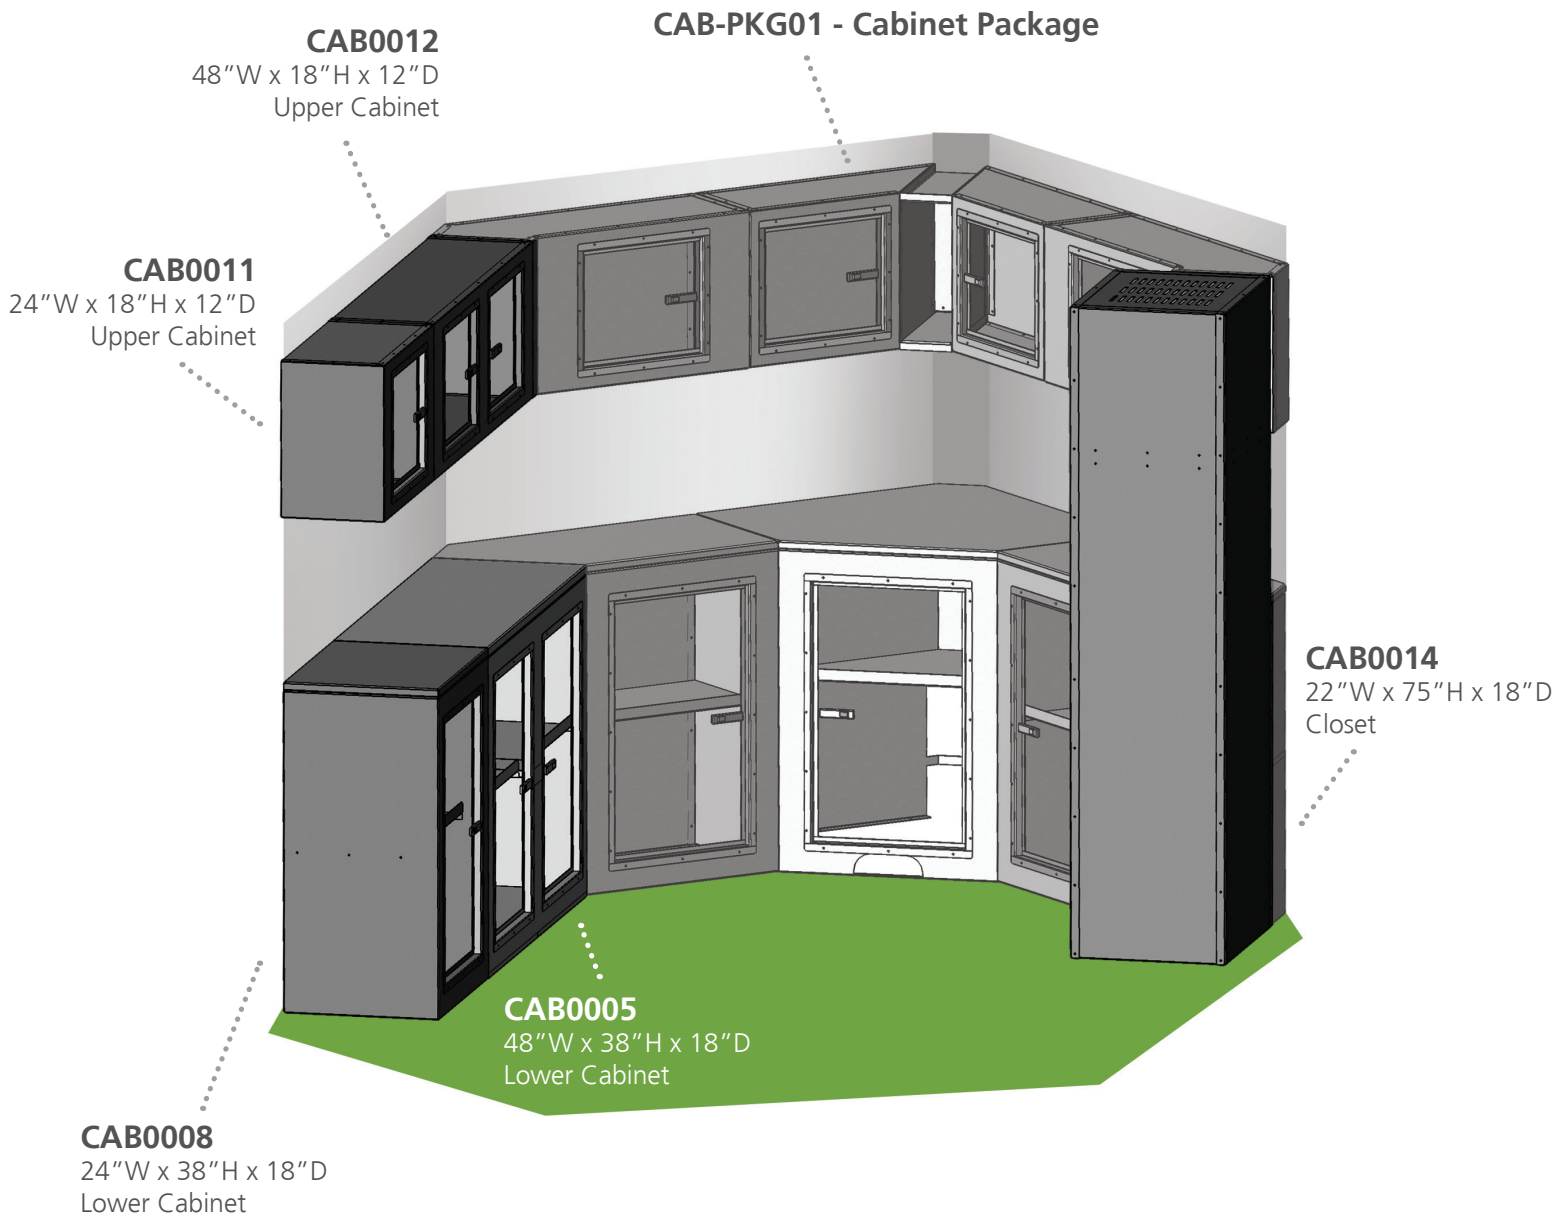

CABINET SPECIFICATIONS

CAB-PKG01 & Optional Add-Ons

APPLICATION WITH NO FRONT RAMP DOOR (CABINETS FIT IN NOSE OF TRAILER)

*STANDARD COLORS: White(1),Black(2),Red(3),Silver(4),Pewter(5),Orange(6),Indigo Blue(7),Charcoal(8)
OPTIONAL COLORS (UPCHARGE): Green(10),Yellow(11)