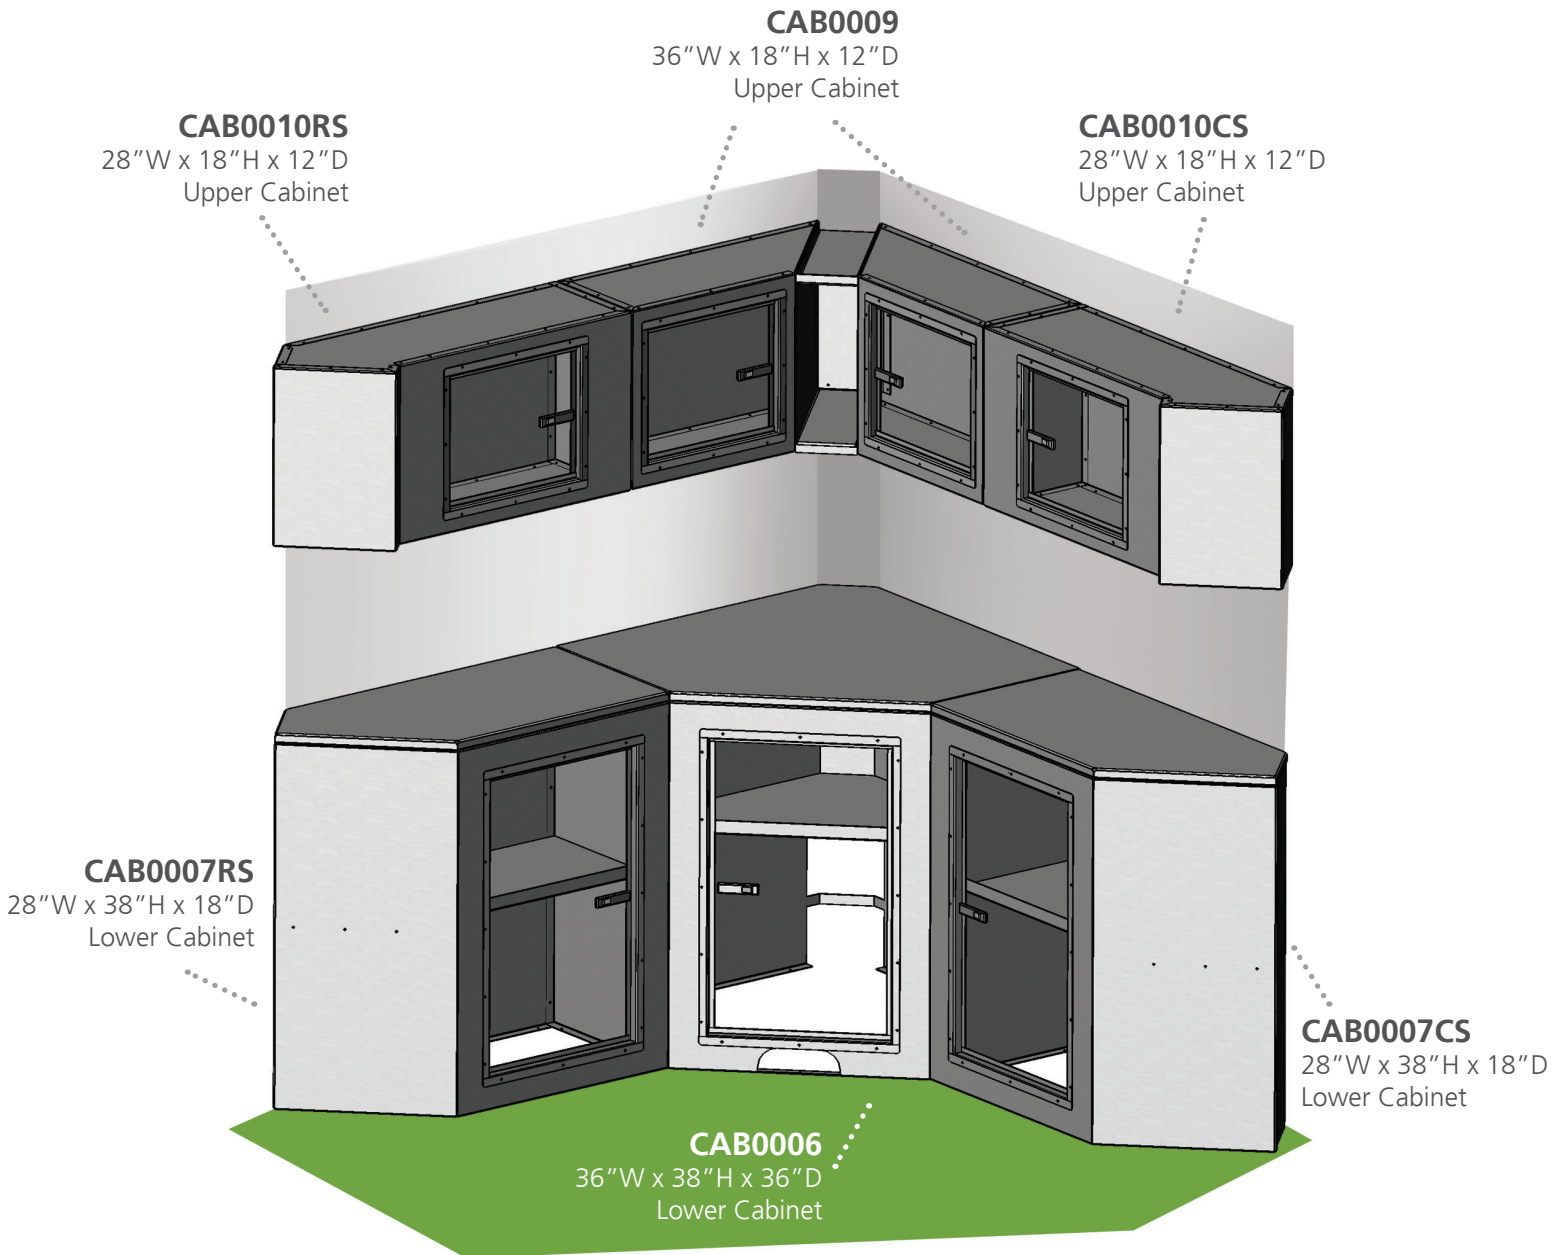

# CABINET SPECIFICATIONS

## CAB-PKG01 (NDO, NCV, NCX, NMS)

### APPLICATION WITH NO FRONT RAMP DOOR (CABINETS FIT IN NOSE OF TRAILER)

\*STANDARD COLORS: White(1),Black(2),Red(3),Silver(4),Pewter(5),Orange(6),Indigo Blue(7),Charcoal(8)  
OPTIONAL COLORS (UPCHARGE): Green(10),Yellow(11)