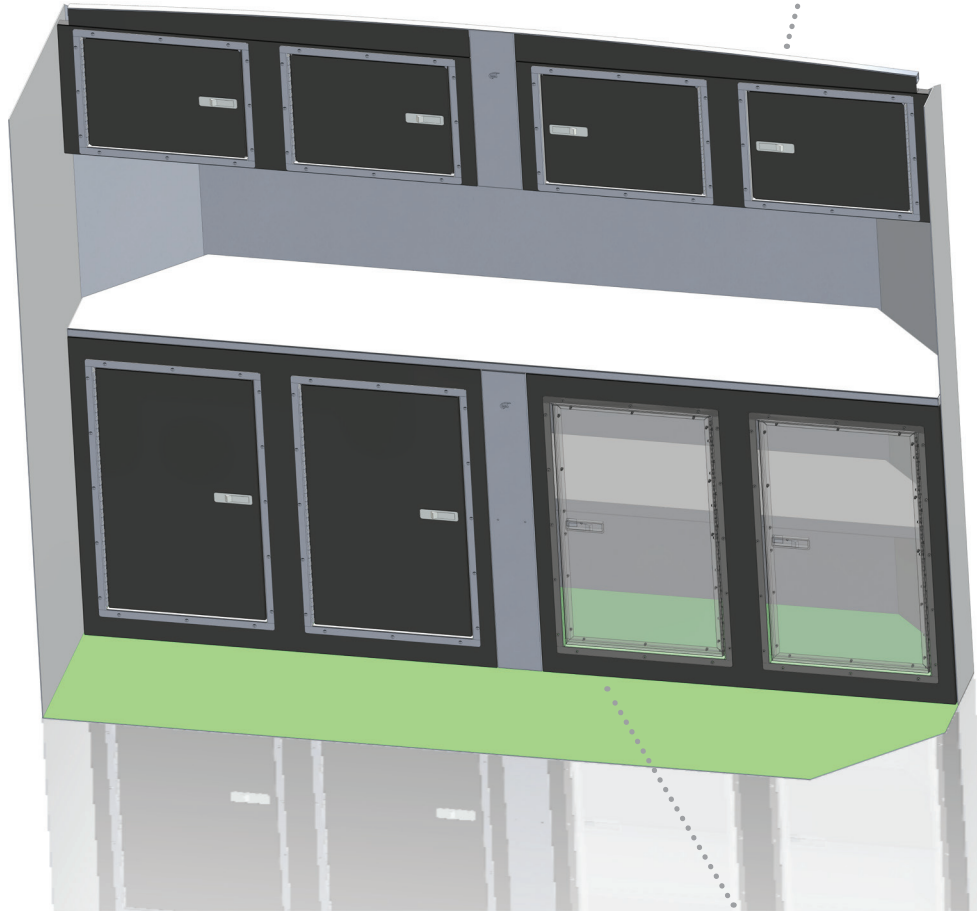

# CABINET SPECIFICATIONS

## CAB-PKG04

### APPLICATION WITH NO FRONT RAMP DOOR (CABINETS FIT IN NOSE OF TRAILER)

**CAB0031**  
97"W x 16"H x 16"D  
Upper Cabinet

**CAB0030**  
97"W x 38"H x 18"D  
Base Cabinet

\*STANDARD COLORS: White(1),Black(2),Red(3),Silver(4),Pewter(5),Orange(6),Indigo Blue(7),Charcoal(8)  
OPTIONAL COLORS (UPCHARGE): Green(10),Yellow(11)