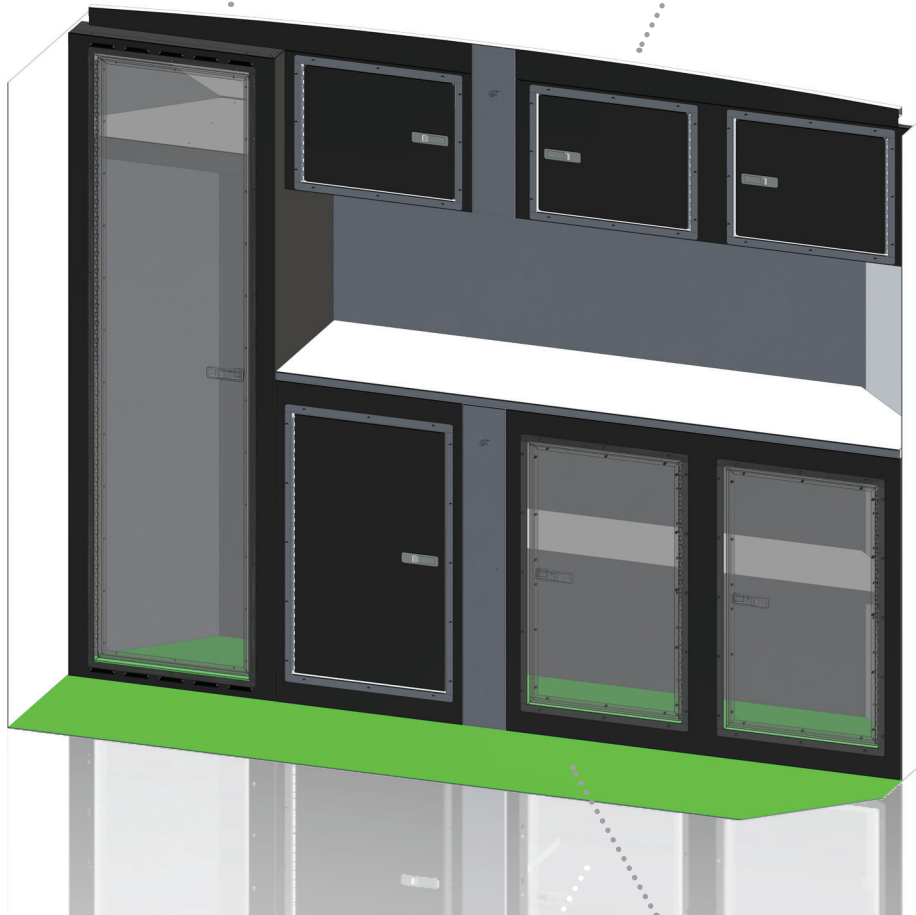

CABINET SPECIFICATIONS

CAB-PKG05-07

APPLICATION WITH NO FRONT RAMP DOOR (CABINETS FIT IN NOSE OF TRAILER)

CAB0034-CAB0036
24"W x 74-86"H x 18"D
Closet

CAB0033
73"W x 16"H x 16"D
Upper Cabinet

CAB0032
73"W x 38"H x 18"D
Base Cabinet

*STANDARD COLORS: White(1),Black(2),Red(3),Silver(4),Pewter(5),Orange(6),Indigo Blue(7),Charcoal(8)
OPTIONAL COLORS (UPCHARGE): Green(10),Yellow(11)