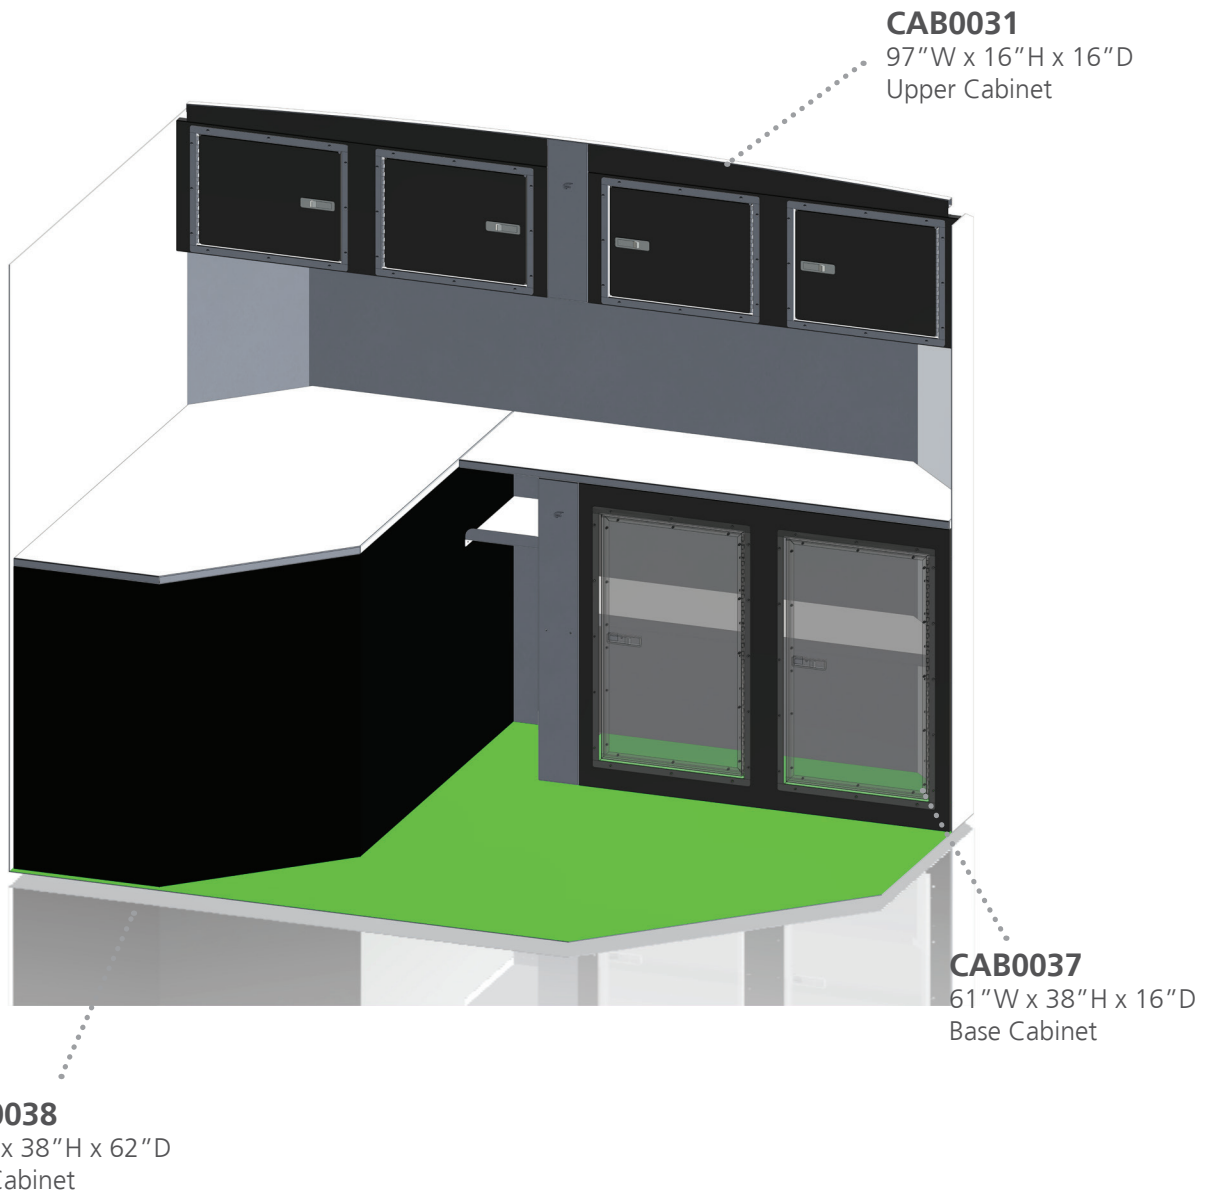

CABINET SPECIFICATIONS

CAB-PKG08

APPLICATION WITH NO FRONT RAMP DOOR (CABINETS FIT IN NOSE OF TRAILER)

*STANDARD COLORS: White(1),Black(2),Red(3),Silver(4),Pewter(5),Orange(6),Indigo Blue(7),Charcoal(8)
OPTIONAL COLORS (UPCHARGE): Green(10),Yellow(11)