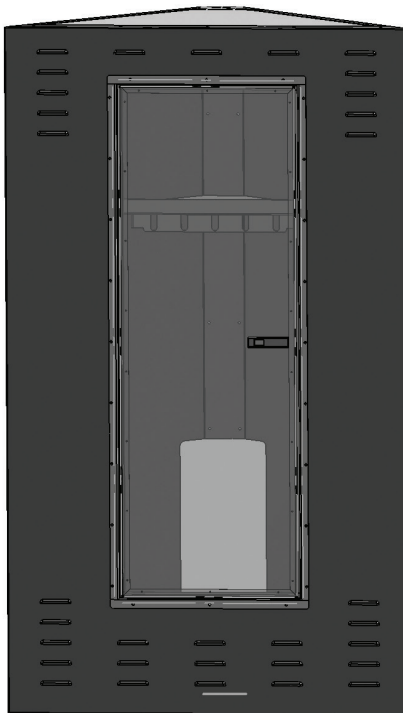

CABINET SPECIFICATIONS

NAM CLOSET CABINETS

CAB0025

5 WIDE +6 HGT
6 & 7 WIDE STD HGT
39.58"W x 61.42"H x 17.85"D

CAB0026

5 WIDE +12 HGT
6 & 7 WIDE +6 HGT
39.58"W x 67.44"H x 17.85"D

CAB0027

6 & 7 WIDE +12 HGT
39.58"W x 73.41"H x 17.85"D