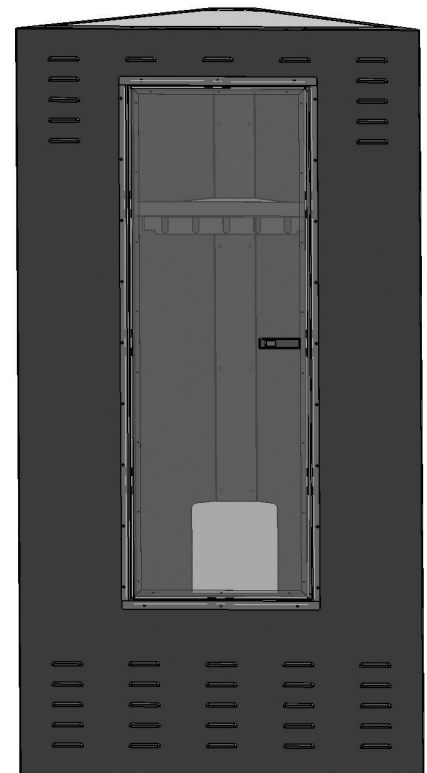

CABINET SPECIFICATIONS

NAM CLOSET CABINETS

CAB0025

5 WIDE +6 HGT
6 & 7 WIDE STD HGT
39.58"W x 61.42"H x 17.85"D

CAB0026

5 WIDE +12 HGT
6 & 7 WIDE +6 HGT
39.58"W x 67.44"H x 17.85"D

CAB0027

6 & 7 WIDE +12 HGT
39.58"W x 73.41"H x 17.85"D

*STANDARD COLORS: White(1),Black(2),Red(3),Silver(4),Pewter(5),Orange(6),Indigo Blue(7),Charcoal(8)
OPTIONAL COLORS (UPCHARGE): Green(10),Yellow(11)