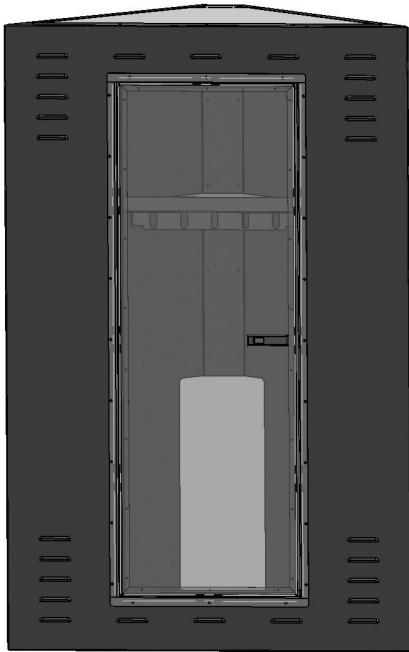

CABINET SPECIFICATIONS

NAM CLOSET CABINETS

CAB0025

5 WIDE +6 HGT
6 & 7 WIDE STD HGT
39.58"W x 61.42"H x 17.85"D

CAB0026

5 WIDE +12 HGT
6 & 7 WIDE +6 HGT
39.58"W x 67.44"H x 17.85"D

CAB0027

6 & 7 WIDE +12 HGT
39.58"W x 73.41"H x 17.85"D