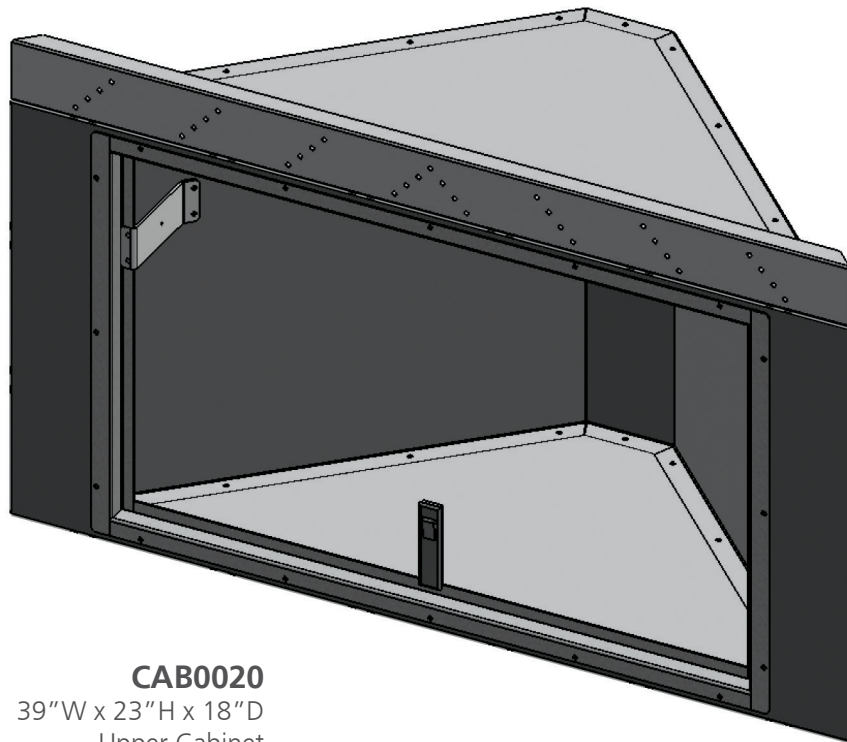

CABINET SPECIFICATIONS

NAM OVERHEAD CABINET

CAB0020
39"W x 23"H x 18"D
Upper Cabinet

*STANDARD COLORS: White(1),Black(2),Red(3),Silver(4),Pewter(5),Orange(6),Indigo Blue(7),Charcoal(8)
OPTIONAL COLORS (UPCHARGE): Green(10),Yellow(11)