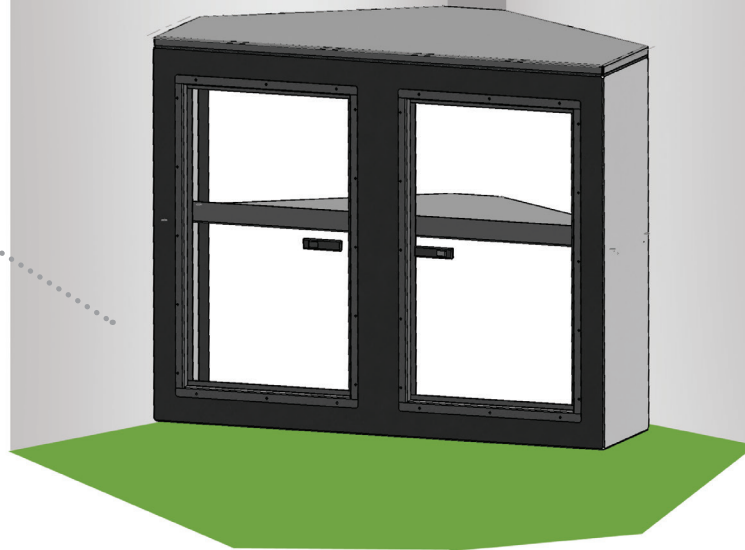

CABINET SPECIFICATIONS

NAV V-NOSE UPPER & LOWER

(NO SIDE BRACKETS IN NAV 5 WIDE)

CAB1048VS
48"W x 16"H x 17"D
Upper Cabinet

CAB1048VB
48"W x 38"H x 22"D
Lower Cabinet

*STANDARD COLORS: White(1),Black(2),Red(3),Silver(4),Pewter(5),Orange(6),Indigo Blue(7),Charcoal(8)
OPTIONAL COLORS (UPCHARGE): Green(10),Yellow(11)