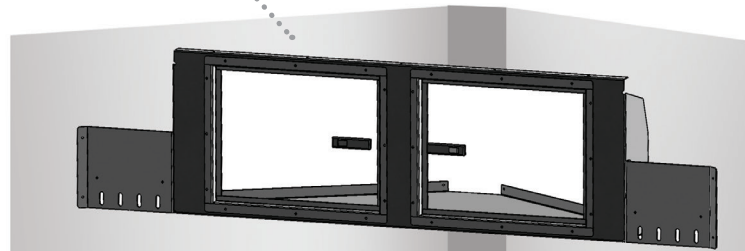

CABINET SPECIFICATIONS

NAV V-NOSE UPPER & LOWER

(NO SIDE BRACKETS IN NAV 5 WIDE)

CAB1048VS
48"W x 16"H x 17"D
Upper Cabinet

CAB1048VB
48"W x 38"H x 22"D
Lower Cabinet

*STANDARD COLORS: White(1),Black(2),Red(3),Silver(4),Pewter(5),Orange(6),Indigo Blue(7),Charcoal(8)
OPTIONAL COLORS (UPCHARGE): Green(10),Yellow(11)