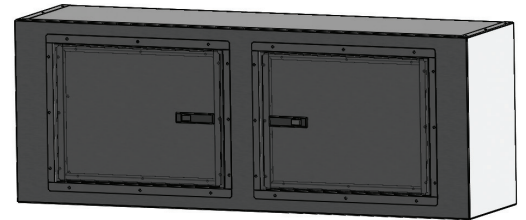

CABINET SPECIFICATIONS

UNIVERSAL CABINETS

CAB0011

24"W x 18"H x 12"D
Upper Cabinet

CAB0012

48"W x 18"H x 12"D
Upper Cabinet

CAB0008

24"W x 38"H x 18"D
Lower Cabinet

CAB0017

48"W x 38"H x 12"D
Lower Cabinet

CAB0005

48"W x 38"H x 18"D
Lower Cabinet

*STANDARD COLORS: White(1),Black(2),Red(3),Silver(4),Pewter(5),Orange(6),Indigo Blue(7),Charcoal(8)
OPTIONAL COLORS (UPCHARGE): Green(10),Yellow(11)