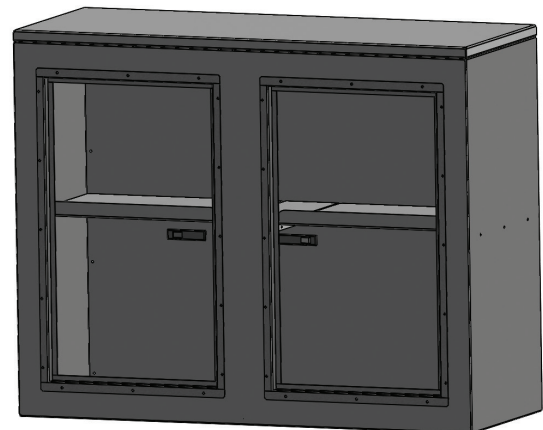

CABINET SPECIFICATIONS

UNIVERSAL CABINETS

CAB0011

24"W x 18"H x 12"D
Upper Cabinet

CAB0012

48"W x 18"H x 12"D
Upper Cabinet

CAB0008

24"W x 38"H x 18"D
Lower Cabinet

CAB0017

48"W x 38"H x 12"D
Lower Cabinet

CAB0005

48"W x 38"H x 18"D
Lower Cabinet

*STANDARD COLORS: White(1),Black(2),Red(3),Silver(4),Pewter(5),Orange(6),Indigo Blue(7),Charcoal(8)
OPTIONAL COLORS (UPCHARGE): Green(10),Yellow(11)