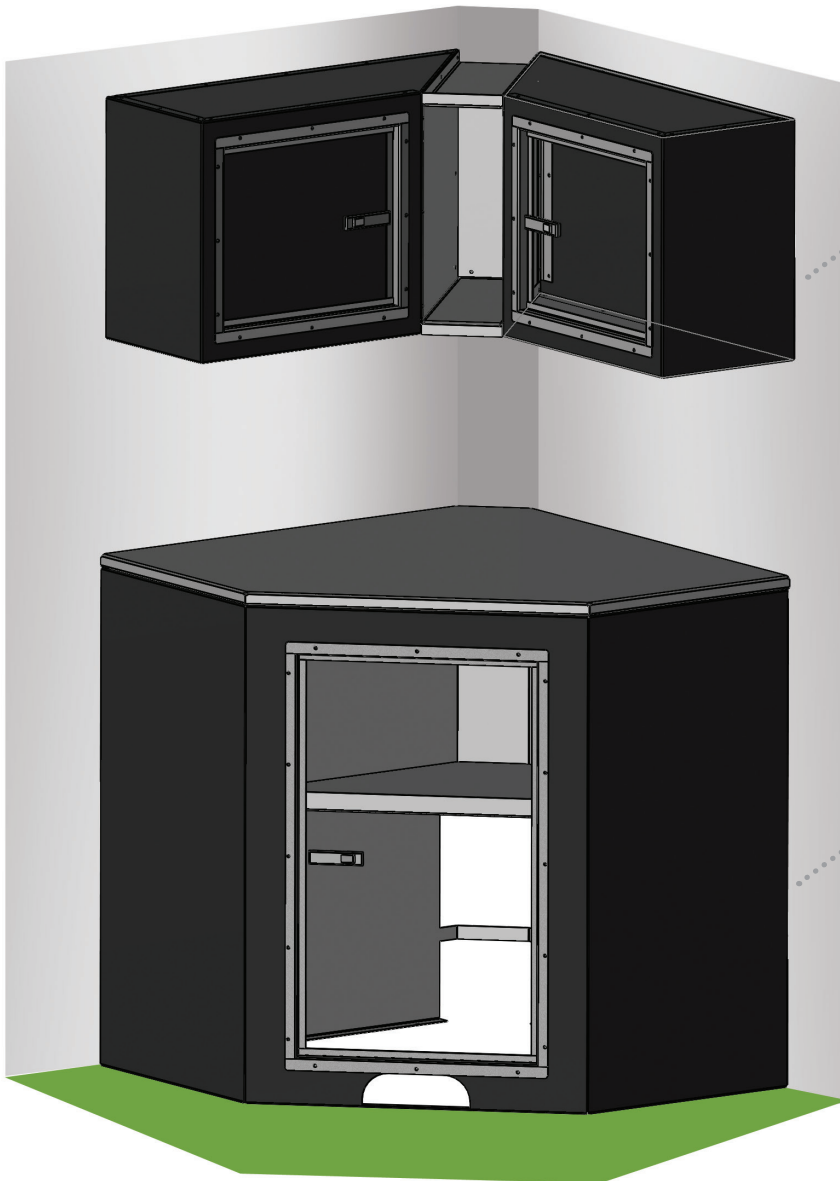

# NEO CABINETS

## 8.5 Wide Assembly #2 Specifications

*Application with no front ramp door (cabinets fit in nose of trailer)*

**CAB0009** Upper Cabinet  
36"W x 18"H x 12"D

**CAB0006** Base Cabinet  
36"W x 38"H x 36"D

COLOR OPTIONS:

White(1), Black(2), Red(4), Silver(5), Pewter(6), Charcoal(9)

*Check out [NeoTrailers.com](http://NeoTrailers.com) for product images & additional information.*