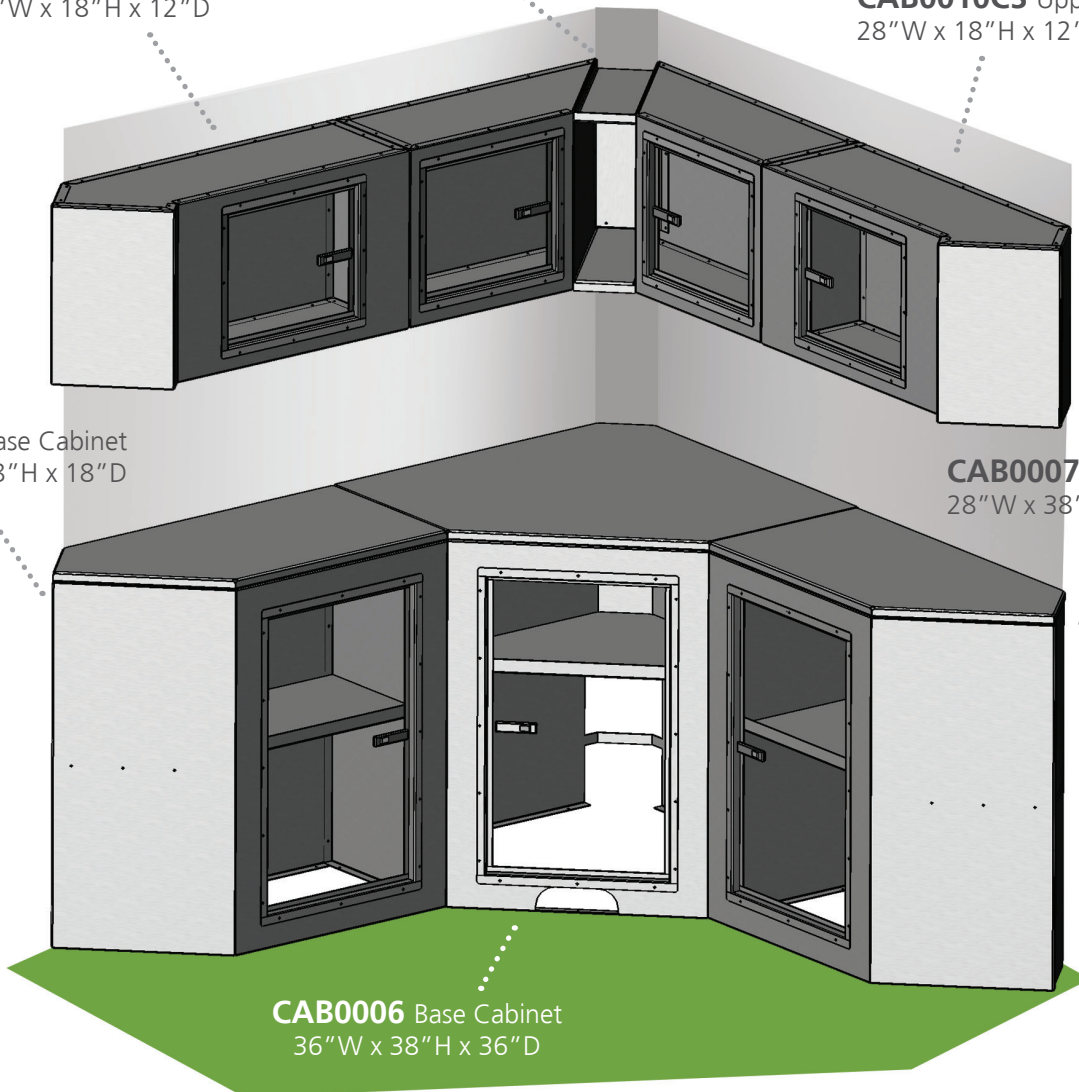

NEO CABINETS

CAB-PKG01 Specifications (NDO,NCV,NMS)

Application with no front ramp door (cabinets fit in nose of trailer)

CAB0009 Upper Cabinet
36"W x 18"H x 12"D

CAB0010RS Upper Cabinet
28"W x 18"H x 12"D

CAB0010CS Upper Cabinet
28"W x 18"H x 12"D

CAB0007RS Base Cabinet
28"W x 38"H x 18"D

CAB0007CS Base Cabinet
28"W x 38"H x 18"D

CAB0006 Base Cabinet
36"W x 38"H x 36"D

COLOR OPTIONS:

White(1), Black(2), Red(4), Silver(5), Pewter(6), Charcoal(9)