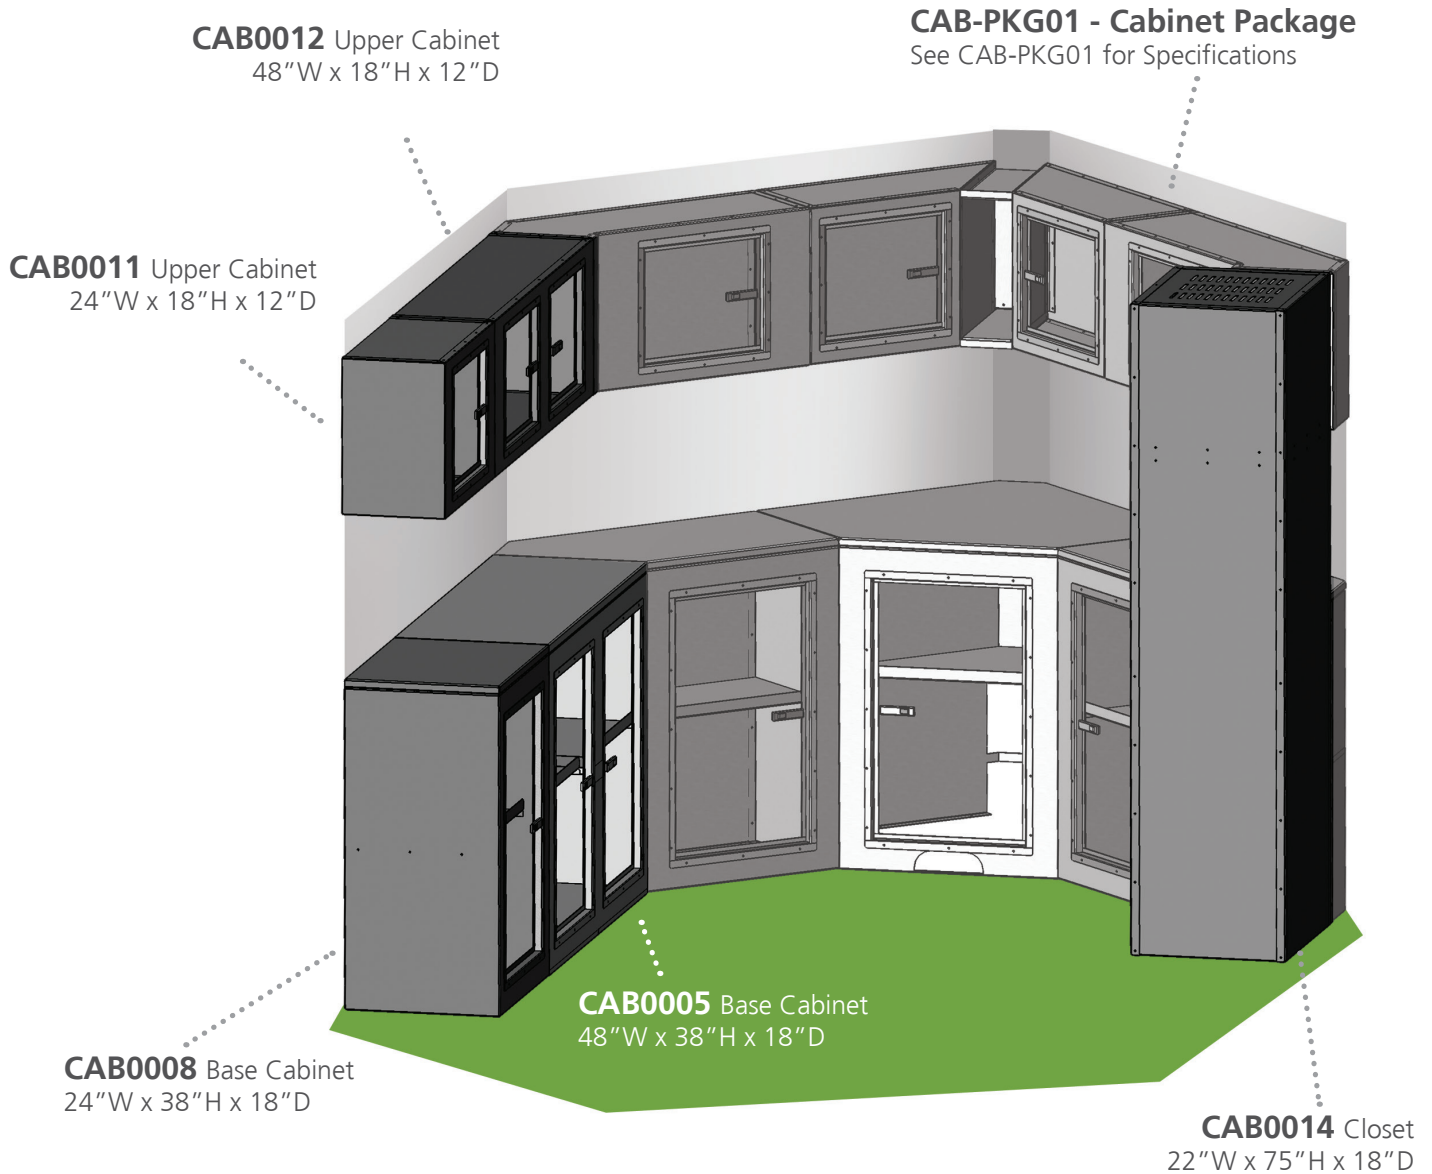

NEO CABINETS

CAB-PKG01 Assembly #1 Specifications (NDO,NCV,NMS)

Application with no front ramp door (cabinets fit in nose of trailer)

COLOR OPTIONS:

White(1), Black(2), Red(4), Silver(5), Pewter(6), Charcoal(9)