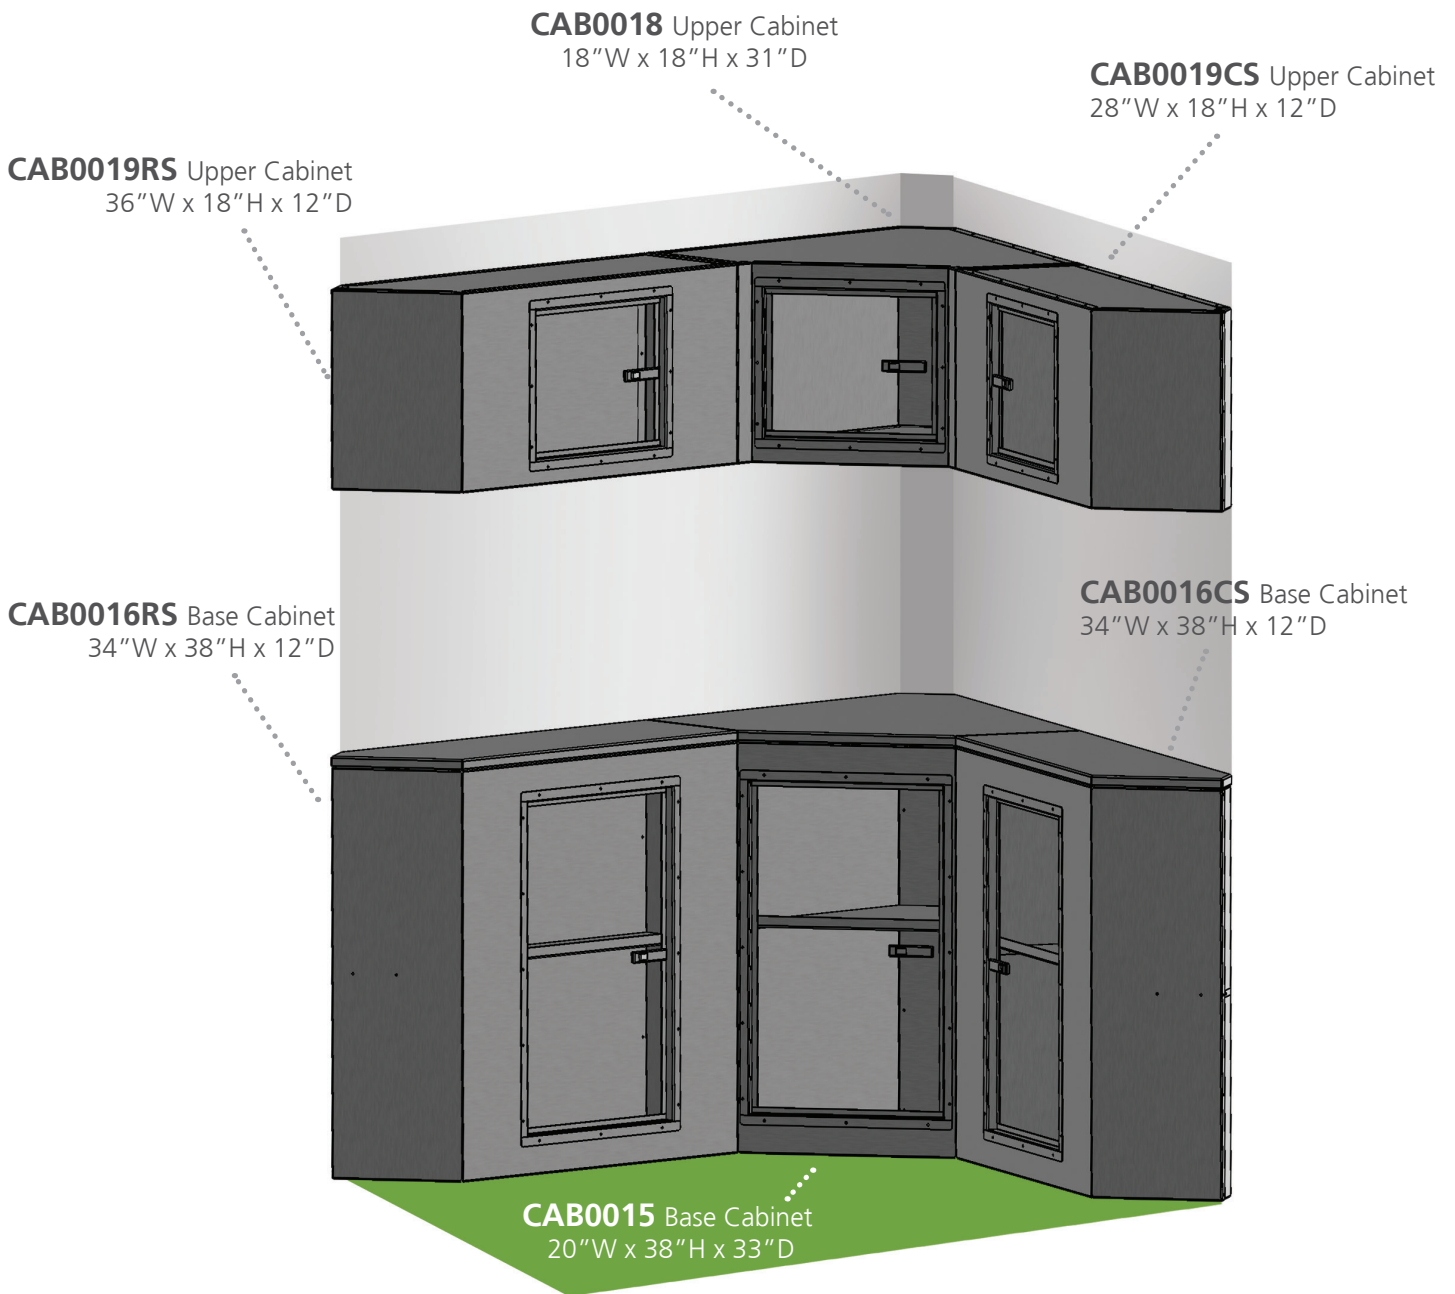

NEO CABINETS

CAB-PKG02 Specifications (NAS)

Application with no front ramp door (cabinets fit in nose of trailer)

COLOR OPTIONS:

White(1), Black(2), Red(4), Silver(5), Pewter(6), Charcoal(9)

Check out NeoTrailers.com for product images & additional information.