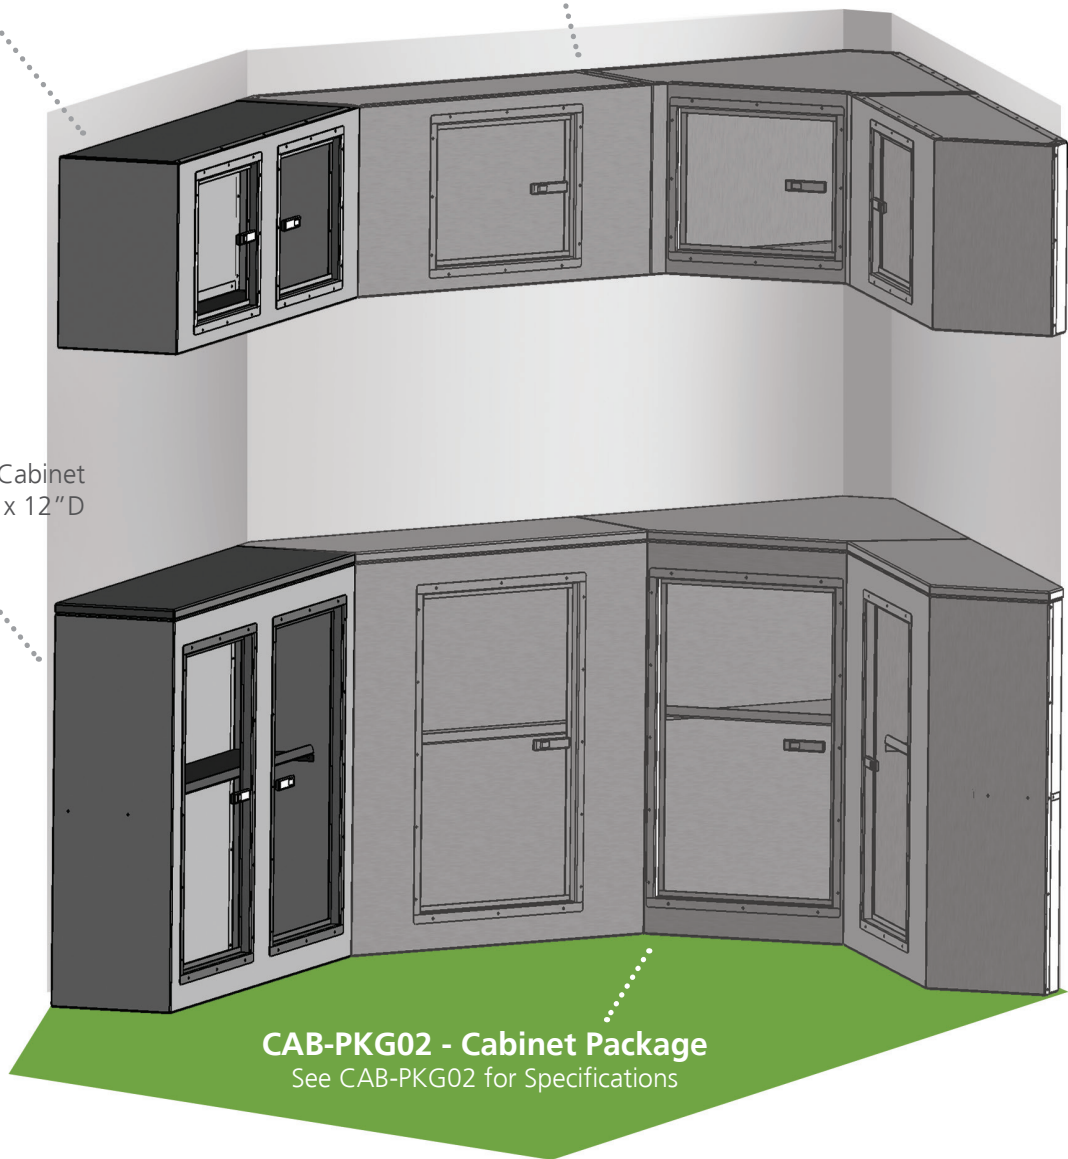

NEO CABINETS

CAB-PKG02 Assembly #1 Specifications (NAS)

Application with no front ramp door (cabinets fit in nose of trailer)

CAB0012 Upper Cabinet
48"W x 18"H x 12"D

CAB-PKG02 - Cabinet Package
See CAB-PKG02 for Specifications

CAB0017 Base Cabinet
48"W x 38"H x 12"D

CAB-PKG02 - Cabinet Package
See CAB-PKG02 for Specifications

COLOR OPTIONS:

White(1), Black(2), Red(4), Silver(5), Pewter(6), Charcoal(9)

Check out NeoTrailers.com for product images & additional information.