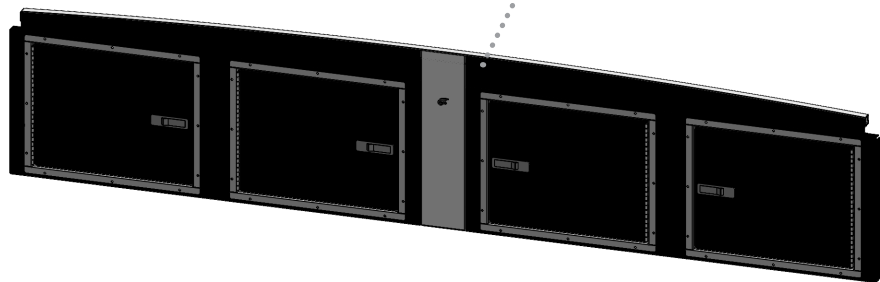

NEO CABINETS

CAB-PKG04 Specifications (NACX)

Application with no front ramp door (cabinets fit in nose of trailer)

CAB0031 Upper Cabinet
97"W x 16"H x 16"D

CAB0030 Base Cabinet
97"W x 38"H x 18"D

COLOR OPTIONS:

White(1), Black(2), Red(4), Silver(5), Pewter(6), Charcoal(9)

Check out NeoTrailers.com for product images & additional information.