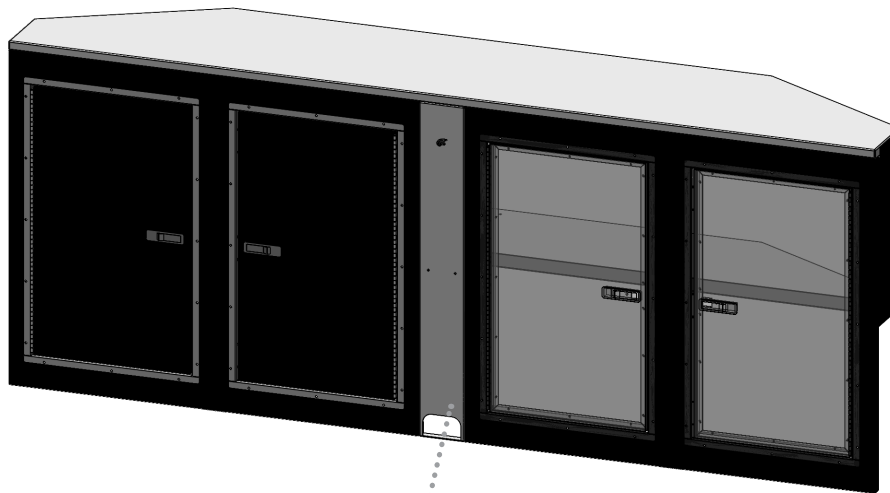

NEO CABINETS

CAB-PKG04 Specifications (NACX)

Application with no front ramp door (cabinets fit in nose of trailer)

CAB0031 Upper Cabinet
97"W x 16"H x 16"D

CAB0030 Base Cabinet
97"W x 38"H x 18"D

COLOR OPTIONS: