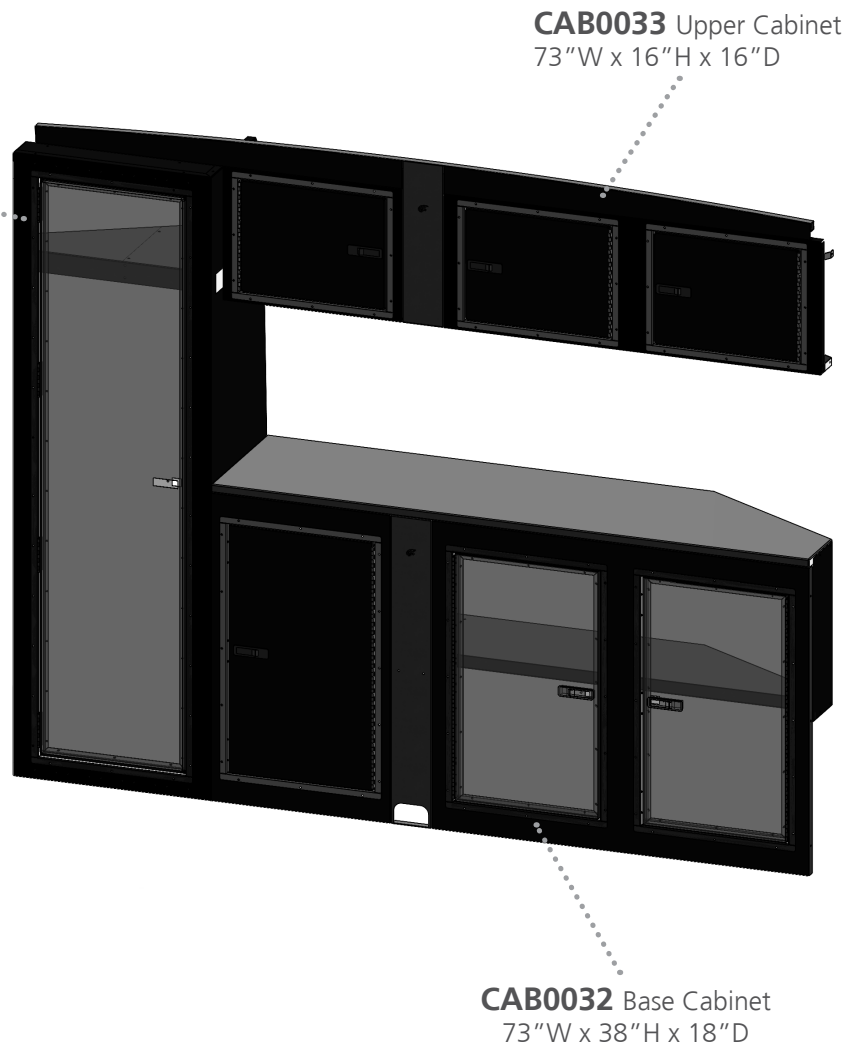

NEO CABINETS

CAB-PKG05, CAB-PKG06 & CAB-PKG07 Specifications (NACX)

Application with no front ramp door (cabinets fit in nose of trailer)

CLOSET OPTIONS

CAB-PKG05

CAB0034 Closet
24"W x 74"H x 18"D

CAB-PKG06

CAB0035 Closet
24"W x 80"H x 18"D

CAB-PKG07

CAB0036 Closet
24"W x 86"H x 18"D

CAB0033 Upper Cabinet
73"W x 16"H x 16"D

CAB0032 Base Cabinet
73"W x 38"H x 18"D

COLOR OPTIONS:

White(1), Black(2), Red(4), Silver(5), Pewter(6), Charcoal(9)

Check out NeoTrailers.com for product images & additional information.