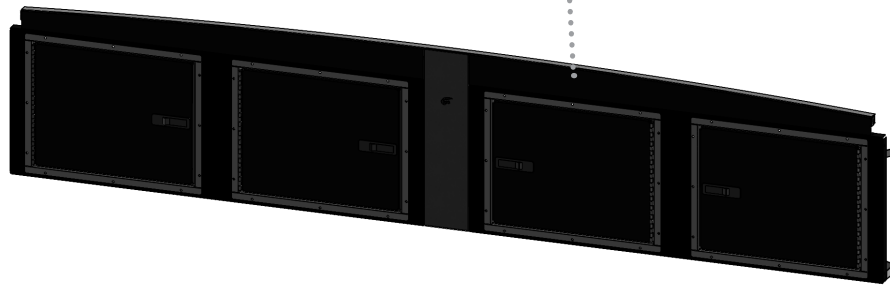

NEO CABINETS

CAB-PKG08 Specifications (NACX)

Application with no front ramp door (cabinets fit in nose of trailer)

CAB0031 Upper Cabinet
97"W x 16"H x 16"D

CAB0038 Gen. Cabinet
36"W x 38"H x 62"D

CAB0037 Base Cabinet
61"W x 38"H x 18"D

COLOR OPTIONS:

White(1), Black(2), Red(4), Silver(5), Pewter(6), Charcoal(9)

Check out NeoTrailers.com for product images & additional information.