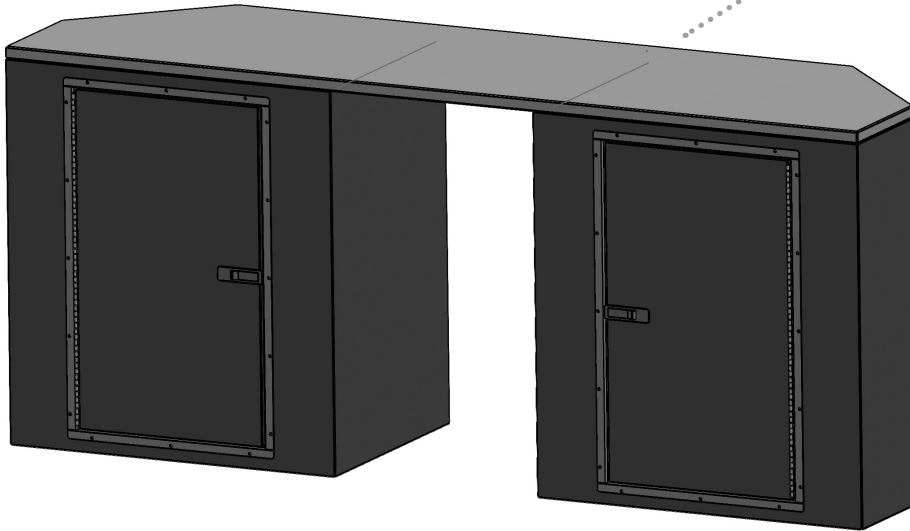

NEO CABINETS

NAC Assembly #1 Specifications

CAB0039 Upper Cabinet
81"W x 18"H x 16"D

CAB0040 Base Cabinet
81"W x 35"H x 22"D

COLOR OPTIONS:

White(1), Black(2), Red(4), Silver(5), Pewter(6), Charcoal(9)

Check out NeoTrailers.com for product images & additional information.