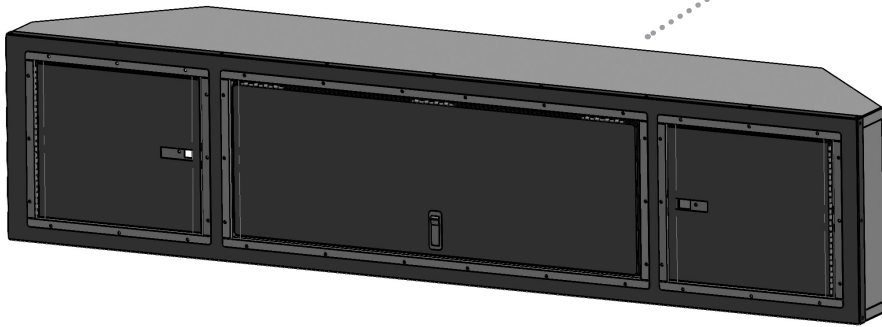

NEO CABINETS

NAC Assembly #1 Specifications

CAB0039 Upper Cabinet
81"W x 18"H x 16"D

CAB0040 Base Cabinet
81"W x 35"H x 22"D

COLOR OPTIONS:

White(1), Black(2), Red(4), Silver(5), Pewter(6), Charcoal(9)

Check out NeoTrailers.com for product images & additional information.