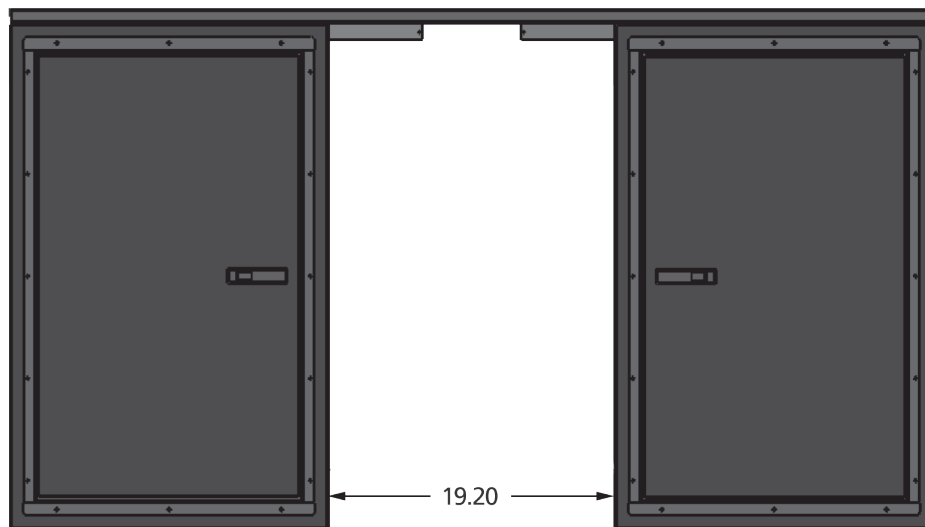

NEO CABINETS

NAM Base Cabinet Specifications

CAB0028 Base Cabinet
61.64"W x 34.75"H x 27.50"D

COLOR OPTIONS:

White(1), Black(2), Red(4), Silver(5), Pewter(6), Charcoal(9)

Check out NeoTrailers.com for product images & additional information.