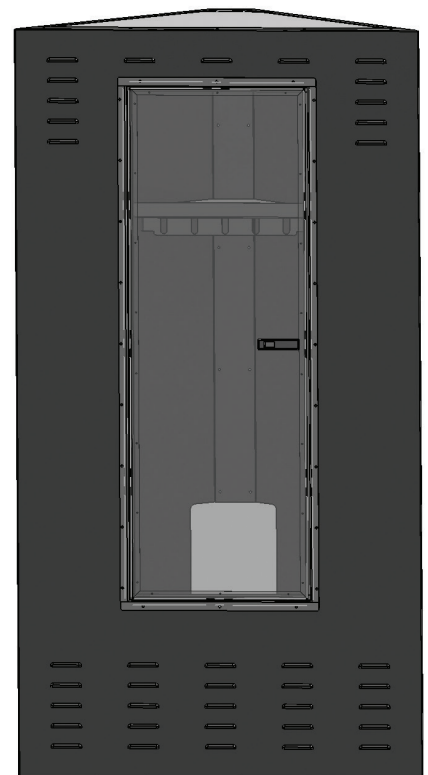

NEO CABINETS

NAM Closet Cabinet Specifications

CAB0025

5 WIDE +6 HGT
6 & 7 WIDE STD HGT
39.58"W x 61.42"H x 17.85"D

CAB0026

5 WIDE +12 HGT
6 & 7 WIDE +6 HGT
39.58"W x 67.44"H x 17.85"D

CAB0027

6 & 7 WIDE +12 HGT
39.58"W x 73.41"H x 17.85"D

COLOR OPTIONS:

White(1), Black(2), Red(4), Silver(5), Pewter(6), Charcoal(9)

Check out NeoTrailers.com for product images & additional information.