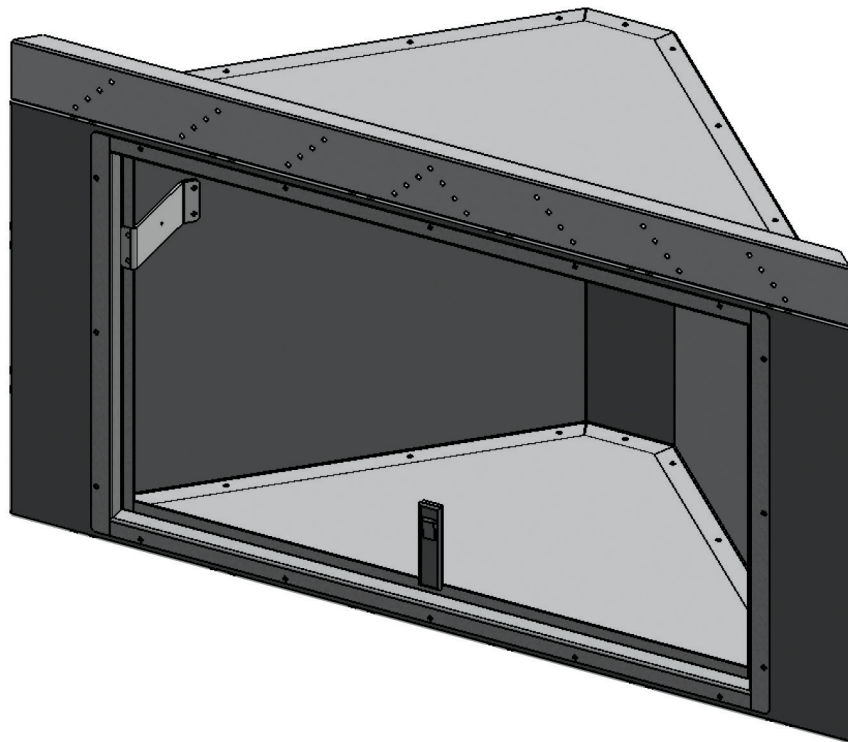

NEO CABINETS

NAM Upper Cabinet Specifications

CAB0020 Upper Cabinet
39"W x 23"H x 18"D

COLOR OPTIONS:

White(1), Black(2), Red(4), Silver(5), Pewter(6), Charcoal(9)

Check out NeoTrailers.com for product images & additional information.