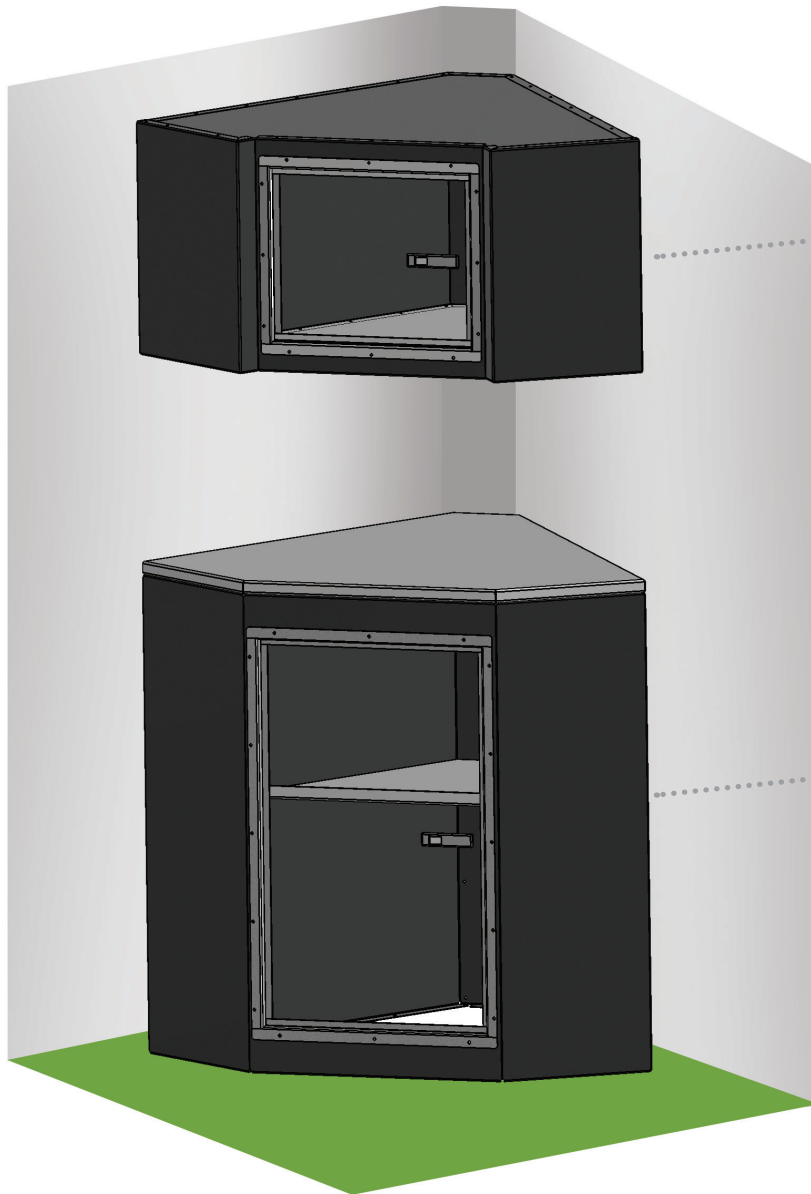

NEO CABINETS

NAS Assembly #1 Specifications

Application with no front ramp door (cabinets fit in nose of trailer)

CAB0018 Upper Cabinet
18"W x 18"H x 31"D

CAB0015 Base Cabinet
20"W x 38"H x 33"D

COLOR OPTIONS:

White(1), Black(2), Red(4), Silver(5), Pewter(6), Charcoal(9)

Check out NeoTrailers.com for product images & additional information.