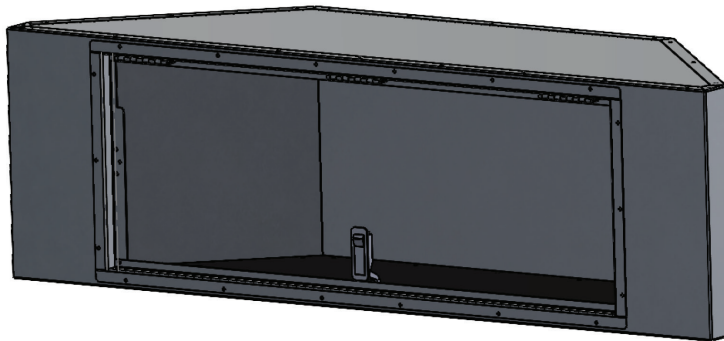

## NAUX & NCBS Assembly #1 Specifications

*Application with no front ramp door (cabinets fit in nose of trailer)*

**CAB0001** Upper Cabinet  
53.5"W x 16"H x 16"D

**CAB0002** Base Cabinet  
59"W x 38"H x 22.5"D