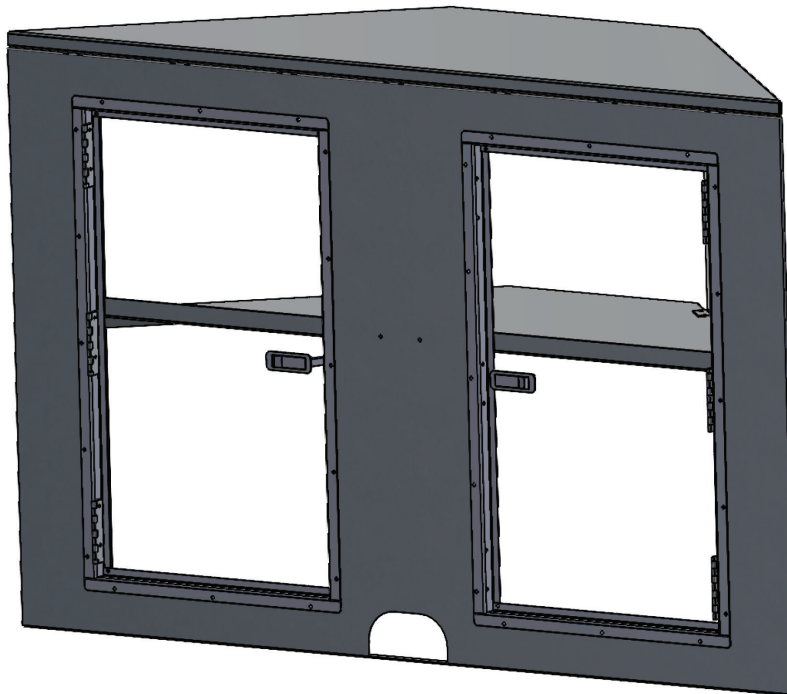

## NAUX & NCBS Assembly #1 Specifications

*Application with no front ramp door (cabinets fit in nose of trailer)*

**CAB0001** Upper Cabinet  
53.5"W x 16"H x 16"D

**CAB0002** Base Cabinet  
59"W x 38"H x 22.5"D