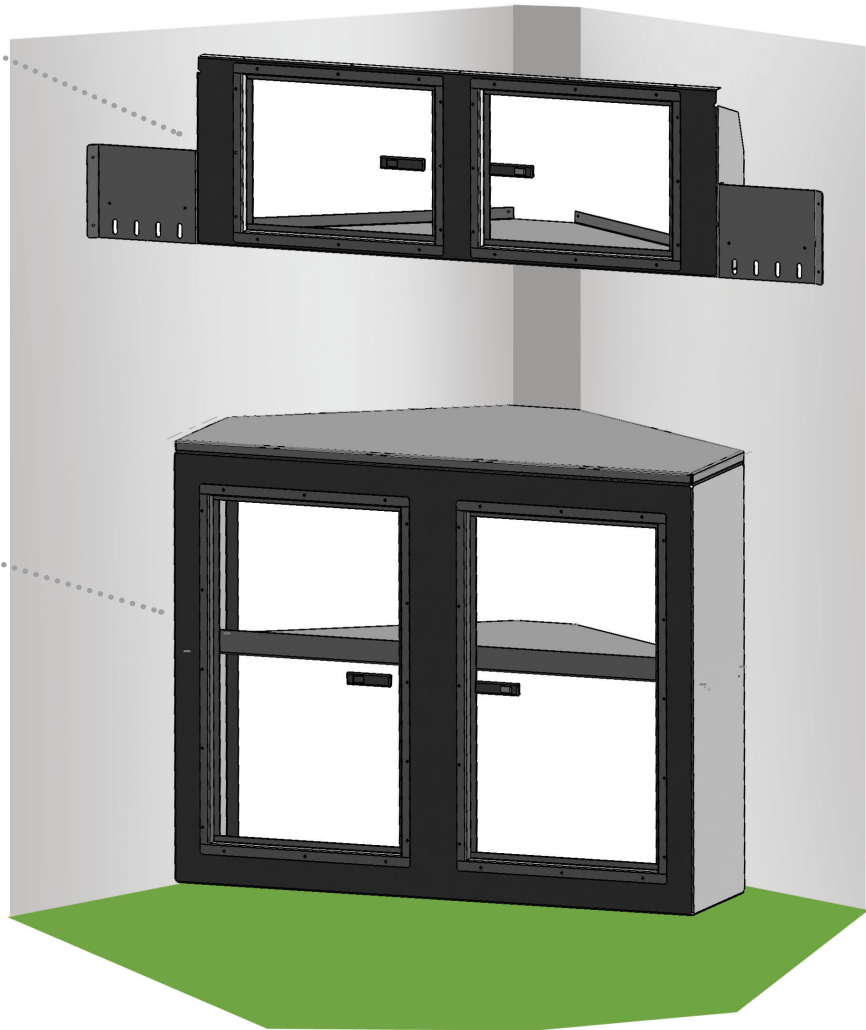

NEO CABINETS

NAV Assembly #1 Specifications

CAB1048VS Upper Cabinet
48"W x 16"H x 17"D

CAB1048VB Base Cabinet
48"W x 38"H x 22"D

COLOR OPTIONS:

White(1), Black(2), Red(4), Silver(5), Pewter(6), Charcoal(9)