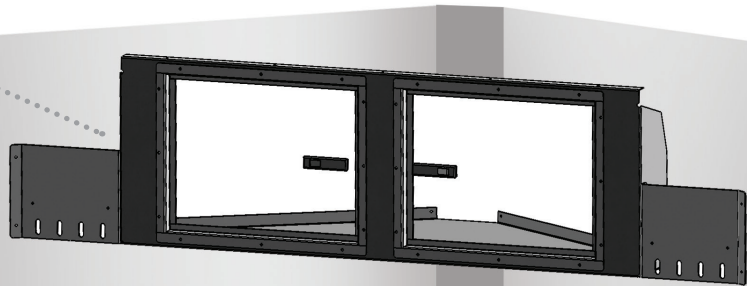

NEO CABINETS

NAV Assembly #1 Specifications

CAB1048VS Upper Cabinet
48"W x 16"H x 17"D

CAB1048VB Base Cabinet
48"W x 38"H x 22"D

COLOR OPTIONS:

White(1), Black(2), Red(4), Silver(5), Pewter(6), Charcoal(9)