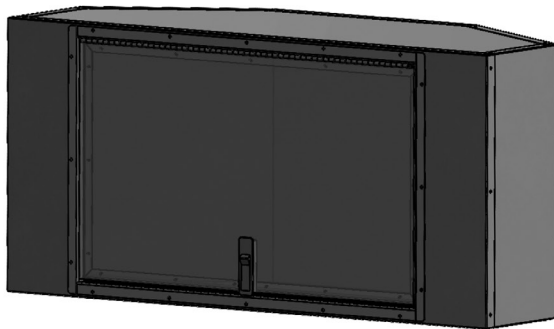

NEO CABINETS

NAV Assembly #2 Specifications

CAB0004 Upper Cabinet
42.5" W x 20" H x 16" D

CAB0003 Base Cabinet
42.5" W x 38" H x 19.5" D

COLOR OPTIONS:

White(1), Black(2), Red(4), Silver(5), Pewter(6), Charcoal(9)