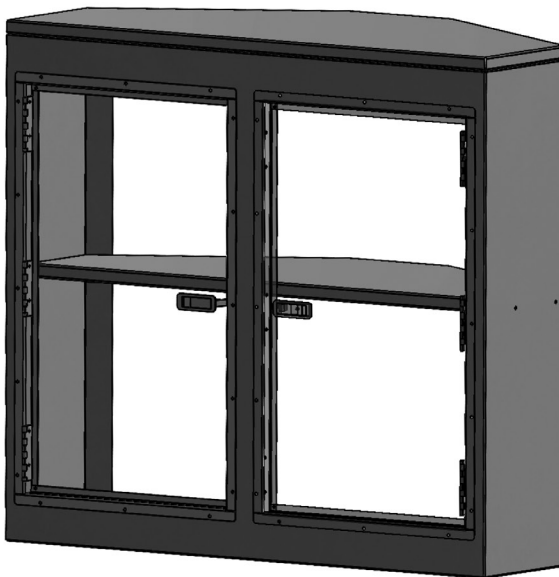

NEO CABINETS

NAV Assembly #2 Specifications

CAB0004 Upper Cabinet
42.5" W x 20" H x 16" D

CAB0003 Base Cabinet
42.5" W x 38" H x 19.5" D

COLOR OPTIONS:

White(1), Black(2), Red(4), Silver(5), Pewter(6), Charcoal(9)