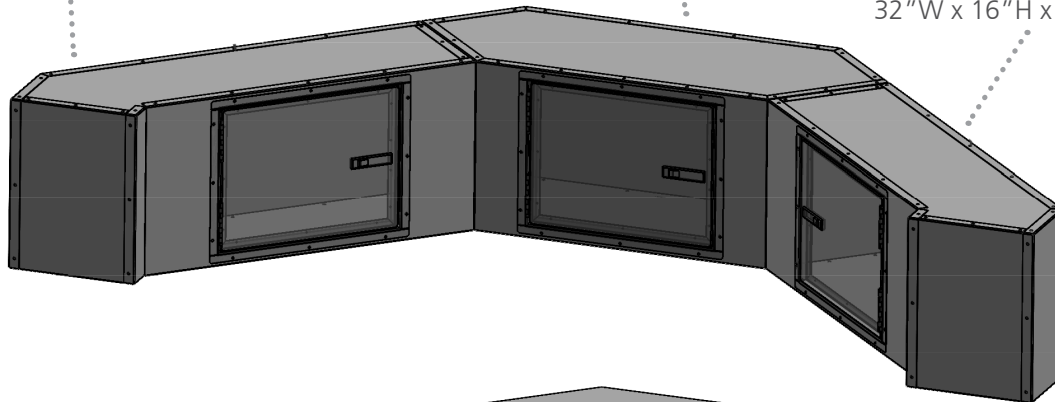

NEO CABINETS

TCAB-PKG09 Specifications (NAUX,NCBS)

Application with no front ramp door (cabinets fit in nose of trailer)

TCAB0045RS Upper Cabinet
32"W x 16"H x 12"D

TCAB0044 Upper Cabinet
28"W x 16"H x 12"D

TCAB0045CS Upper Cabinet
32"W x 16"H x 12"D

TCAB0042 Base Cabinet
19"W x 38"H x 18"D

TCAB0041 Base Cabinet
34"W x 38"H x 18"D
(shelf mounted to wall)

TCAB0043 Base Cabinet
19"W x 38"H x 18"D

COLOR OPTIONS: