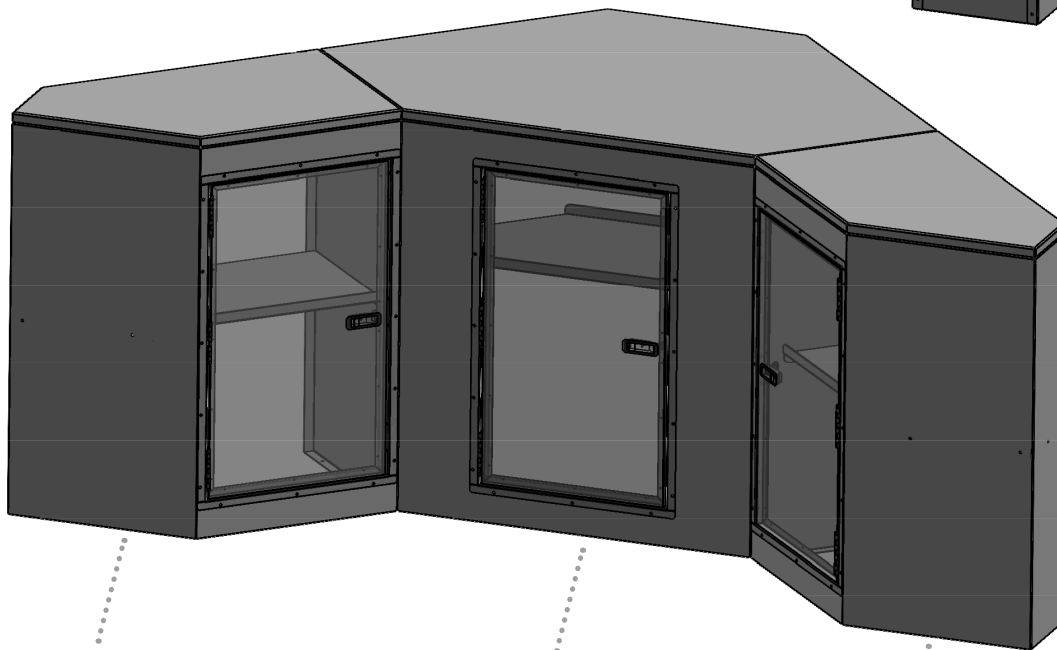

NEO CABINETS

TCAB-PKG09 Specifications (NAUX,NCBS)

Application with no front ramp door (cabinets fit in nose of trailer)

TCAB0045RS Upper Cabinet
32"W x 16"H x 12"D

TCAB0044 Upper Cabinet
28"W x 16"H x 12"D

TCAB0045CS Upper Cabinet
32"W x 16"H x 12"D

TCAB0042 Base Cabinet
19"W x 38"H x 18"D

TCAB0041 Base Cabinet
34"W x 38"H x 18"D
(shelf mounted to wall)

TCAB0043 Base Cabinet
19"W x 38"H x 18"D

COLOR OPTIONS: