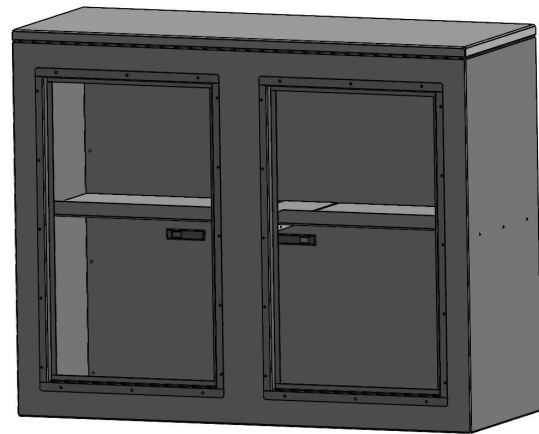

NEO CABINETS

Universal Base Cabinet Specifications

Application with no front ramp door (cabinets fit in nose of trailer)

CAB0017 Base Cabinet
48"W x 38"H x 12"D

CAB0005 Base Cabinet
48"W x 38"H x 18"D

CAB1048SB Base Cabinet
48"W x 38"H x 24"D

CAB0008 Base Cabinet
24"W x 38"H x 18"D

COLOR OPTIONS:

White(1), Black(2), Red(4), Silver(5), Pewter(6), Charcoal(9)

Check out NeoTrailers.com for product images & additional information.