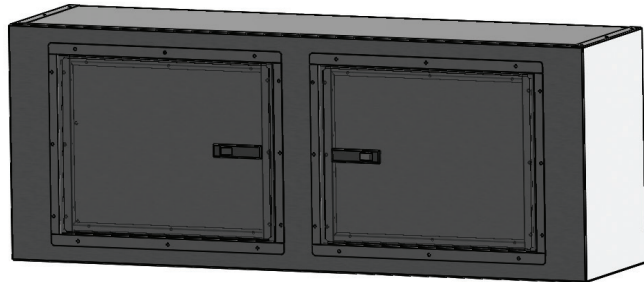

NEO CABINETS

Universal Upper Cabinet Specifications

Application with no front ramp door (cabinets fit in nose of trailer)

N1024SQ Upper Cabinet
24"W x 18"H x 12"D

N1048SQ Upper Cabinet
48"W x 18"H x 12"D

N1048RX Upper Cabinet
48"W x 16"H x 16"D

N1027R Upper Cabinet
27"W x 16"H x 16"D

COLOR OPTIONS:

White(1), Black(2), Red(4), Silver(5), Pewter(6), Charcoal(9)

Check out NeoTrailers.com for product images & additional information.