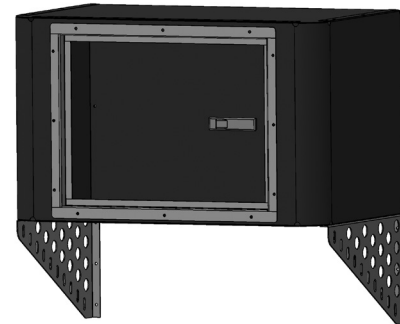

NEO CABINETS

Universal Upper Cabinet Specifications

Application with no front ramp door (cabinets fit in nose of trailer)

N1024SQ Upper Cabinet
24"W x 18"H x 12"D

N1048SQ Upper Cabinet
48"W x 18"H x 12"D

N1048RX Upper Cabinet
48"W x 16"H x 16"D

N1027R Upper Cabinet
27"W x 16"H x 16"D

COLOR OPTIONS:

White(1), Black(2), Red(4), Silver(5), Pewter(6), Charcoal(9)

Check out NeoTrailers.com for product images & additional information.