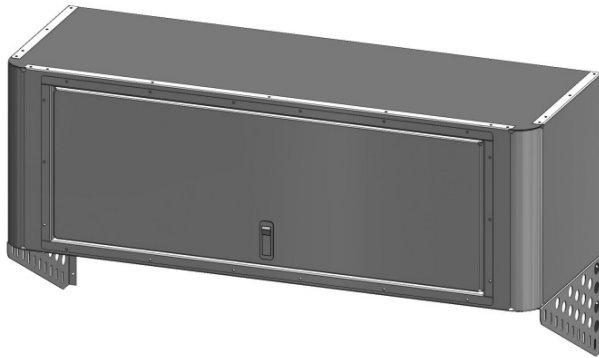

NEO CABINETS

Universal Upper Cabinet Specifications

Application with no front ramp door (cabinets fit in nose of trailer)

N1024SQ Upper Cabinet
24"W x 18"H x 12"D

N1048SQ Upper Cabinet
48"W x 18"H x 12"D

N1048RX Upper Cabinet
48"W x 16"H x 16"D

N1027R Upper Cabinet
27"W x 16"H x 16"D

COLOR OPTIONS:

White(1), Black(2), Red(4), Silver(5), Pewter(6), Charcoal(9)

Check out NeoTrailers.com for product images & additional information.