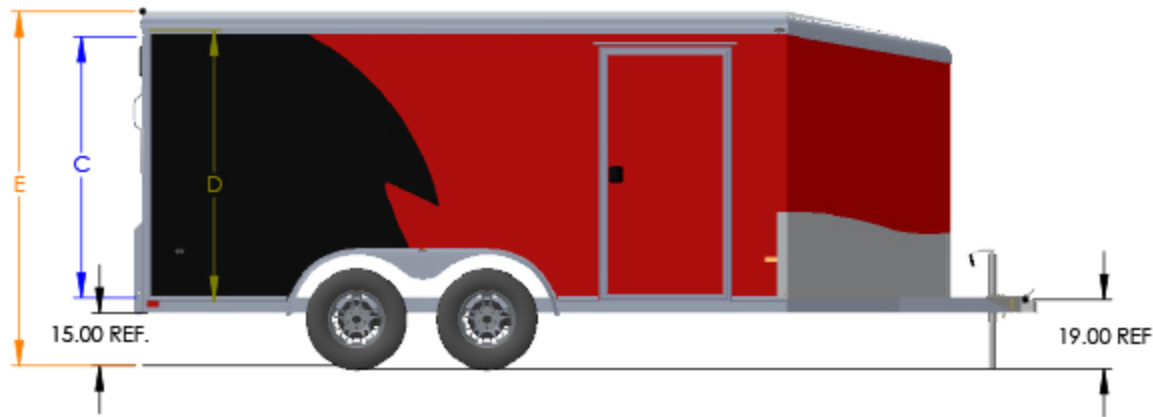

7.5 WIDE ROUND TOP	Rear Door Hgt (C)	Int Hgt @ Center (D)	Overall Hgt (E)
STD Height	67.25"	72.5"	93"
6" Plus Height	73.25"	78.5"	99"
12" Plus Height	79.25"	84.5"	105"
6" Negative Height	61.25"	66.5"	87"

DRAWN BY: TYLER A BOURASSA
DATE: 8/15/2019

TRAILER MODEL:	NAMR 7.5 WIDE
TITLE:	TRAILER DIMENSIONS
DO NOT SCALE DRAWING