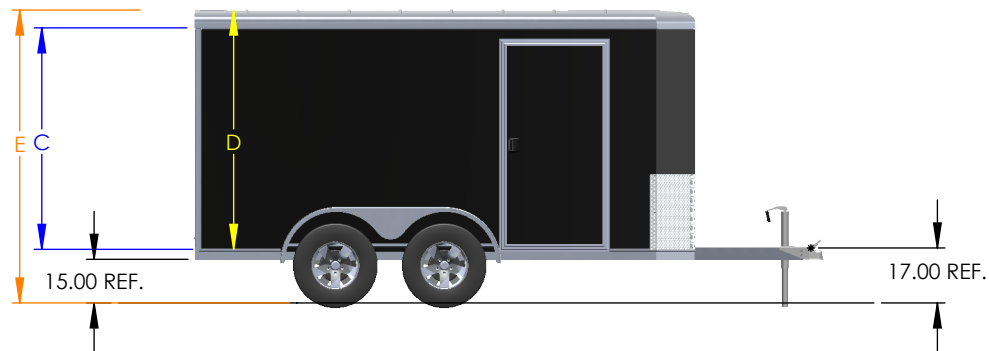

MODEL	OUTSIDE BOX LENGTH (A)	INSIDE BOX LENGTH (B)
NAC126TR	144"	142"

6 WIDE ROUND TOP	Rear Door Hgt (C)	Int Hgt @ Center (D)	Overall Hgt (E)
STD Height	67.25"	72.50"	93.00"
6" Plus Height	73.25"	78.50"	99.00"
12" Plus Height	79.25"	84.50"	105.00"

DRAWN BY TYLER A BOURASSA	DATE 4/28/2020

TRAILER MODEL:	NACR 6 WIDE
TITLE:	TRAILER DIMENSIONS
DO NOT SCALE DRAWING