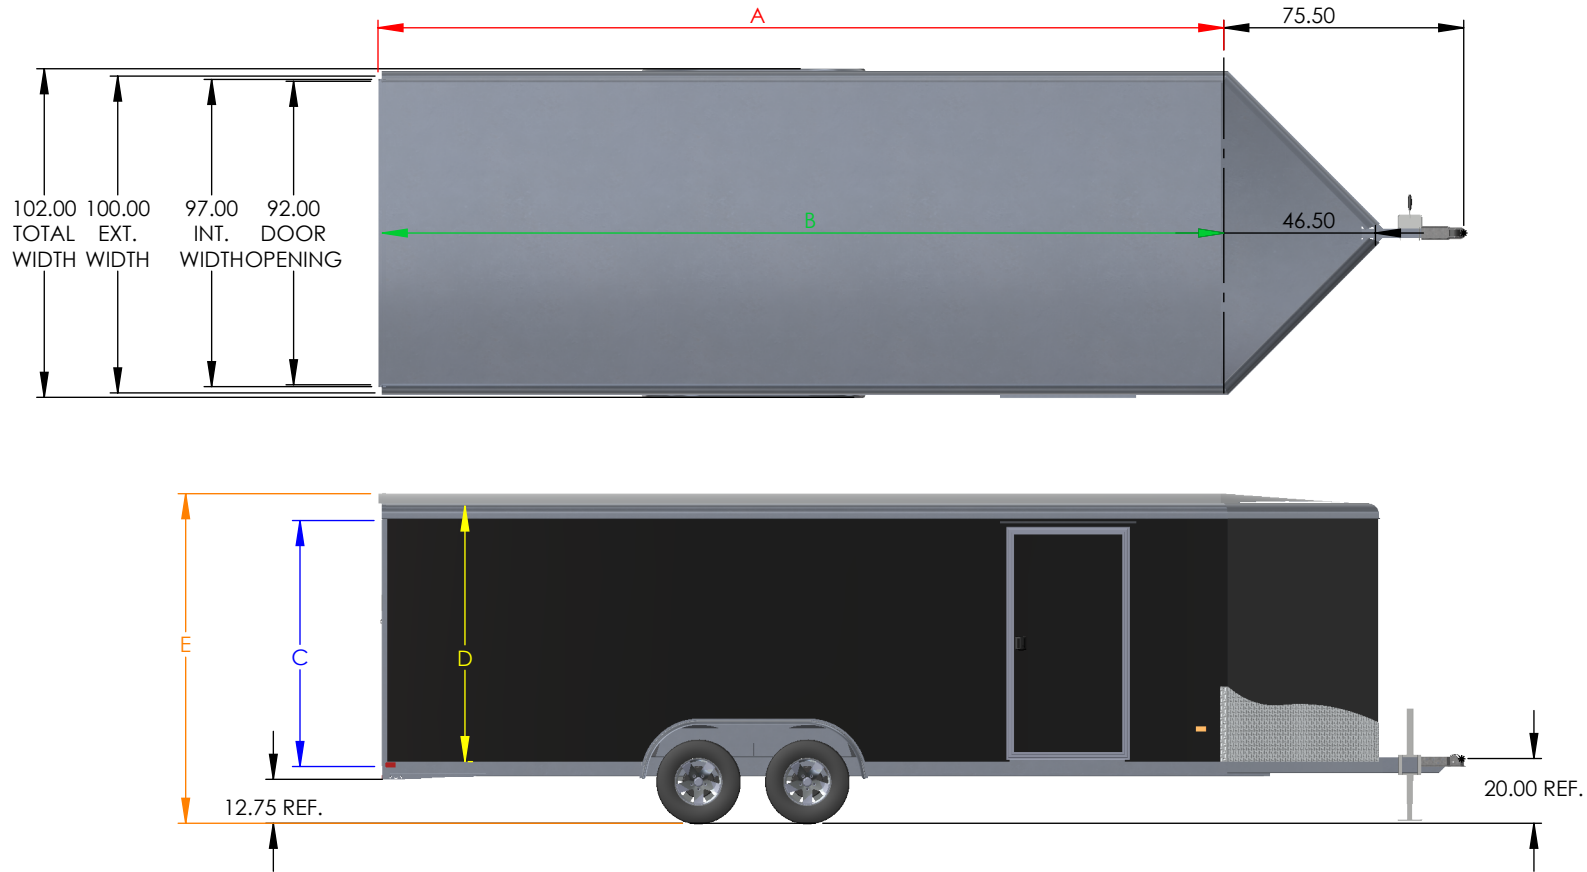

NOTE:
DISTANCE BETWEEN WHEEL WELLS IS 82".
TRAILER DIMENSIONS ARE WITH 3500# AXLES.
WITH OPTIONAL 5200# AXLES TRAILER HEIGHT WILL RAISE 2".
TRAILER HEIGHTS ARE REFERENCE AND SUBJECT TO CHANGE.

MODEL	OUTSIDE BOX LENGTH (A)	INSIDE BOX LENGTH (B)
NCB1885TR	216"	214"
NCB2085TR	240"	238"
NCB2285TR	264"	262"
NCB2485TR	288"	286"
NCB2685TR	312"	310"

NCBR	Rear Door Hgt (C)	Front Door Hgt	Front Door Width	Int Hgt @ Center (D)	Overall Hgt (E)
STD Height	76.25"	70"	58"	80.25"	102.00"
6" Plus Height	82.25"	76"	58"	86.25"	108.00"
12" Plus Height	88.25"	82"	58"	92.25"	114.00"

NEO TRAILERS

DRAWN BY: TYLER A BOURASSA
DATE: 2/26/2024

TRAILER MODEL: NCBR

TITLE: **TRAILER DIMENSIONS**

DO NOT SCALE DRAWING