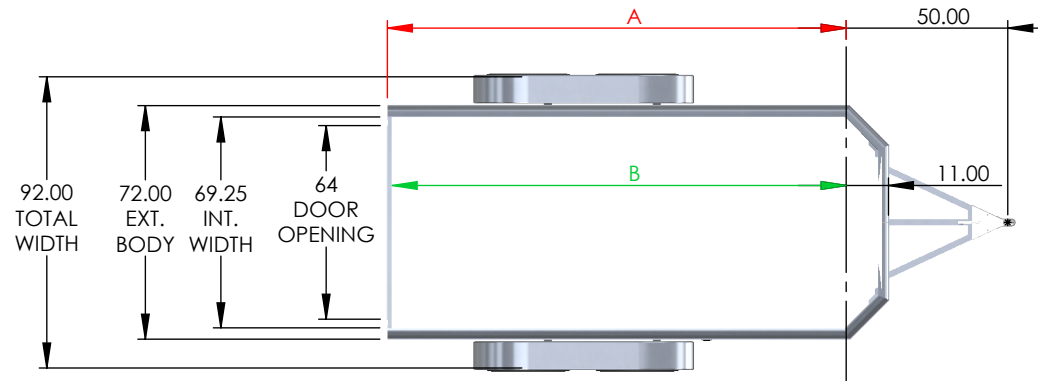

MODEL	OUTSIDE BOX LENGTH (A)	INSIDE BOX LENGTH (B)
NAC126TR	144"	142"

6 WIDE ROUND TOP	Rear Door Hgt (C)	Int Hgt @ Center (D)	Overall Hgt (E)
STD Height	67.25"	72.50"	93.00"
6" Plus Height	73.25"	78.50"	99.00"
12" Plus Height	79.25"	84.50"	105.00"

DRAWN BY: TYLER A BOURASSA
DATE: 4/28/2020

TRAILER MODEL:	NACR 6 WIDE
TITLE:	TRAILER DIMENSIONS
DO NOT SCALE DRAWING