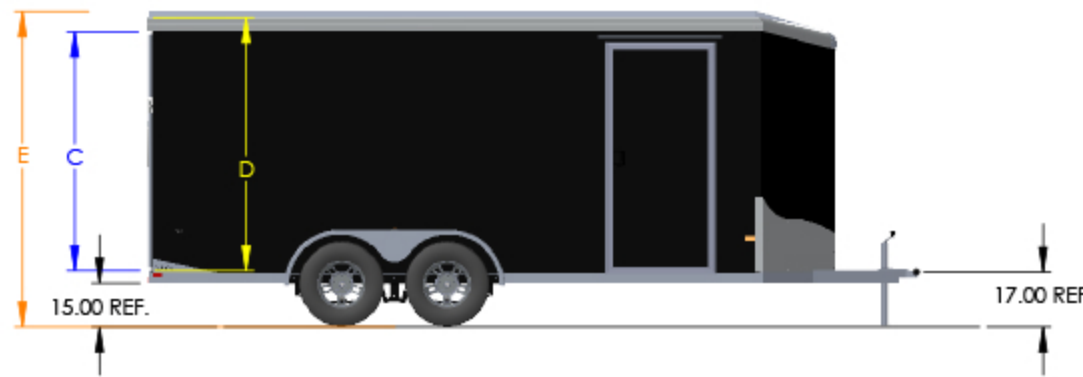

MODEL	OUTSIDE BOX LENGTH (A)	INSIDE BOX LENGTH (B)
NAV127SR	144"	142"
NAV127TR	144"	142"
NAV147TR	168"	166"
NAV167TR	192"	190"
NAV187TR	216"	214"
NAV207TR	240"	238"

7 WIDE ROUND TOP	Rear Door Hgt (C)	Int Hgt @ Center (D)	Overall Hgt (E)
STD Height	73.25"	78.50"	99.00"
6" Plus Height	79.25"	84.50"	105.00"
12" Plus Height	85.25"	90.50"	111.00"

NEO TRAILERS

DRAWN BY: TYLER A BOURASSA
DATE: 8/15/2019

TRAILER MODEL: NAVR 7 WIDE

TITLE: TRAILER DIMENSIONS

DO NOT SCALE DRAWING