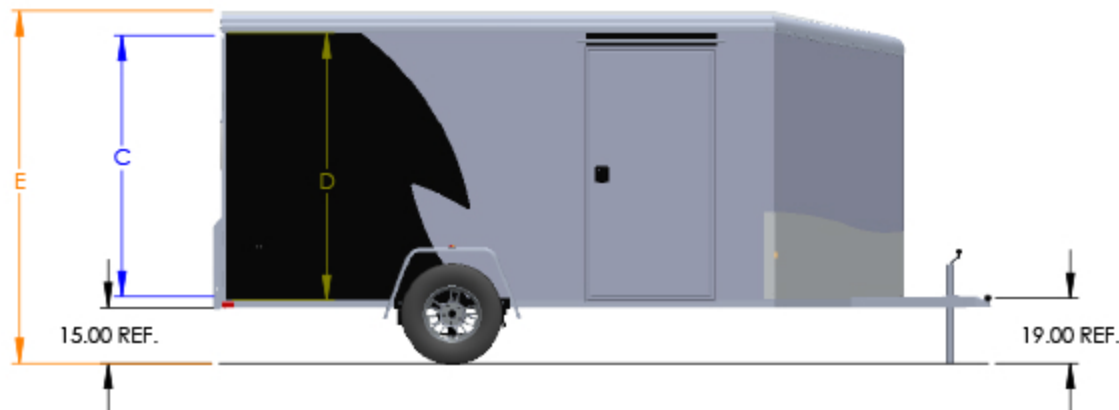

6 WIDE ROUND TOP	Rear Door Hgt (C)	Int Hgt @ Center (D)	Overall Hgt (E)
STD Height	67.25"	72.5"	93"
6" Plus Height	73.25"	78.5"	99"
12" Plus Height	79.25"	84.5"	105"
6" Negative Height	61.25"	66.5"	87"