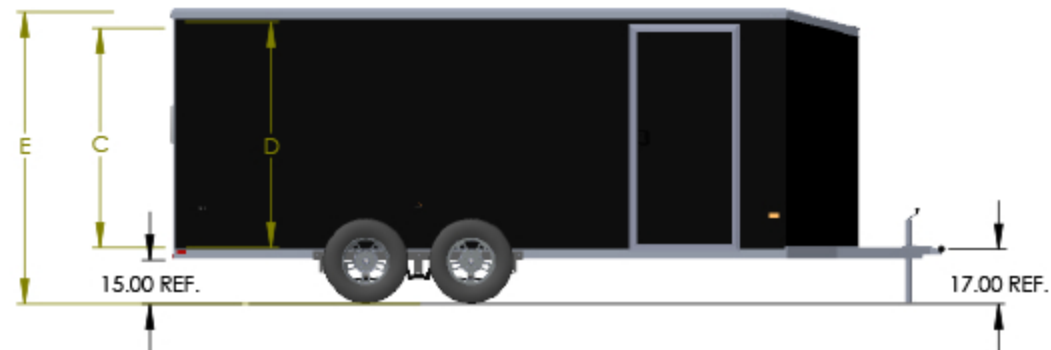

MODEL	OUTSIDE BOX LENGTH (A)	INSIDE BOX LENGTH (B)
NAV127SF	144"	142"
NAV127TF	144"	142"
NAV147TF	168"	166"
NAV167TF	192"	190"
NAV187TF	216"	214"
NAV207TF	240"	238"

7 WIDE FLAT TOP	Rear Door Hgt (C)	Int Hgt @ Center (D)	Overall Hgt (E)
STD Height	67.25"	72.75"	91.75"
6" Plus Height	73.25"	78.75"	97.75"
12" Plus Height	79.25"	84.75"	103.75"

DRAWN BY TYLER A BOURASSA	DATE 8/15/2019

TRAILER MODEL:	NAVF 7 WIDE
TITLE:	TRAILER DIMENSIONS
DO NOT SCALE DRAWING