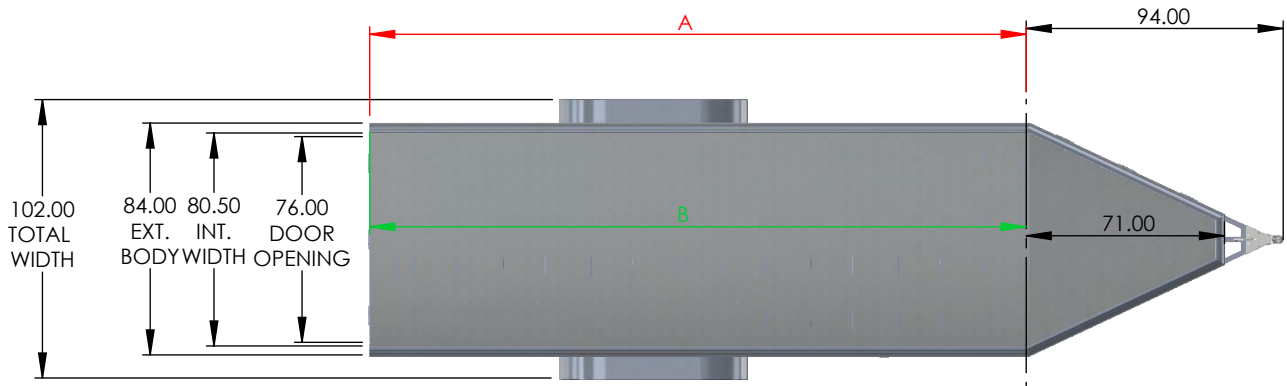

Model	Outside Box Length (A)	Inside Box Length (B)
NASA237	216"	214"
NASA257	240"	238"
NASA277	264"	262"

NASA	ROOF TYPE	Rear Door Hgt (C)	Front Door Hgt	Front Door Width	Int Hgt @ Center (D)	Overall Hgt (E)
STD Height	ROUND TOP	73.25"	69.25"	71.00"	78.50"	99.25"
6" Plus Height		79.25"	75.25"	71.00"	84.50"	105.25"
12" Plus Height		85.25"	81.25"	71.00"	90.50"	111.25"
STD Height	FLAT TOP	70.25"	69.25"	71.00"	75.00"	95.75"
6" Plus Height		76.25"	75.25"	71.00"	81.00"	101.75"
12" Plus Height		82.25"	81.25"	71.00"	87.00"	107.75"

DRAWN BY	DATE
TYLER A BOURASSA	10/10/2019

TRAILER MODEL:	NASA
TITLE:	TRAILER DIMENSIONS
DO NOT SCALE DRAWING