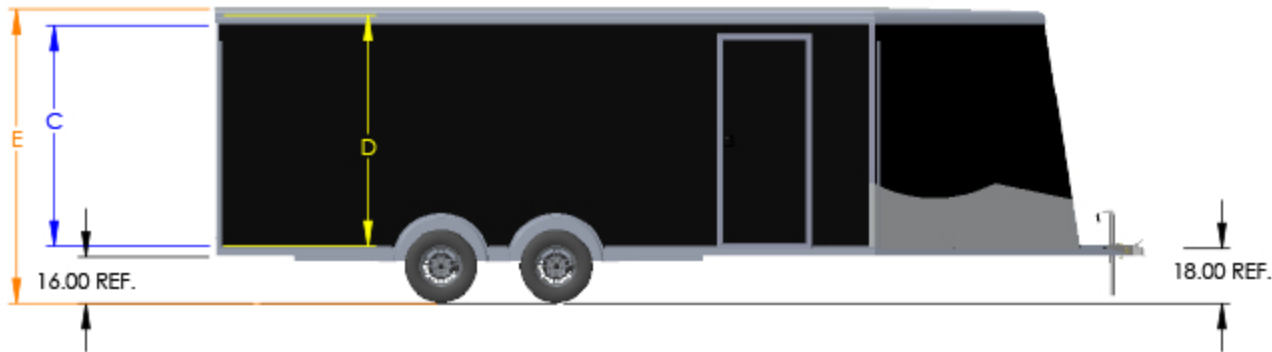

NASX7.5 Round Top	Rear Door Hgt (C)	Front Door Hgt	Front Door Width	Int Hgt @ Center (D)	Overall Hgt (E)
STD Height	73.25"	69.25"	74.00"	78.50"	99.25"
6" Plus Height	79.25"	75.25"	74.00"	84.50"	105.25"
12" Plus Height	85.25"	81.25"	74.00"	90.50"	111.25"

DRAWN BY: TYLER A BOURASSA
DATE: 8/15/2019

TRAILER MODEL:	NASX
TITLE:	TRAILER DIMENSIONS
DO NOT SCALE DRAWING