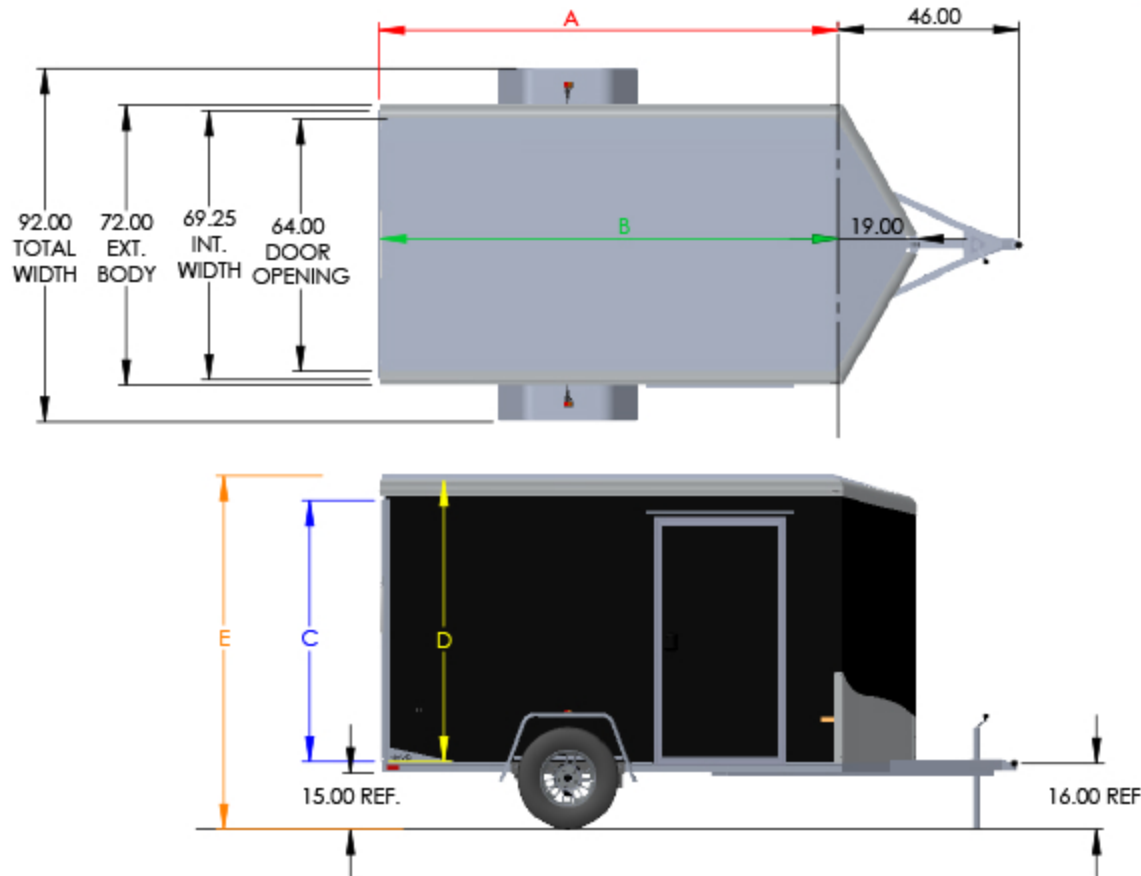

MODEL	OUTSIDE BOX LENGTH (A)	INSIDE BOX LENGTH (B)
NAV106SR	120"	118"
NAV126SR	144"	142"
NAV126TR	144"	142"
NAV146SR	168"	166"
NAV146TR	168"	166"

6 WIDE ROUND TOP	Rear Door Hgt (C)	Int Hgt @ Center (D)	Overall Hgt (E)
STD Height	67.25"	72.75"	91.75"
6" Plus Height	73.25"	78.75"	97.75"
12" Plus Height	79.25"	84.75"	103.75"

DRAWN BY TYLER A BOURASSA	DATE 8/15/2019

TRAILER MODEL: NAVR 6 WIDE
TITLE: TRAILER DIMENSIONS
DO NOT SCALE DRAWING