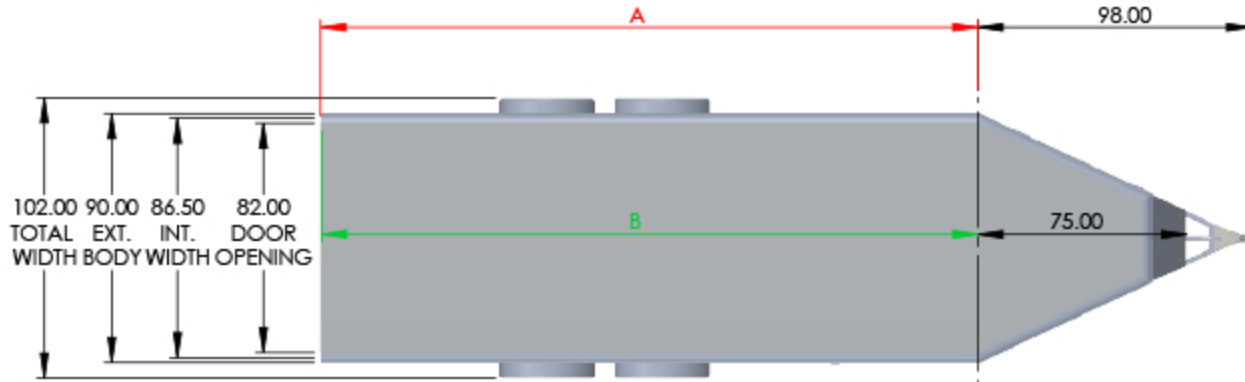

DISTANCE BETWEEN WHEEL WELLS IS 82"

Model		Outside Box Length (A)	Inside Box Length (B)
NASX1975TR	TANDEM AXLE	168"	166"
NASX2175TR		192"	190"
NASX2375TR		216"	214"
NASX2575TR	TANDEM	240"	238"
NASX2775TR	SPREAD	264"	262"
NASX2975TR	AXLE	288"	286"
NASX3075TR	TRIPLE AXLE	300"	298"
NASX3275TR		324"	322"
NASX3475TR		348"	346"