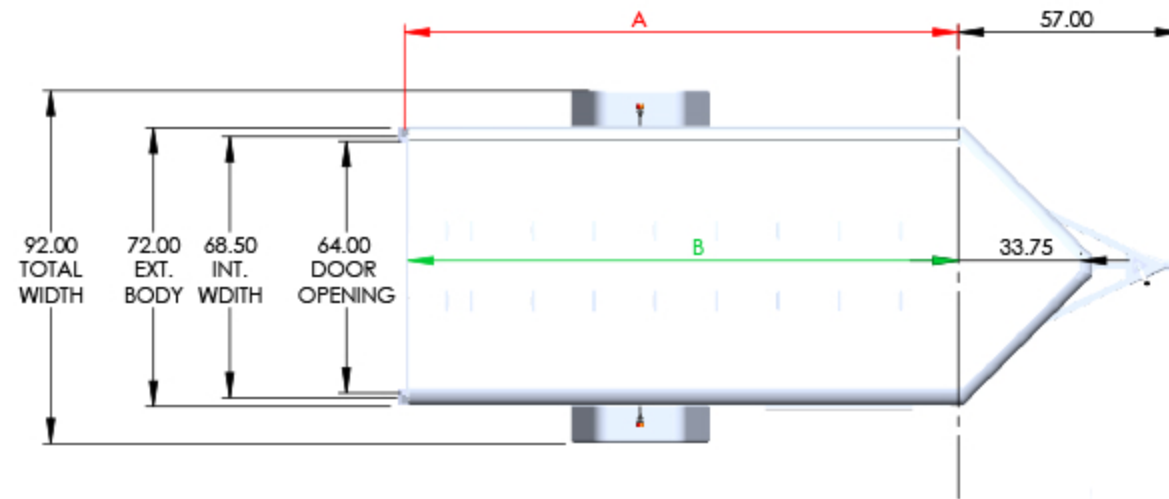

MODEL	OUTSIDE BOX LENGTH (A)	INSIDE BOX LENGTH (B)
NAM106SR	120"	118"
NAM126SR	144"	142"
NAM126TR	144"	142"