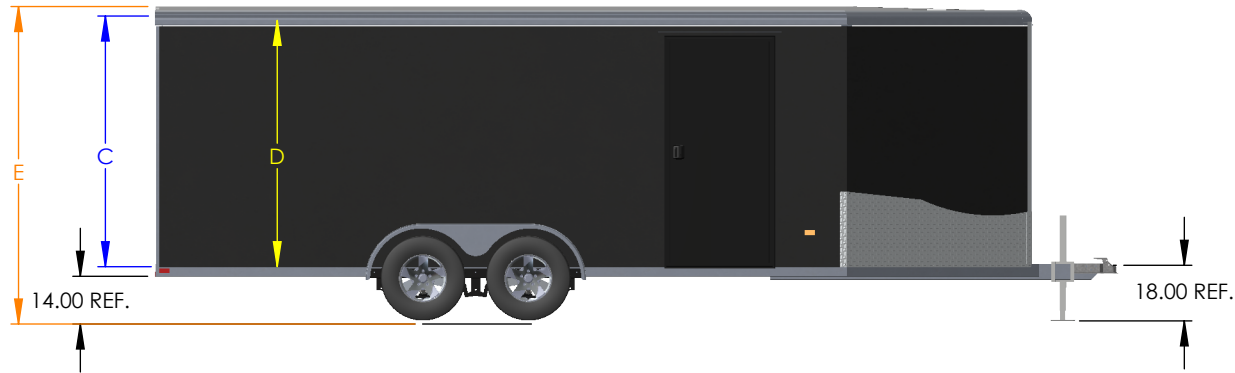

7 Wide Round Top	Rear Door Hgt (C)	Front Door Hgt	Front Door Width	Int Hgt @ Center (D)	Overall Hgt (E)
STD Height	73.25"	69.25"	61.00"	78.50"	99.25"
6" Plus Height	79.25"	75.25"	61.00"	84.50"	105.25"
12" Plus Height	85.25"	81.25"	61.00"	90.50"	111.25"

DRAWN BY TYLER A BOURASSA	DATE 2/26/2024

TRAILER MODEL:	NASR 7 WIDE
TITLE:	TRAILER DIMENSIONS
DO NOT SCALE DRAWING