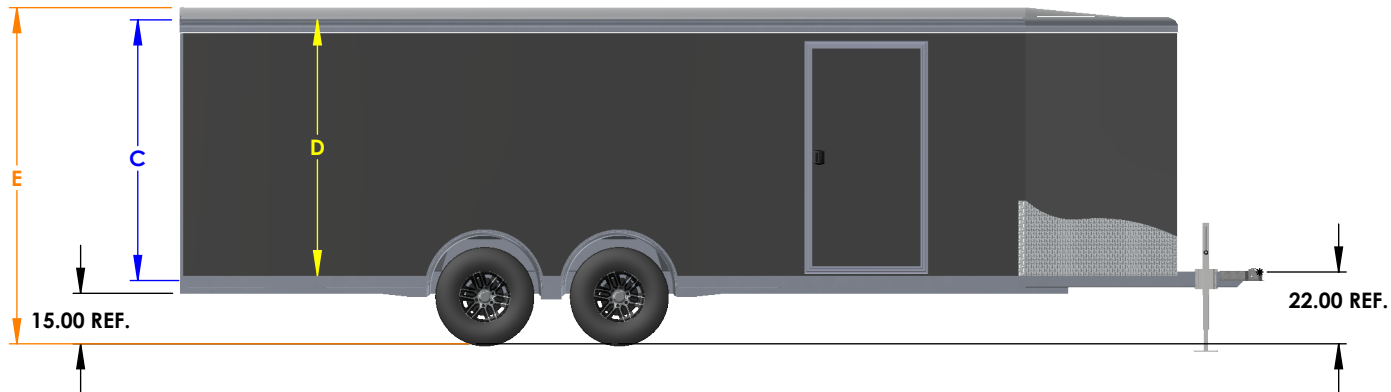

NOTE:
DISTANCE BETWEEN WHEEL WELLS IS 82".
TRAILER DIMENSIONS ARE WITH 5200# AXLES.
WITH OPTIONAL 6000# AXLES TRAILER HEIGHT WILL RAISE 1".
TRAILER HEIGHTS ARE REFERENCE AND SUBJECT TO CHANGE.
FRONT RAMP DOOR IS STANDARD

MODEL	OUTSIDE BOX LENGTH (A)	INSIDE BOX LENGTH (B)
NAX2085	240"	238"
NAX2285	264"	262"
NAX2485	288"	286"
NAX2685	312"	310"

NAX	Rear Door Hgt (C)	Front Ramp Door Hgt	Front Ramp Door Width	Int Hgt @ Center (D)	Overall Hgt (E)
STD Height	76.25"	70"	58"	80.25"	102.00"
6" Plus Height	82.25"	76"	58"	86.25"	108.00"
12" Plus Height	88.25"	82"	58"	92.25"	114.00"

NEO TRAILERS

DRAWN BY: TYLER A BOURASSA
DATE: 1/10/2024

TRAILER MODEL:	NAX
TITLE:	TRAILER DIMENSIONS
DO NOT SCALE DRAWING