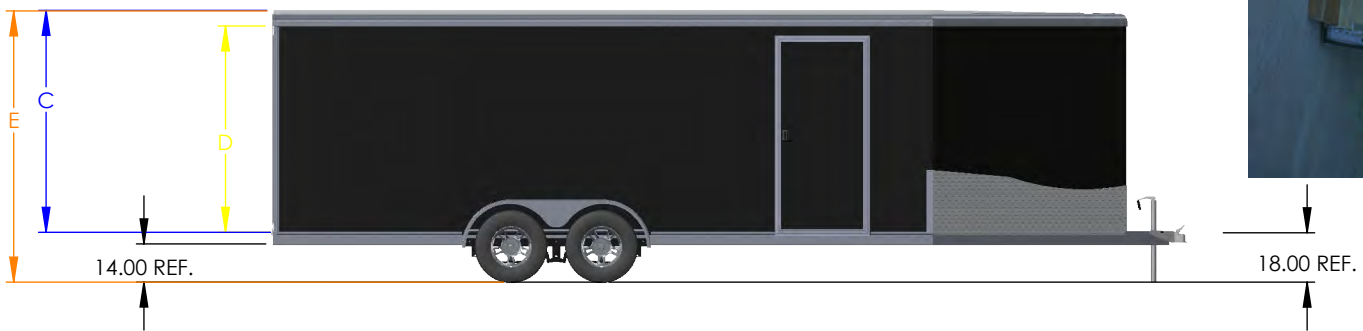

Model	Outside Box Length (A)	Inside Box Length (B)
NASA237	216"	214"
NASA257	240"	238"
NASA277	264"	262"

NASA	ROOF TYPE	Rear Door Hgt (C)	Front Door Hgt	Front Door Width	Int Hgt @ Center (D)	Overall Hgt (E)
STD Height	ROUND TOP	73.25"	69.25"	71.00"	78.50"	99.25"
6" Plus Height		79.25"	75.25"	71.00"	84.50"	105.25"
12" Plus Height		85.25"	81.25"	71.00"	90.50"	111.25"
STD Height	FLAT TOP	70.25"	69.25"	71.00"	75.00"	95.75"
6" Plus Height		76.25"	75.25"	71.00"	81.00"	101.75"
12" Plus Height		82.25"	81.25"	71.00"	87.00"	107.75"

DRAWN BY	DATE
TYLER A BOURASSA	10/10/2019

TRAILER MODEL:	NASA
TITLE:	TRAILER DIMENSIONS
DO NOT SCALE DRAWING