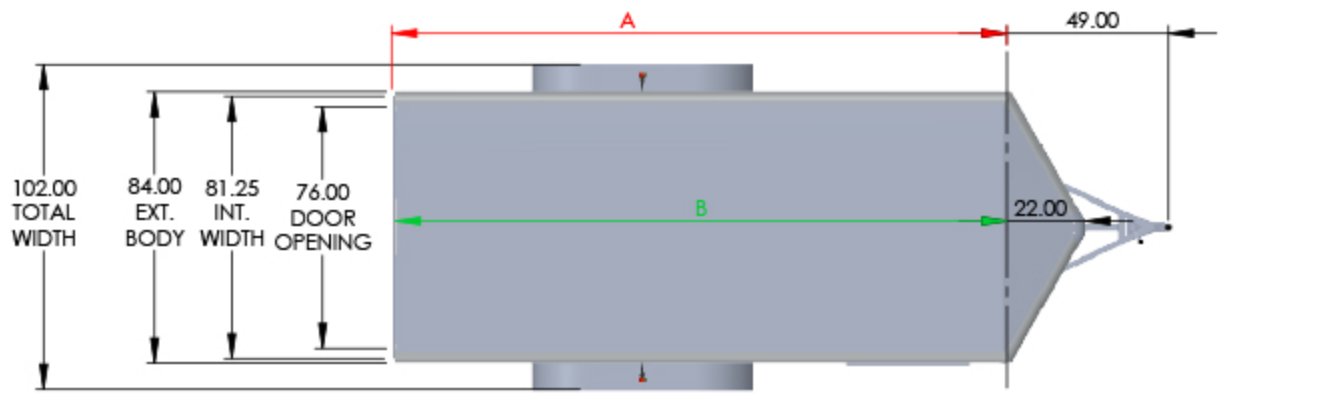

MODEL	OUTSIDE BOX LENGTH (A)	INSIDE BOX LENGTH (B)
NAV127SR	144"	142"
NAV127TR	144"	142"
NAV147TR	168"	166"
NAV167TR	192"	190"
NAV187TR	216"	214"
NAV207TR	240"	238"

7 WIDE ROUND TOP	Rear Door Hgt (C)	Int Hgt @ Center (D)	Overall Hgt (E)
STD Height	73.25"	78.50"	99.00"
6" Plus Height	79.25"	84.50"	105.00"
12" Plus Height	85.25"	90.50"	111.00"

NEO TRAILERS

DRAWN BY: TYLER A BOURASSA
DATE: 8/15/2019

TRAILER MODEL: NAVR 7 WIDE

TITLE: TRAILER DIMENSIONS

DO NOT SCALE DRAWING