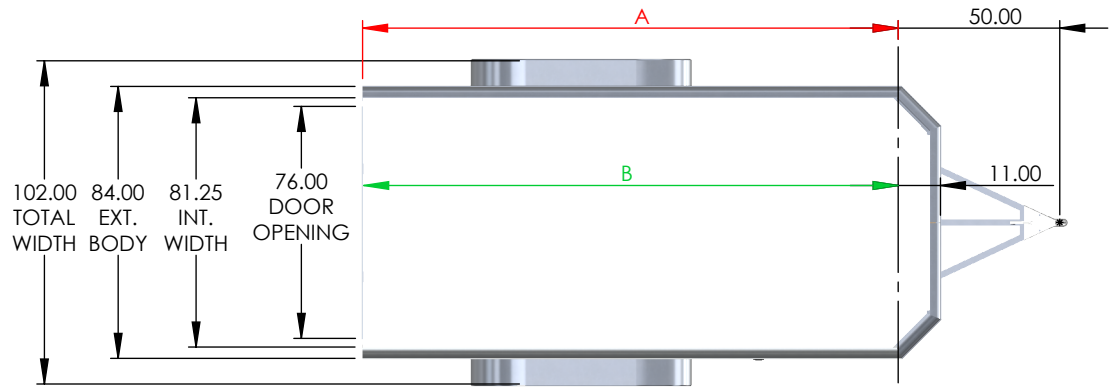

MODEL	OUTSIDE BOX LENGTH (A)	INSIDE BOX LENGTH (B)
NAC127TR	144"	142"
NAC147TR	168"	166"
NAC167TR	192"	190"
NAC187TR	216"	214"
NAC207TR	240"	238"

7 WIDE ROUND TOP	Rear Door Hgt (C)	Int Hgt @ Center (D)	Overall Hgt (E)
STD Height	73.25"	78.50"	99.00"
6" Plus Height	79.25"	84.50"	105.00"
12" Plus Height	85.25"	90.50"	111.00"

DRAWN BY: TYLER A BOURASSA
DATE: 4/28/2020

TRAILER MODEL: NACR 7 WIDE

TITLE: **TRAILER DIMENSIONS**

DO NOT SCALE DRAWING