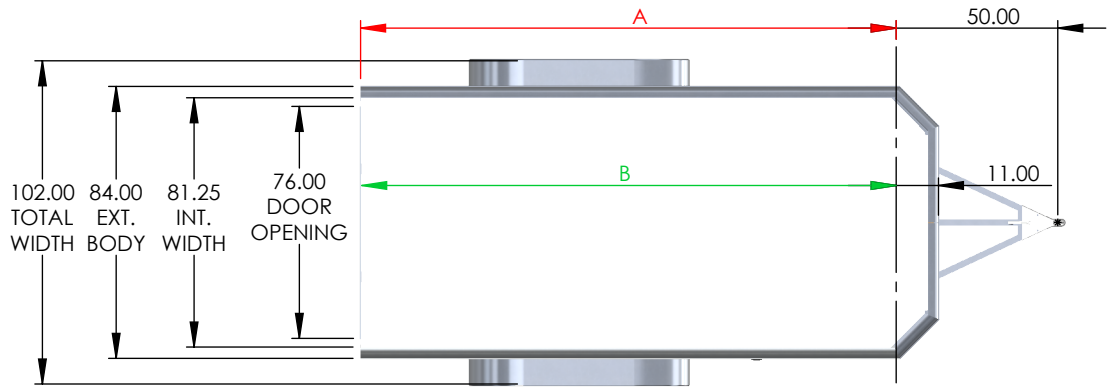

MODEL	OUTSIDE BOX LENGTH (A)	INSIDE BOX LENGTH (B)
NAC127TR	144"	142"
NAC147TR	168"	166"
NAC167TR	192"	190"
NAC187TR	216"	214"
NAC207TR	240"	238"

7 WIDE ROUND TOP	Rear Door Hgt (C)	Int Hgt @ Center (D)	Overall Hgt (E)
STD Height	73.25"	78.50"	99.00"
6" Plus Height	79.25"	84.50"	105.00"
12" Plus Height	85.25"	90.50"	111.00"

DRAWN BY
TYLER A BOURASSA

DATE
4/28/2020

TRAILER MODEL: NACR 7 WIDE

TITLE:
TRAILER DIMENSIONS

DO NOT SCALE DRAWING