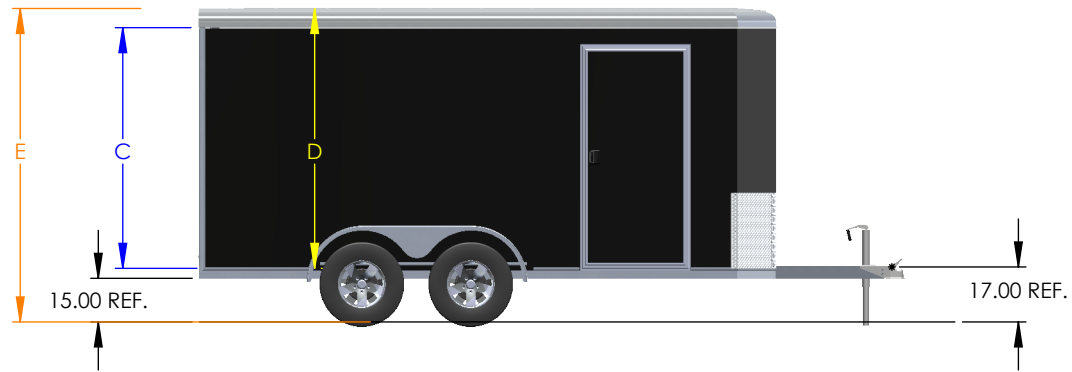

MODEL	OUTSIDE BOX LENGTH (A)	INSIDE BOX LENGTH (B)
NAC127TR	144"	142"
NAC147TR	168"	166"
NAC167TR	192"	190"
NAC187TR	216"	214"
NAC207TR	240"	238"

7 WIDE ROUND TOP	Rear Door Hgt (C)	Int Hgt @ Center (D)	Overall Hgt (E)
STD Height	73.25"	78.50"	99.00"
6" Plus Height	79.25"	84.50"	105.00"
12" Plus Height	85.25"	90.50"	111.00"

DRAWN BY
TYLER A BOURASSA

DATE
4/28/2020

TRAILER MODEL: NACR 7 WIDE

TITLE:
TRAILER DIMENSIONS

DO NOT SCALE DRAWING