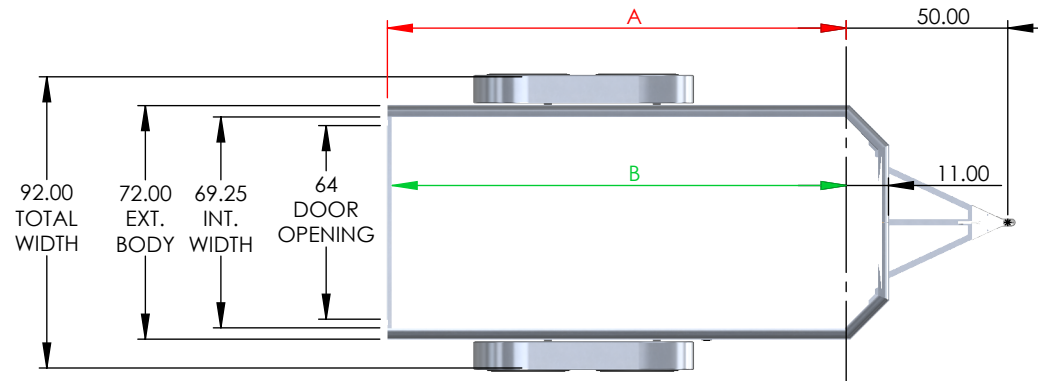

MODEL	OUTSIDE BOX LENGTH (A)	INSIDE BOX LENGTH (B)
NAC126TR	144"	142"

6 WIDE ROUND TOP	Rear Door Hgt (C)	Int Hgt @ Center (D)	Overall Hgt (E)
STD Height	67.25"	72.50"	93.00"
6" Plus Height	73.25"	78.50"	99.00"
12" Plus Height	79.25"	84.50"	105.00"

DRAWN BY TYLER A BOURASSA	DATE 4/28/2020

TRAILER MODEL:	NACR 6 WIDE
TITLE:	TRAILER DIMENSIONS
DO NOT SCALE DRAWING