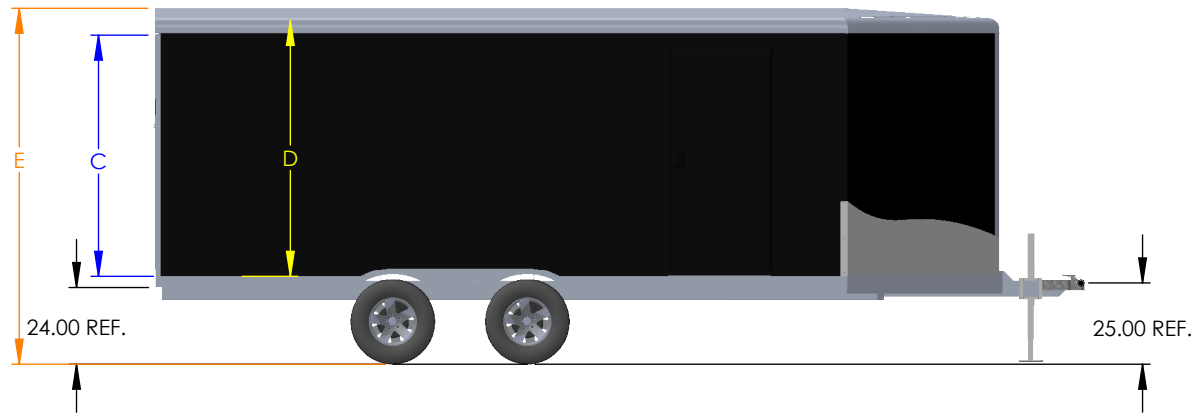

MODEL	OUTSIDE BOX LENGTH (A)	INSIDE BOX LENGTH (B)
NDO1685TR	144"	142"
NDO1885TR	168"	166"
NDO2085TR	192"	190"
NDO2285TR	216"	214"
NDO2485TR	240"	238"
NDO2685TR	264"	262"

NDO	Rear Door Hgt (C)	Front Door Hgt	Front Door Width	Int Hgt @ Center (D)	Overall Hgt (E)
STD Height	73.25"	70"	58"	80.25"	110.50"
6" Plus Height	79.25"	76"	58"	86.25"	116.50"
12" Plus Height	85.25"	82"	58"	92.25"	122.50"

DRAWN BY: TYLER A BOURASSA
DATE: 1/13/2023

TRAILER MODEL: NDO

TITLE: **TRAILER DIMENSIONS**
DO NOT SCALE DRAWING