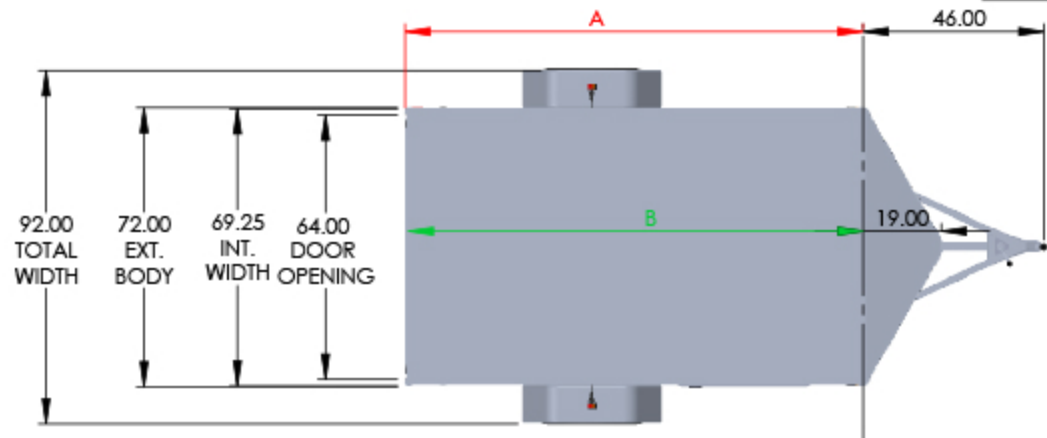

MODEL	OUTSIDE BOX LENGTH (A)	INSIDE BOX LENGTH (B)
NAV106SF	120"	118"
NAV126SF	144"	142"
NAV126TF	144"	142"
NAV146SF	168"	166"
NAV146TF	168"	166"

6 WIDE FLAT TOP	Rear Door Hgt (C)	Int Hgt @ Center (D)	Overall Hgt (E)
STD Height	67.25"	72.75"	91.75"
6" Plus Height	73.25"	78.75"	97.75"
12" Plus Height	79.25"	84.75"	103.75"

DRAWN BY TYLER A BOURASSA	DATE 8/15/2019

TRAILER MODEL: NAV 6 WIDE
TITLE: TRAILER DIMENSIONS
DO NOT SCALE DRAWING