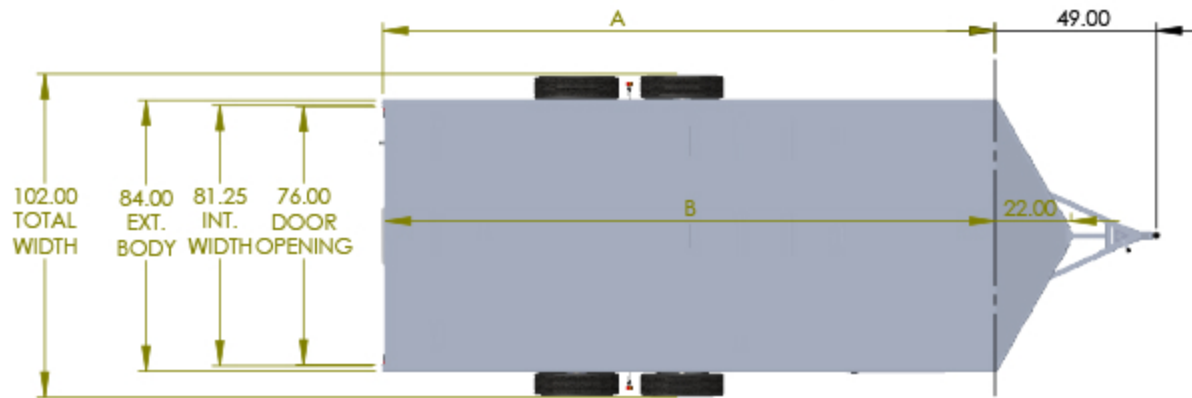

MODEL	OUTSIDE BOX LENGTH (A)	INSIDE BOX LENGTH (B)
NAV127SF	144"	142"
NAV127TF	144"	142"
NAV147TF	168"	166"
NAV167TF	192"	190"
NAV187TF	216"	214"
NAV207TF	240"	238"

7 WIDE FLAT TOP	Rear Door Hgt (C)	Int Hgt @ Center (D)	Overall Hgt (E)
STD Height	67.25"	72.75"	91.75"
6" Plus Height	73.25"	78.75"	97.75"
12" Plus Height	79.25"	84.75"	103.75"

DRAWN BY TYLER A BOURASSA	DATE 8/15/2019

TRAILER MODEL:	NAVF 7 WIDE
TITLE:	TRAILER DIMENSIONS
DO NOT SCALE DRAWING