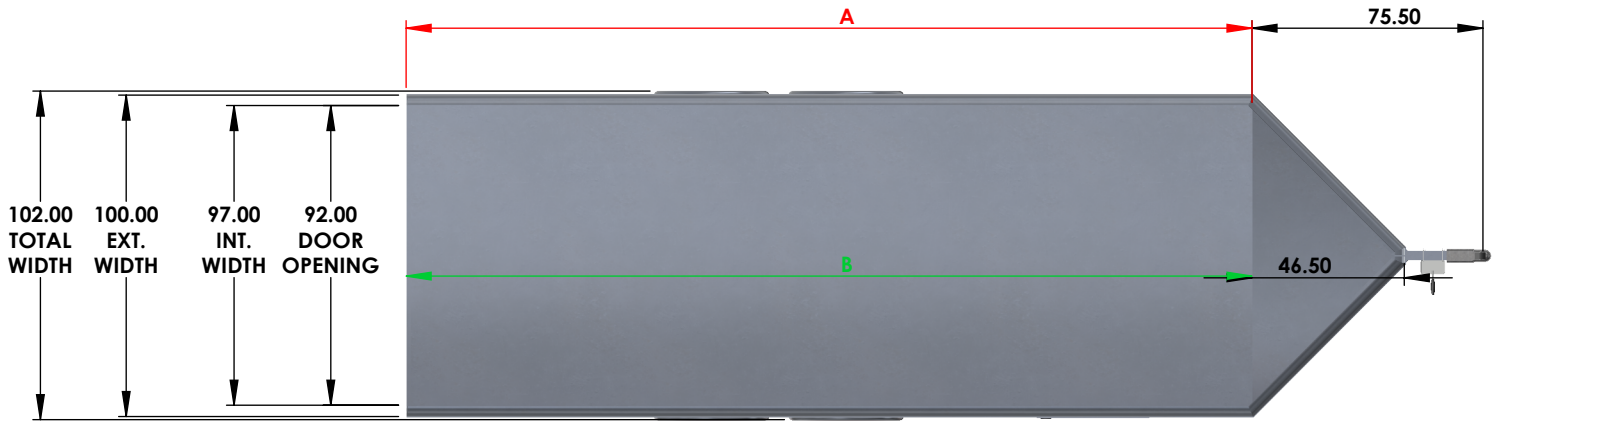

NOTE:
DISTANCE BETWEEN WHEEL WELLS IS 82".
TRAILER DIMENSIONS ARE WITH 5200# AXLES.
WITH OPTIONAL 6000# AXLES TRAILER HEIGHT WILL RAISE 1".
TRAILER HEIGHTS ARE REFERENCE AND SUBJECT TO CHANGE.
FRONT RAMP DOOR IS STANDARD

MODEL	OUTSIDE BOX LENGTH (A)	INSIDE BOX LENGTH (B)
NAX2085	240"	238"
NAX2285	264"	262"
NAX2485	288"	286"
NAX2685	312"	310"

NAX	Rear Door Hgt (C)	Front Ramp Door Hgt	Front Ramp Door Width	Int Hgt @ Center (D)	Overall Hgt (E)
STD Height	76.25"	70"	58"	80.25"	102.00"
6" Plus Height	82.25"	76"	58"	86.25"	108.00"
12" Plus Height	88.25"	82"	58"	92.25"	114.00"

NEO TRAILERS

DRAWN BY: TYLER A BOURASSA
DATE: 1/10/2024

TRAILER MODEL:	NAX
TITLE:	TRAILER DIMENSIONS
DO NOT SCALE DRAWING