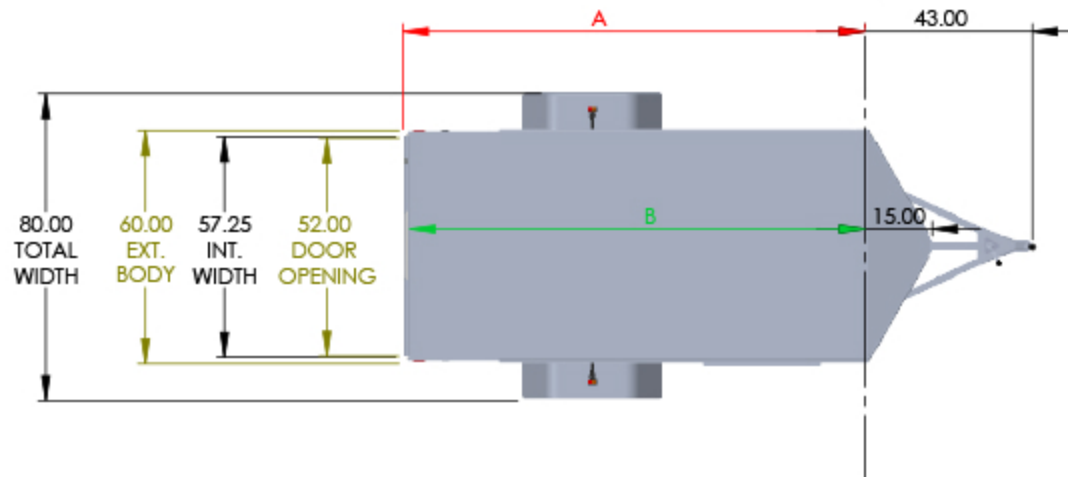

MODEL	OUTSIDE BOX LENGTH (A)	INSIDE BOX LENGTH (B)
NAV85SF	96"	94"
NAV105SF	120"	118"
NAV125SF	144"	142"

5 WIDE FLAT TOP	Rear Door Hgt (C)	Int Hgt @ Center (D)	Overall Hgt (E)
STD Height	53.25"	58.5"	77.25"
6" Plus Height	59.25"	64.5"	83.25"
12" Plus Height	65.25"	70.5"	89.25"

DRAWN BY TYLER A BOURASSA	DATE 8/15/2019

TRAILER MODEL: NAV 5 WIDE
TITLE: TRAILER DIMENSIONS
DO NOT SCALE DRAWING