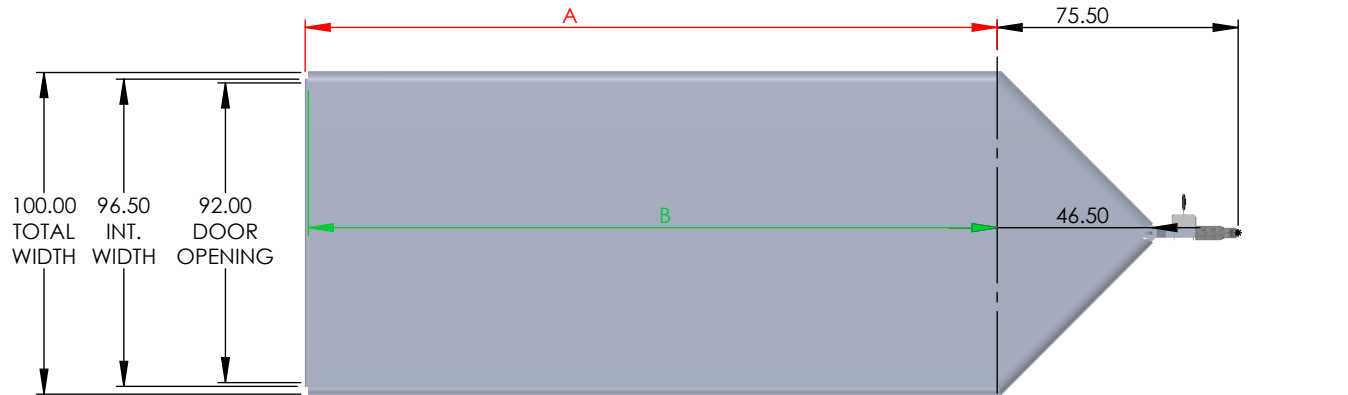

MODEL	OUTSIDE BOX LENGTH (A)	INSIDE BOX LENGTH (B)
NDO1685TR	144"	142"
NDO1885TR	168"	166"
NDO2085TR	192"	190"
NDO2285TR	216"	214"
NDO2485TR	240"	238"
NDO2685TR	264"	262"

NDO	Rear Door Hgt (C)	Front Door Hgt	Front Door Width	Int Hgt @ Center (D)	Overall Hgt (E)
STD Height	73.25"	70"	58"	80.25"	110.50"
6" Plus Height	79.25"	76"	58"	86.25"	116.50"
12" Plus Height	85.25"	82"	58"	92.25"	122.50"

DRAWN BY: TYLER A BOURASSA
DATE: 1/13/2023

TRAILER MODEL: NDO

TITLE: **TRAILER DIMENSIONS**
DO NOT SCALE DRAWING