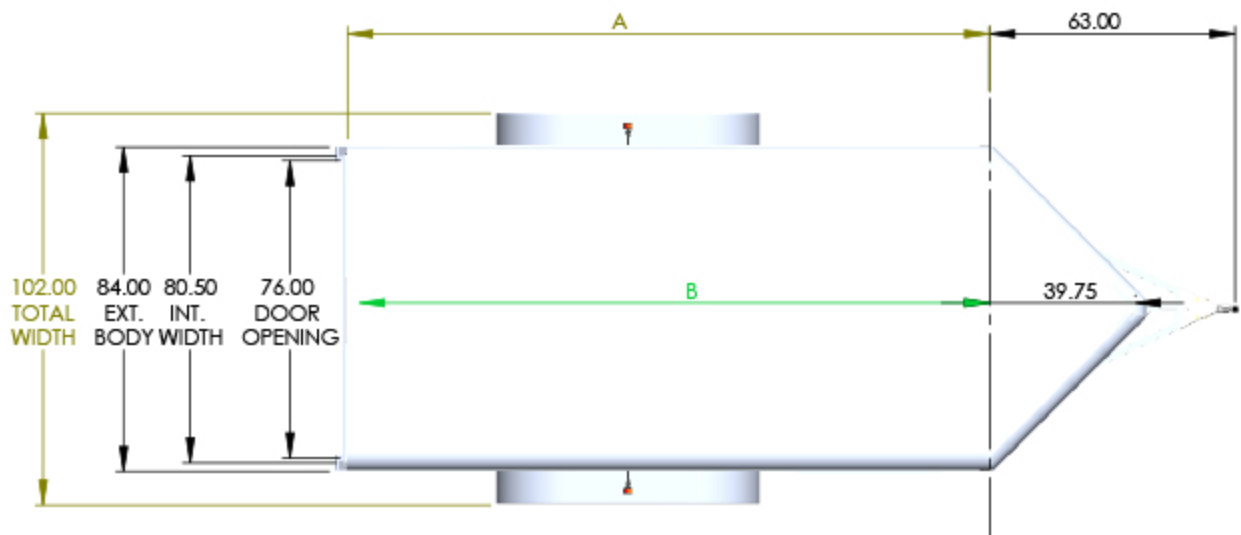

MODEL	OUTSIDE BOX LENGTH (A)	INSIDE BOX LENGTH (B)
NAM127SR	144"	142"
NAM127TR	144"	142"
NAM147TR	168"	166"
NAM167TR	192"	190"
NAM187TR	216"	214"
NAM207TR	240"	238"