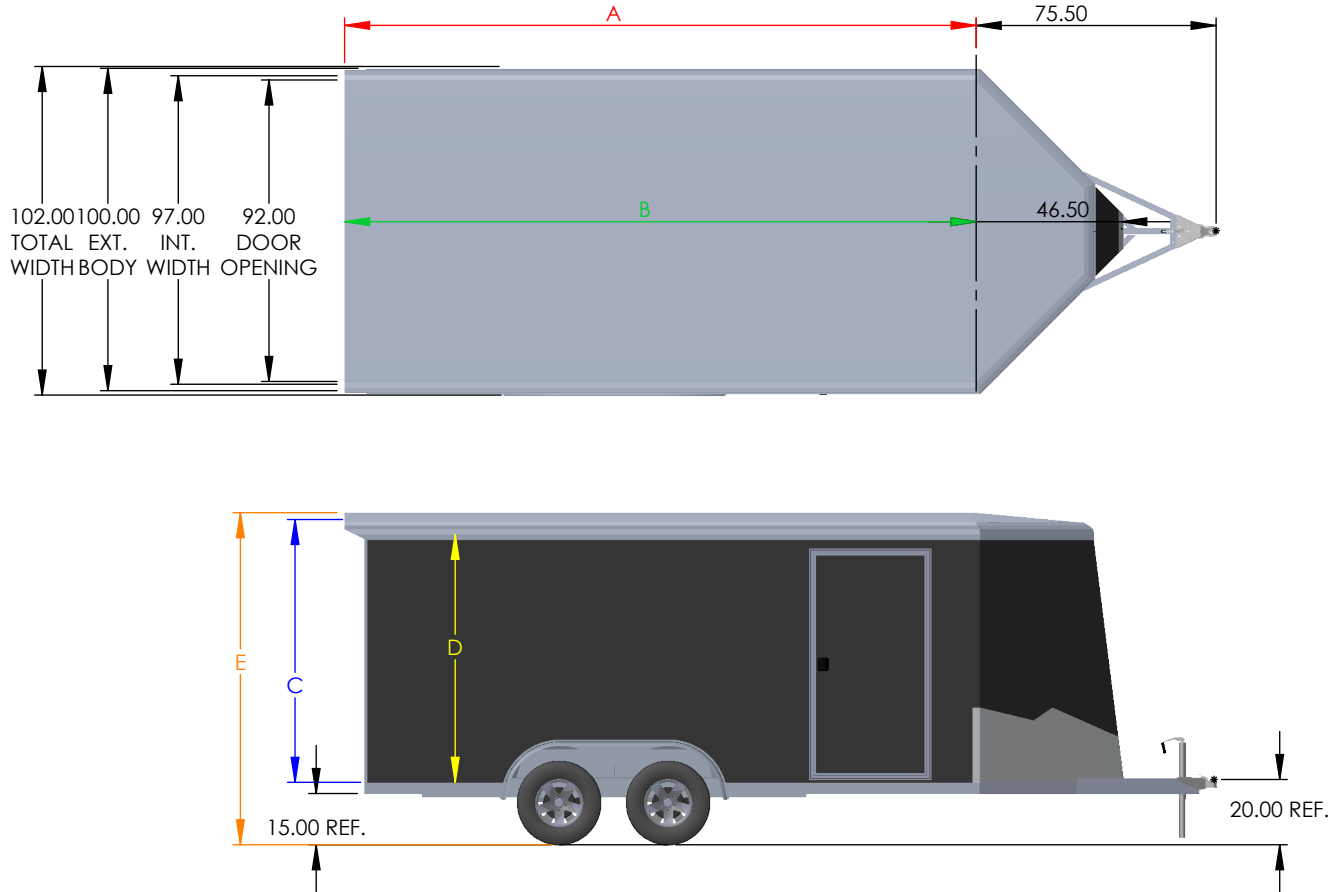

NOTE:
DISTANCE BETWEEN WHEEL WELLS IS 82".
TRAILER DIMENSIONS ARE WITH 3500# AXLES.
WITH OPTIONAL 5200# AXLES TRAILER HEIGHT WILL RAISE 2".
TRAILER HEIGHTS ARE REFERENCE AND SUBJECT TO CHANGE.

MODEL	OUTSIDE BOX LENGTH (A)	INSIDE BOX LENGTH (B)
NAUX1485R	168"	166"
NAUX1685R	192"	190"
NAUX1885R	216"	214"
NAUX2085R	240"	238"

NAUX	Rear Door Hgt (C)	Int Hgt @ Center (D)	Overall Hgt (E)
STD Height	73.25"	80.25"	102.00"
6" Plus Height	79.25"	86.25"	108.00"
12" Plus Height	85.25"	92.25"	114.00"

DRAWN BY: TYLER A BOURASSA
DATE: 5/26/2023

TRAILER MODEL:	NAUX
TITLE:	TRAILER DIMENSIONS
DO NOT SCALE DRAWING