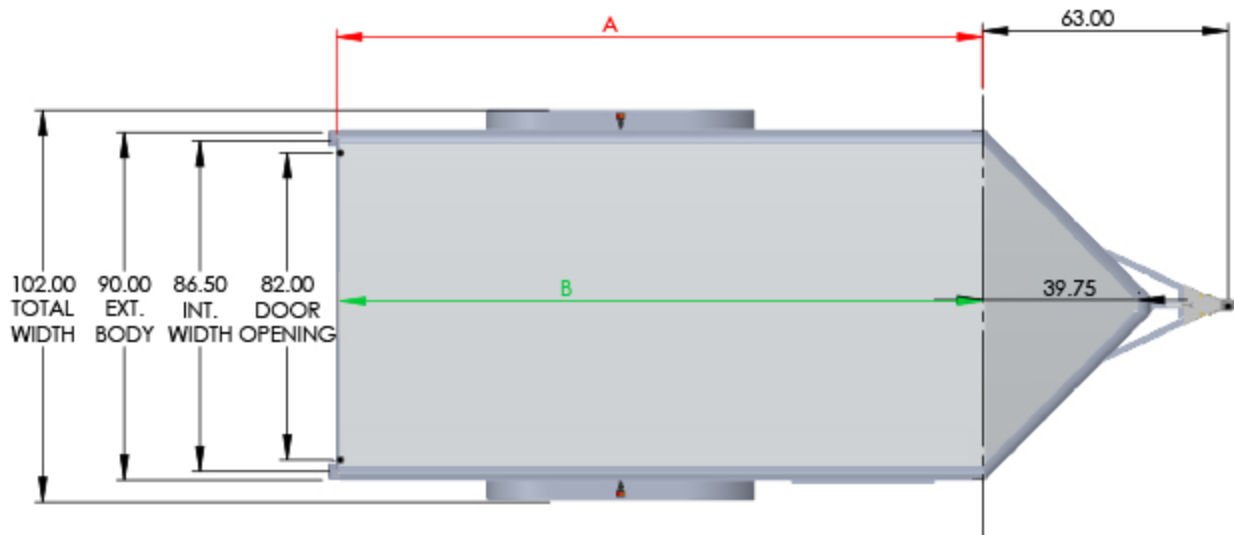

DISTANCE BETWEEN WHEEL WELLS IS 82"

MODEL	OUTSIDE BOX LENGTH (A)	INSIDE BOX LENGTH (B)
NAM1275TR	144"	142"
NAM1475TR	168"	166"
NAM1675TR	192"	190"
NAM1875TR	216"	214"
NAM2075TR	240"	238"

102.00
TOTAL
WIDTH

90.00
EXT.
BODY

86.50
INT.
WIDTH

82.00
DOOR
OPENING