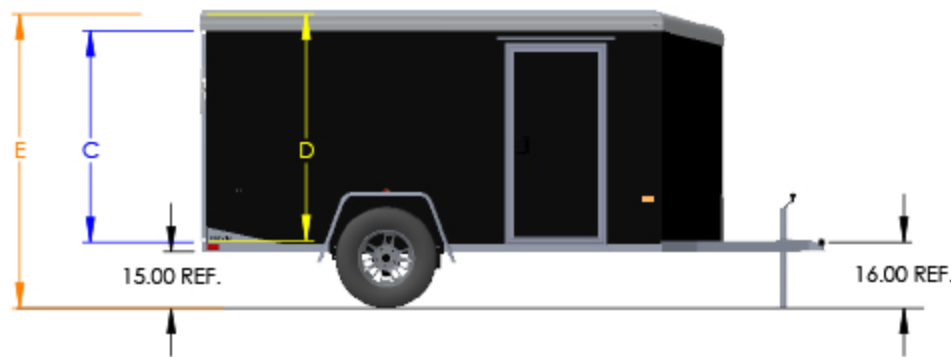

MODEL	OUTSIDE BOX LENGTH (A)	INSIDE BOX LENGTH (B)
NAV85SR	96"	94"
NAV105SR	120"	118"
NAV125SR	144"	142"

5 WIDE ROUND TOP	Rear Door Hgt (C)	Int Hgt @ Center (D)	Overall Hgt (E)
STD Height	53.25"	58.00"	77.25"
6" Plus Height	59.25"	64.00"	83.25"
12" Plus Height	65.25"	70.00"	89.25"

DRAWN BY	DATE
TYLER A BOURASSA	8/15/2019

TRAILER MODEL:	NAVR 5 WIDE
TITLE:	TRAILER DIMENSIONS
DO NOT SCALE DRAWING