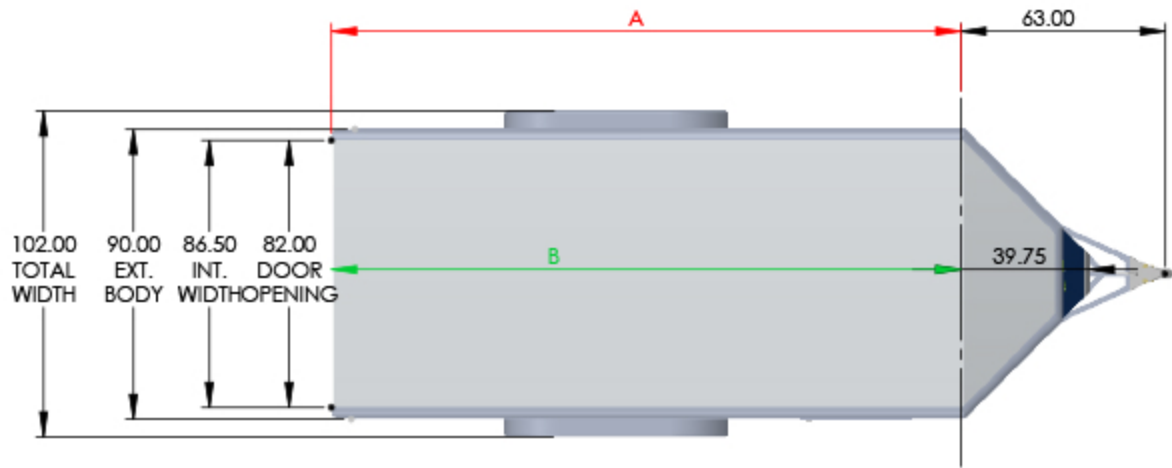

DISTANCE BETWEEN WHEEL WELLS IS 82"

MODEL	OUTSIDE BOX LENGTH (A)	INSIDE BOX LENGTH (B)
NHD1275TR	144"	142"
NHD1475TR	168"	166"
NHD1675TR	192"	190"
NHD1875TR	216"	214"
NHD2075TR	240"	238"