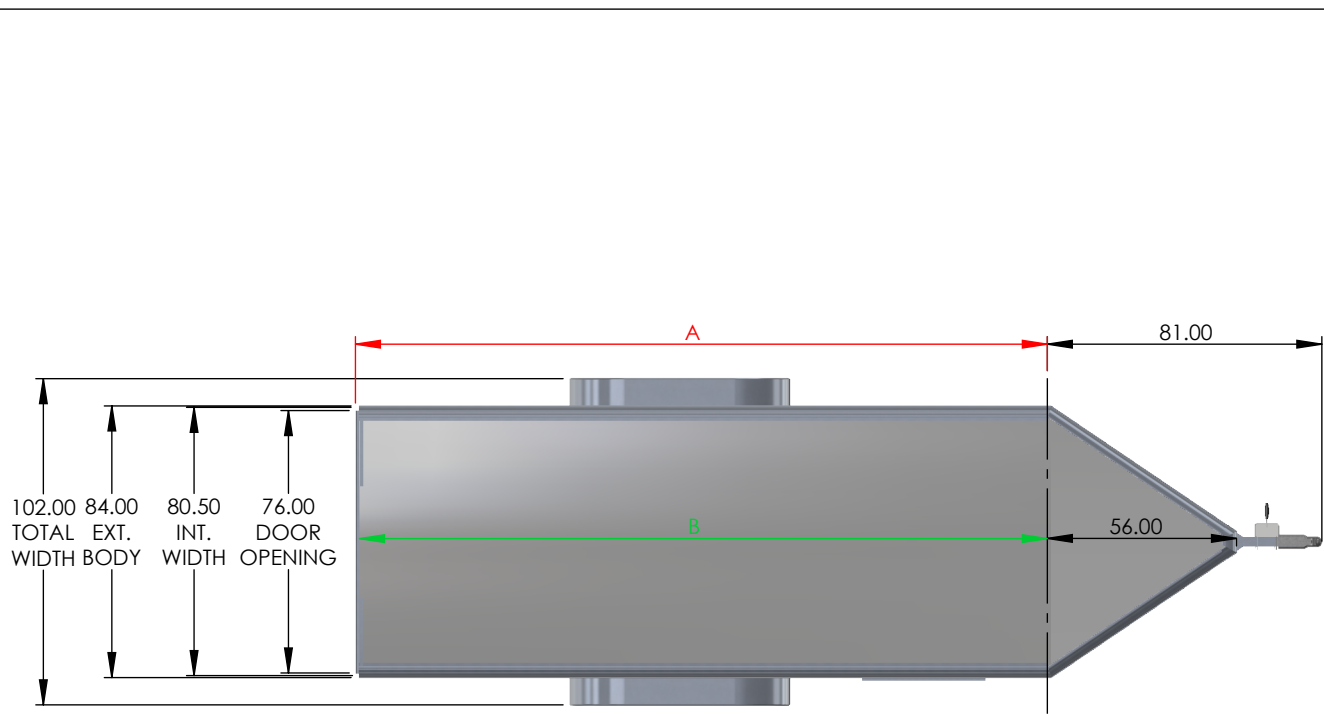

Model	Outside Box Length (A)	Inside Box Length (B)
NAS167TR	144"	142"
NAS187TR	168"	166"
NAS207TR	192"	190"
NAS227TR	216"	214"
NAS247TR	240"	238"
NAS267TR	264"	262"
NAS287TR	288"	286"