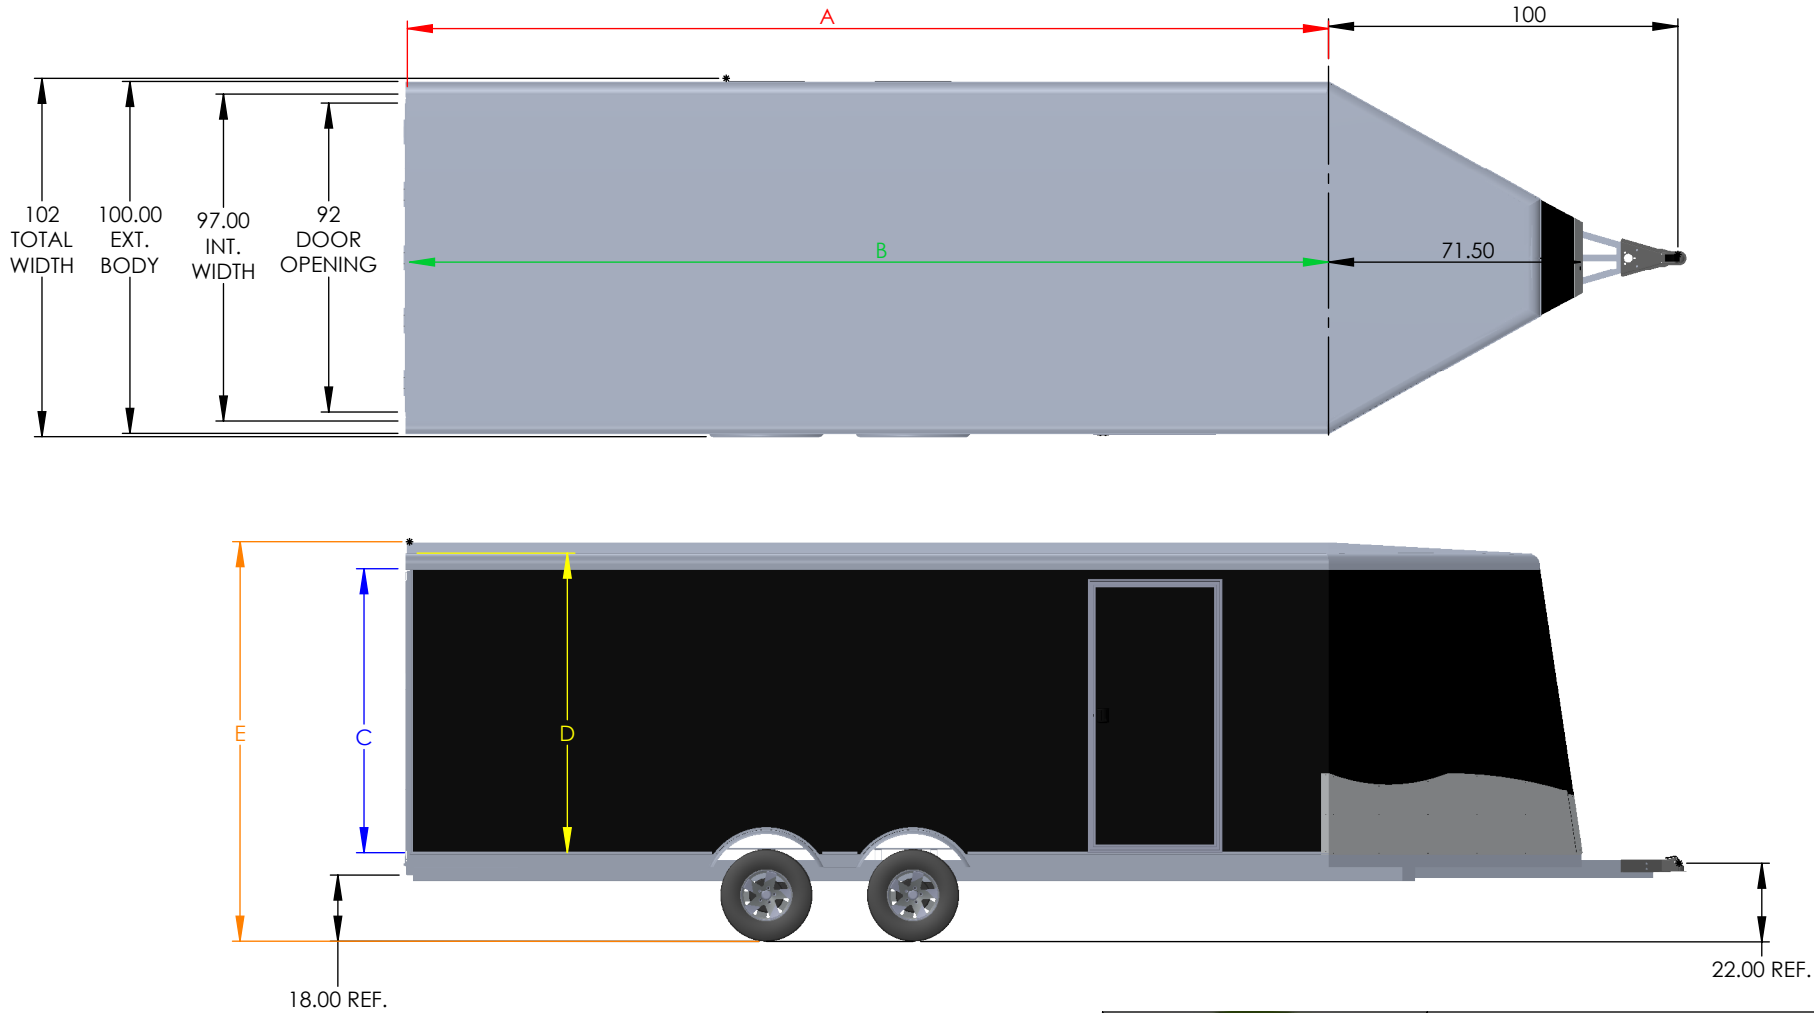

NOTE:
DISTANCE BETWEEN WHEEL WELLS IS 82".
TRAILER DIMENSIONS ARE WITH 3500# AXLES.
WITH OPTIONAL 5200# AXLES TRAILER HEIGHT WILL RAISE 2".
TRAILER HEIGHTS ARE REFERENCE AND SUBJECT TO CHANGE.

MODEL	OUTSIDE BOX LENGTH (A)	INSIDE BOX LENGTH (B)
NMS2085TR	240"	238"
NMS2285TR	264"	262"
NMS2485TR	288"	286"
NMS2685TR	312"	310"

TRAILER MODEL: NMS

TITLE: **TRAILER DIMENSIONS**

NMS Round Top	Rear Door Hgt (C)	Front Door Hgt	Front Door Width	Int Hgt @ Center (D)	Overall Hgt (E)
STD Height	82.5"	75.25"	74.00"	86"	115"

DRAWN BY: TYLER A BOURASSA
DATE: 1/11/2023

DO NOT SCALE DRAWING