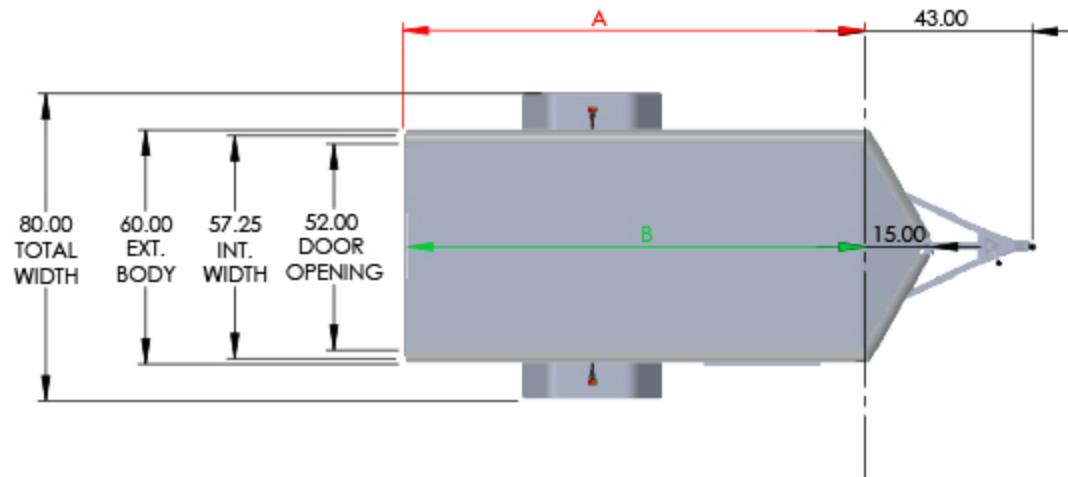

MODEL	OUTSIDE BOX LENGTH (A)	INSIDE BOX LENGTH (B)
NAV85SR	96"	94"
NAV105SR	120"	118"
NAV125SR	144"	142"

5 WIDE ROUND TOP	Rear Door Hgt (C)	Int Hgt @ Center (D)	Overall Hgt (E)
STD Height	53.25"	58.00"	77.25"
6" Plus Height	59.25"	64.00"	83.25"
12" Plus Height	65.25"	70.00"	89.25"

DRAWN BY	DATE
TYLER A BOURASSA	8/15/2019

TRAILER MODEL:	NAVR 5 WIDE
TITLE:	TRAILER DIMENSIONS
DO NOT SCALE DRAWING