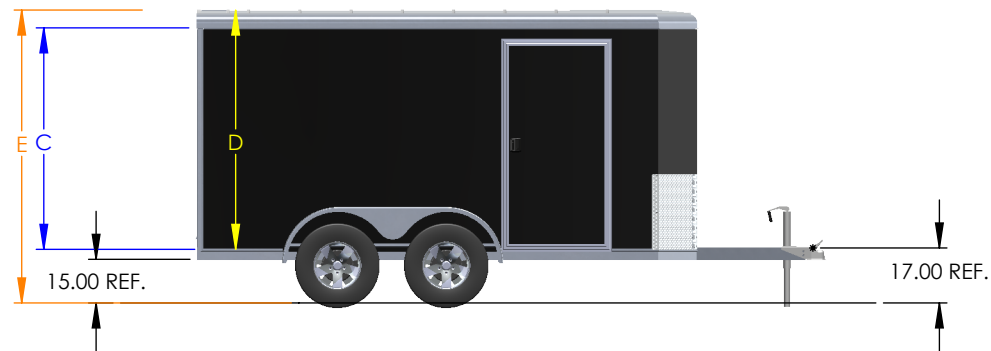

MODEL	OUTSIDE BOX LENGTH (A)	INSIDE BOX LENGTH (B)
NAC126TR	144"	142"

6 WIDE ROUND TOP	Rear Door Hgt (C)	Int Hgt @ Center (D)	Overall Hgt (E)
STD Height	67.25"	72.50"	93.00"
6" Plus Height	73.25"	78.50"	99.00"
12" Plus Height	79.25"	84.50"	105.00"

DRAWN BY: TYLER A BOURASSA
DATE: 4/28/2020

TRAILER MODEL:	NACR 6 WIDE
TITLE:	TRAILER DIMENSIONS
DO NOT SCALE DRAWING