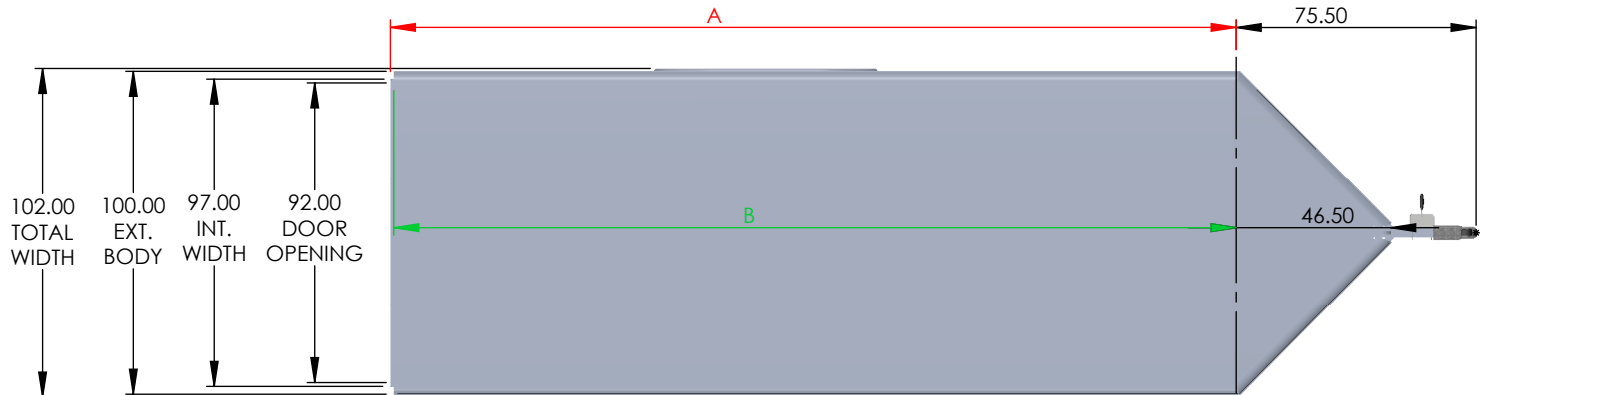

NOTE:
DISTANCE BETWEEN WHEEL WELLS IS 82".
TRAILER DIMENSIONS ARE WITH 3500# AXLES.
WITH OPTIONAL 5200# AXLES TRAILER HEIGHT WILL RAISE 2".
TRAILER HEIGHTS ARE REFERENCE AND SUBJECT TO CHANGE.

MODEL	OUTSIDE BOX LENGTH (A)	INSIDE BOX LENGTH (B)
NCV1885TR	216"	214"
NCV2085TR	240"	238"
NCV2285TR	264"	262"
NCV2485TR	288"	286"
NCV2685TR	312"	310"

NCVR	Rear Door Hgt (C)	Front Door Hgt	Front Door Width	Int Hgt @ Center (D)	Overall Hgt (E)
STD Height	73.25"	70"	58"	80.25"	102.00"
6" Plus Height	79.25"	76"	58"	86.25"	108.00"
12" Plus Height	85.25"	82"	58"	92.25"	114.00"

DRAWN BY: TYLER A BOURASSA
DATE: 1/12/2023

TRAILER MODEL:	NCVR
TITLE:	TRAILER DIMENSIONS
DO NOT SCALE DRAWING