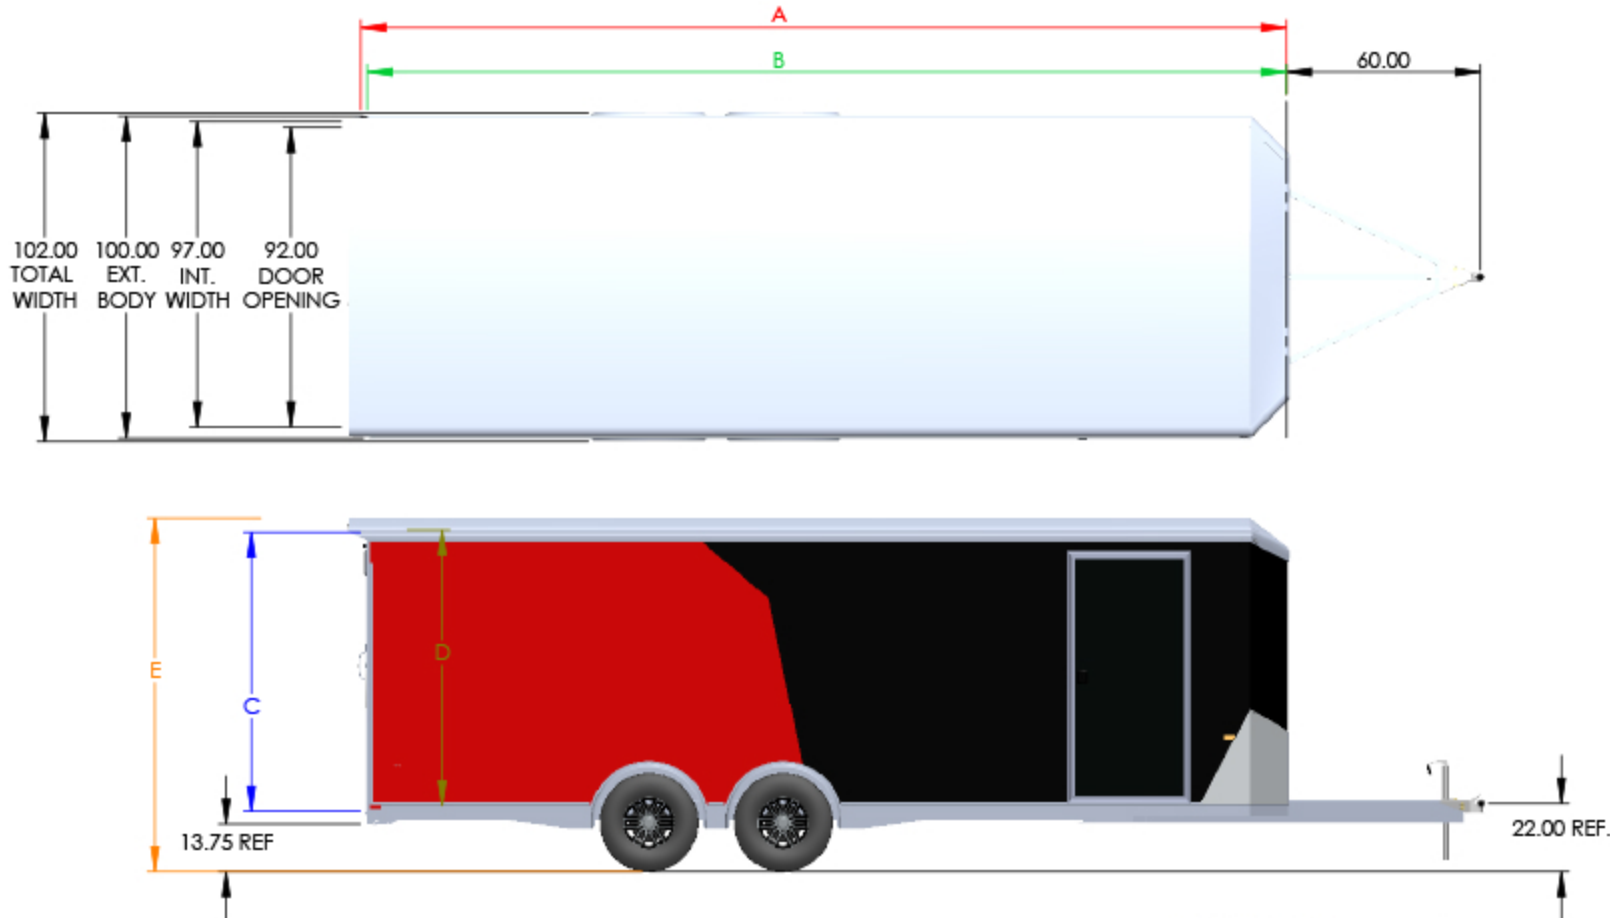

TRAILER **DIMENSION COMPARISON**

(FOR ALL CURRENT NEO TRAILER MODELS)

updated 02.26.2024

DISTANCE BETWEEN WHEEL WELLS IS 82.5"

MODEL	OUTSIDE BOX LENGTH (A)	INSIDE BOX LENGTH (B)
NACX2085R	240"	238"
NACX2285R	264"	262"
NACX2485R	288"	286"
NACX2685R	312"	310"
NACX2885R	336"	334"

NACXR	Rear Door Hgt (C)	Int Hgt @ Center (D)	Overall Hgt (E)
STD Height	76.25"	80.25"	102.00"
6" Plus Height	82.25"	86.25"	108.00"
12" Plus Height	88.25"	92.25"	114.00"

NEO TRAILERS

DRAWN BY: TYLER A BOURASSA
DATE: 8/15/2019

TRAILER MODEL: NACX

TITLE: **TRAILER DIMENSIONS**

DO NOT SCALE DRAWING

MODEL	OUTSIDE BOX LENGTH (A)	INSIDE BOX LENGTH (B)
NAM85SR	96"	94"
NAM105SR	120"	118"

5 WIDE ROUND TOP	Rear Door Hgt (C)	Int Hgt @ Center (D)	Overall Hgt (E)
STD Height	61.25"	66.5"	87"
6" Plus Height	67.25"	72.5"	93"
12" Plus Height	73.25"	78.5"	99"
6" Negative Height	55.25"	60.5"	81"