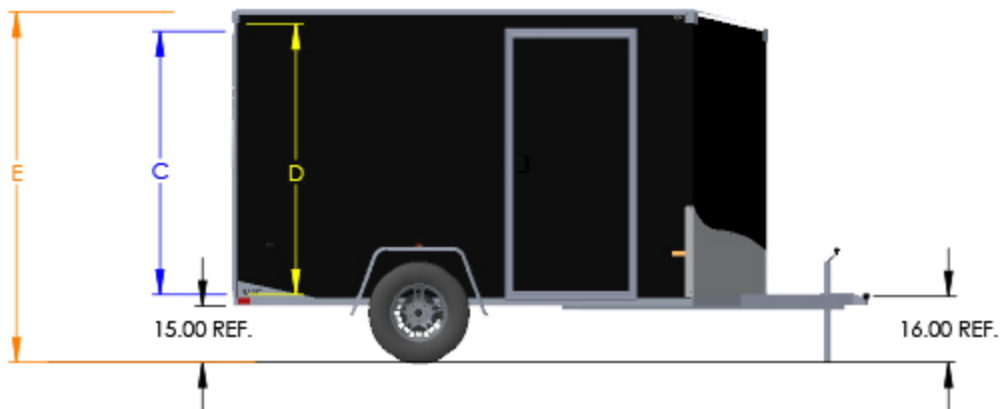

MODEL	OUTSIDE BOX LENGTH (A)	INSIDE BOX LENGTH (B)
NAV106SF	120"	118"
NAV126SF	144"	142"
NAV126TF	144"	142"
NAV146SF	168"	166"
NAV146TF	168"	166"

6 WIDE FLAT TOP	Rear Door Hgt (C)	Int Hgt @ Center (D)	Overall Hgt (E)
STD Height	67.25"	72.75"	91.75"
6" Plus Height	73.25"	78.75"	97.75"
12" Plus Height	79.25"	84.75"	103.75"

DRAWN BY TYLER A BOURASSA	DATE 8/15/2019

TRAILER MODEL: NAV 6 WIDE
TITLE: TRAILER DIMENSIONS
DO NOT SCALE DRAWING