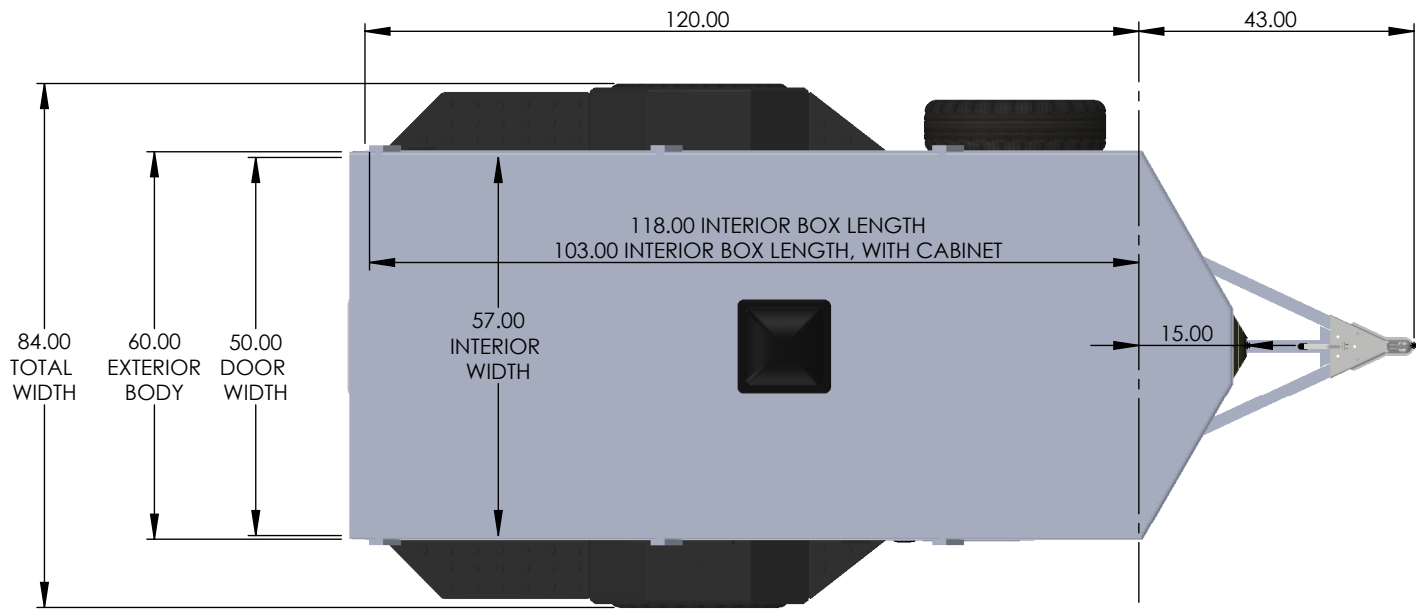

TRAILER MODEL:	NAR
		TITLE:	TRAILER DIMENSIONS
DRAWN BY:	DATE:		
TYLER A BOURASSA	5/17/2023	DO NOT SCALE DRAWING