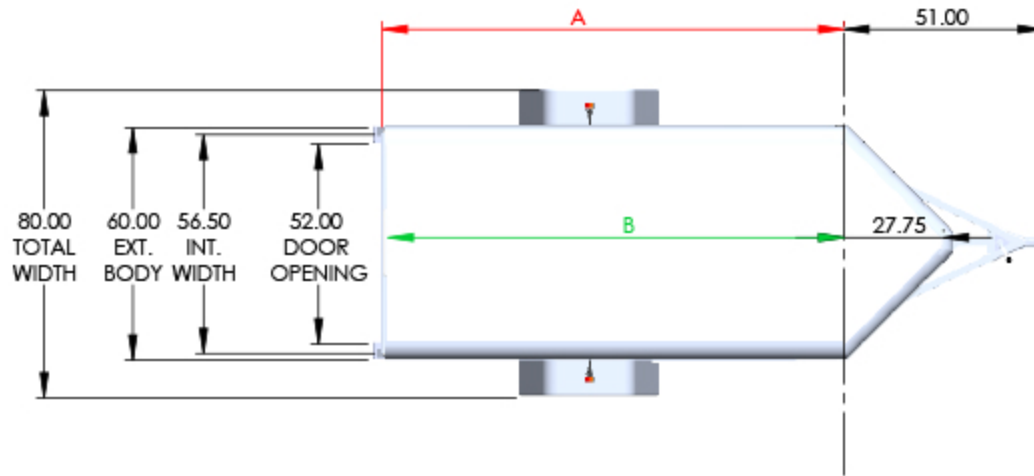

NACXR	Rear Door Hgt (C)	Int Hgt @ Center (D)	Overall Hgt (E)
STD Height	76.25"	80.25"	102.00"
6" Plus Height	82.25"	86.25"	108.00"
12" Plus Height	88.25"	92.25"	114.00"

NEO TRAILERS

DRAWN BY: TYLER A BOURASSA
DATE: 8/15/2019

TRAILER MODEL: NACX

TITLE: **TRAILER DIMENSIONS**

DO NOT SCALE DRAWING

MODEL	OUTSIDE BOX LENGTH (A)	INSIDE BOX LENGTH (B)
NAM85SR	96"	94"
NAM105SR	120"	118"

5 WIDE ROUND TOP	Rear Door Hgt (C)	Int Hgt @ Center (D)	Overall Hgt (E)
STD Height	61.25"	66.5"	87"
6" Plus Height	67.25"	72.5"	93"
12" Plus Height	73.25"	78.5"	99"
6" Negative Height	55.25"	60.5"	81"