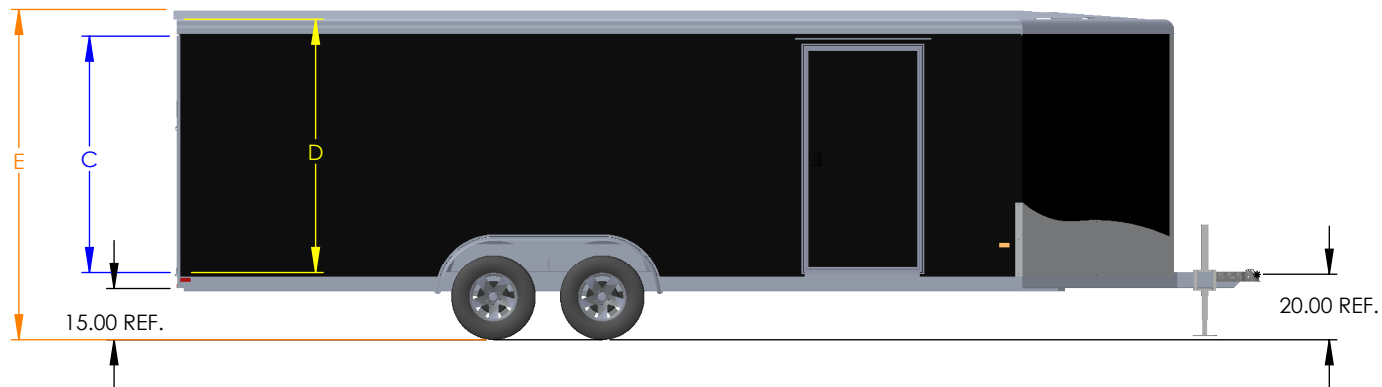

NOTE:
DISTANCE BETWEEN WHEEL WELLS IS 82".
TRAILER DIMENSIONS ARE WITH 3500# AXLES.
WITH OPTIONAL 5200# AXLES TRAILER HEIGHT WILL RAISE 2".
TRAILER HEIGHTS ARE REFERENCE AND SUBJECT TO CHANGE.

MODEL	OUTSIDE BOX LENGTH (A)	INSIDE BOX LENGTH (B)
NCV1885TR	216"	214"
NCV2085TR	240"	238"
NCV2285TR	264"	262"
NCV2485TR	288"	286"
NCV2685TR	312"	310"

NCVR	Rear Door Hgt (C)	Front Door Hgt	Front Door Width	Int Hgt @ Center (D)	Overall Hgt (E)
STD Height	73.25"	70"	58"	80.25"	102.00"
6" Plus Height	79.25"	76"	58"	86.25"	108.00"
12" Plus Height	85.25"	82"	58"	92.25"	114.00"

DRAWN BY: TYLER A BOURASSA
DATE: 1/12/2023

TRAILER MODEL:	NCVR
TITLE:	TRAILER DIMENSIONS
DO NOT SCALE DRAWING