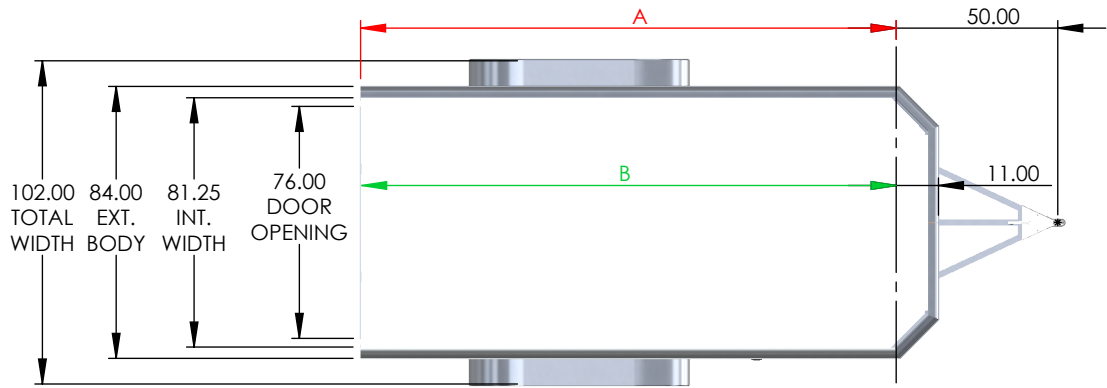

7 WIDE ROUND TOP	Rear Door Hgt (C)	Int Hgt @ Center (D)	Overall Hgt (E)
STD Height	73.25"	78.50"	99.00"
6" Plus Height	79.25"	84.50"	105.00"
12" Plus Height	85.25"	90.50"	111.00"

NEO TRAILERS

DRAWN BY: TYLER A BOURASSA
DATE: 4/28/2020

7 WIDE ROUND TOP	Rear Door Hgt (C)	Int Hgt @ Center (D)	Overall Hgt (E)
STD Height	73.25"	78.50"	99.00"
6" Plus Height	79.25"	84.50"	105.00"
12" Plus Height	85.25"	90.50"	111.00"

DRAWN BY: TYLER A BOURASSA
DATE: 4/28/2020