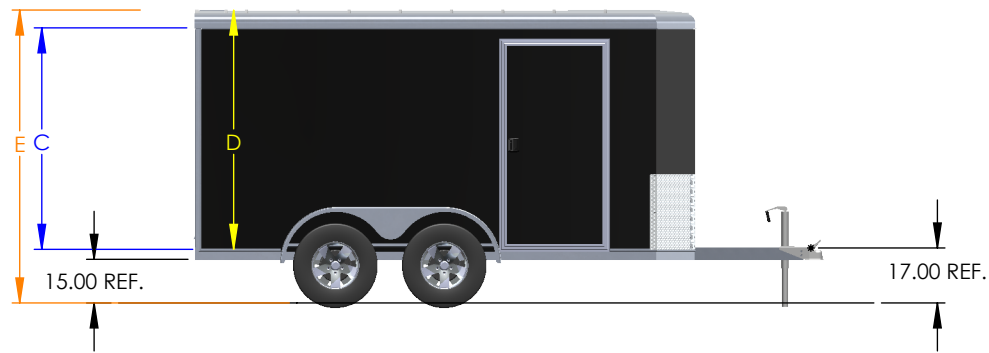

MODEL	OUTSIDE BOX LENGTH (A)	INSIDE BOX LENGTH (B)
NAC126TR	144"	142"

6 WIDE ROUND TOP	Rear Door Hgt (C)	Int Hgt @ Center (D)	Overall Hgt (E)
STD Height	67.25"	72.50"	93.00"
6" Plus Height	73.25"	78.50"	99.00"
12" Plus Height	79.25"	84.50"	105.00"

DRAWN BY TYLER A BOURASSA	DATE 4/28/2020
------------------------------	-------------------

TRAILER MODEL:	NACR 6 WIDE
TITLE:	TRAILER DIMENSIONS
DO NOT SCALE DRAWING	

MODEL	OUTSIDE BOX LENGTH (A)	INSIDE BOX LENGTH (B)
NAC126TR	144"	142"

6 WIDE ROUND TOP	Rear Door Hgt (C)	Int Hgt @ Center (D)	Overall Hgt (E)
STD Height	67.25"	72.50"	93.00"
6" Plus Height	73.25"	78.50"	99.00"
12" Plus Height	79.25"	84.50"	105.00"

DRAWN BY TYLER A BOURASSA	DATE 4/28/2020
------------------------------	-------------------

7 WIDE ROUND TOP	Rear Door Hgt (C)	Int Hgt @ Center (D)	Overall Hgt (E)
STD Height	73.25"	78.50"	99.00"
6" Plus Height	79.25"	84.50"	105.00"
12" Plus Height	85.25"	90.50"	111.00"

NEO TRAILERS

DRAWN BY: TYLER A BOURASSA
DATE: 4/28/2020