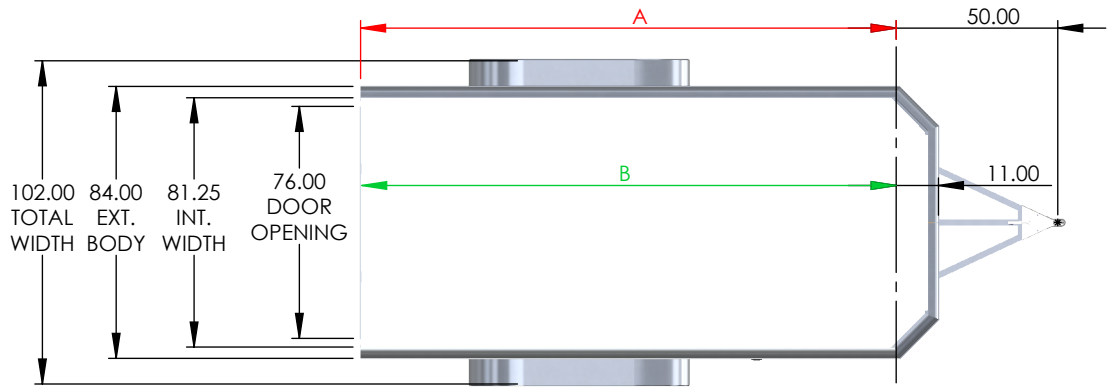

MODEL	OUTSIDE BOX LENGTH (A)	INSIDE BOX LENGTH (B)
NAC127TR	144"	142"
NAC147TR	168"	166"
NAC167TR	192"	190"
NAC187TR	216"	214"
NAC207TR	240"	238"

7 WIDE ROUND TOP	Rear Door Hgt (C)	Int Hgt @ Center (D)	Overall Hgt (E)
STD Height	73.25"	78.50"	99.00"
6" Plus Height	79.25"	84.50"	105.00"
12" Plus Height	85.25"	90.50"	111.00"

NEO TRAILERS

DRAWN BY: TYLER A BOURASSA
DATE: 4/28/2020

TRAILER MODEL: NACR 7 WIDE

TITLE: **TRAILER DIMENSIONS**

DO NOT SCALE DRAWING