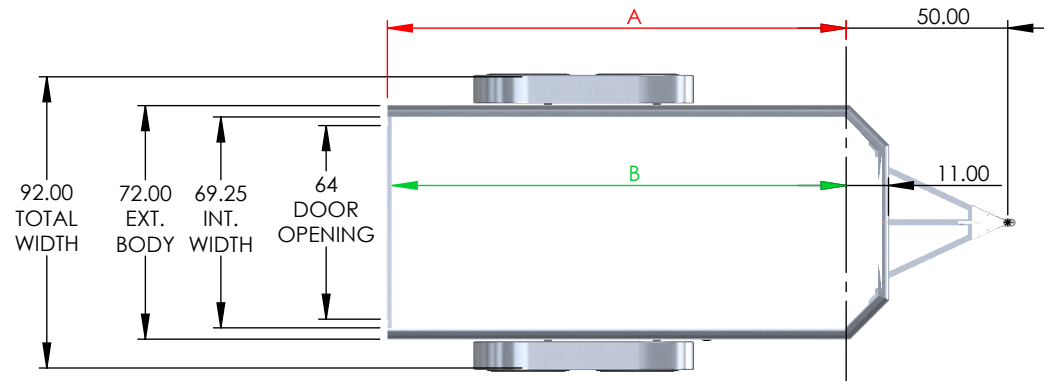

MODEL	OUTSIDE BOX LENGTH (A)	INSIDE BOX LENGTH (B)
NAC126TR	144"	142"

6 WIDE ROUND TOP	Rear Door Hgt (C)	Int Hgt @ Center (D)	Overall Hgt (E)
STD Height	67.25"	72.50"	93.00"
6" Plus Height	73.25"	78.50"	99.00"
12" Plus Height	79.25"	84.50"	105.00"

DRAWN BY TYLER A BOURASSA	DATE 4/28/2020
------------------------------	-------------------

TRAILER MODEL:	NACR 6 WIDE
TITLE:	TRAILER DIMENSIONS
DO NOT SCALE DRAWING	

MODEL	OUTSIDE BOX LENGTH (A)	INSIDE BOX LENGTH (B)
NAC126TR	144"	142"

6 WIDE ROUND TOP	Rear Door Hgt (C)	Int Hgt @ Center (D)	Overall Hgt (E)
STD Height	67.25"	72.50"	93.00"
6" Plus Height	73.25"	78.50"	99.00"
12" Plus Height	79.25"	84.50"	105.00"

DRAWN BY TYLER A BOURASSA	DATE 4/28/2020
------------------------------	-------------------

7 WIDE ROUND TOP	Rear Door Hgt (C)	Int Hgt @ Center (D)	Overall Hgt (E)
STD Height	73.25"	78.50"	99.00"
6" Plus Height	79.25"	84.50"	105.00"
12" Plus Height	85.25"	90.50"	111.00"

DRAWN BY: TYLER A BOURASSA
DATE: 4/28/2020