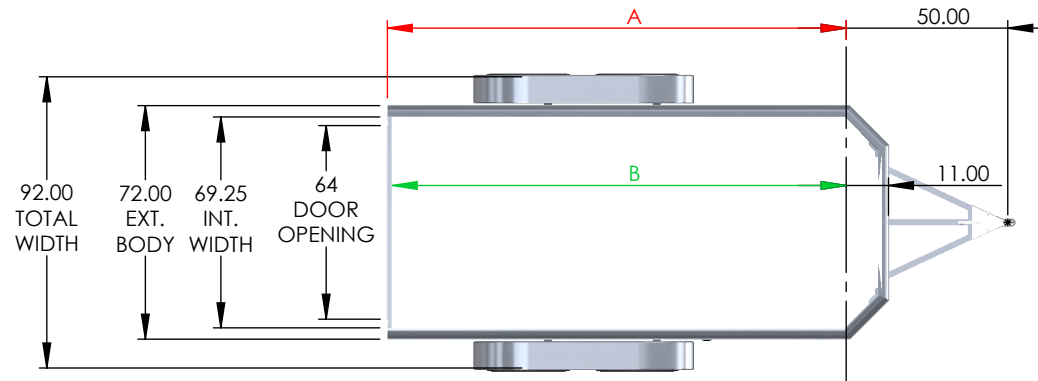

MODEL	OUTSIDE BOX LENGTH (A)	INSIDE BOX LENGTH (B)
NAC126TR	144"	142"

6 WIDE ROUND TOP	Rear Door Hgt (C)	Int Hgt @ Center (D)	Overall Hgt (E)
STD Height	67.25"	72.50"	93.00"
6" Plus Height	73.25"	78.50"	99.00"
12" Plus Height	79.25"	84.50"	105.00"

DRAWN BY TYLER A BOURASSA	DATE 4/28/2020
------------------------------	-------------------

TRAILER MODEL:	NACR 6 WIDE
TITLE:	TRAILER DIMENSIONS
DO NOT SCALE DRAWING	

MODEL	OUTSIDE BOX LENGTH (A)	INSIDE BOX LENGTH (B)
NAC126TR	144"	142"

6 WIDE ROUND TOP	Rear Door Hgt (C)	Int Hgt @ Center (D)	Overall Hgt (E)
STD Height	67.25"	72.50"	93.00"
6" Plus Height	73.25"	78.50"	99.00"
12" Plus Height	79.25"	84.50"	105.00"

DRAWN BY TYLER A BOURASSA	DATE 4/28/2020
------------------------------	-------------------

7 WIDE ROUND TOP	Rear Door Hgt (C)	Int Hgt @ Center (D)	Overall Hgt (E)
STD Height	73.25"	78.50"	99.00"
6" Plus Height	79.25"	84.50"	105.00"
12" Plus Height	85.25"	90.50"	111.00"

DRAWN BY: TYLER A BOURASSA
DATE: 4/28/2020