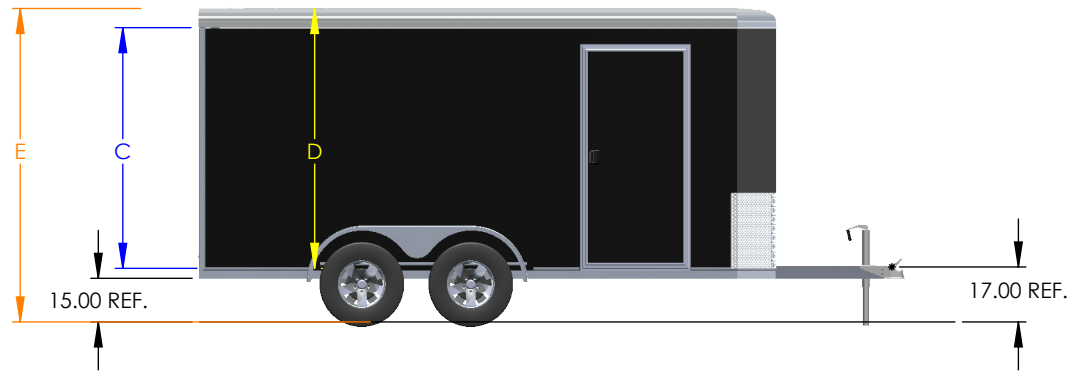

MODEL	OUTSIDE BOX LENGTH (A)	INSIDE BOX LENGTH (B)
NAC127TR	144"	142"
NAC147TR	168"	166"
NAC167TR	192"	190"
NAC187TR	216"	214"
NAC207TR	240"	238"

7 WIDE ROUND TOP	Rear Door Hgt (C)	Int Hgt @ Center (D)	Overall Hgt (E)
STD Height	73.25"	78.50"	99.00"
6" Plus Height	79.25"	84.50"	105.00"
12" Plus Height	85.25"	90.50"	111.00"

DRAWN BY: TYLER A BOURASSA
DATE: 4/28/2020

TRAILER MODEL: NACR 7 WIDE

TITLE: **TRAILER DIMENSIONS**

DO NOT SCALE DRAWING