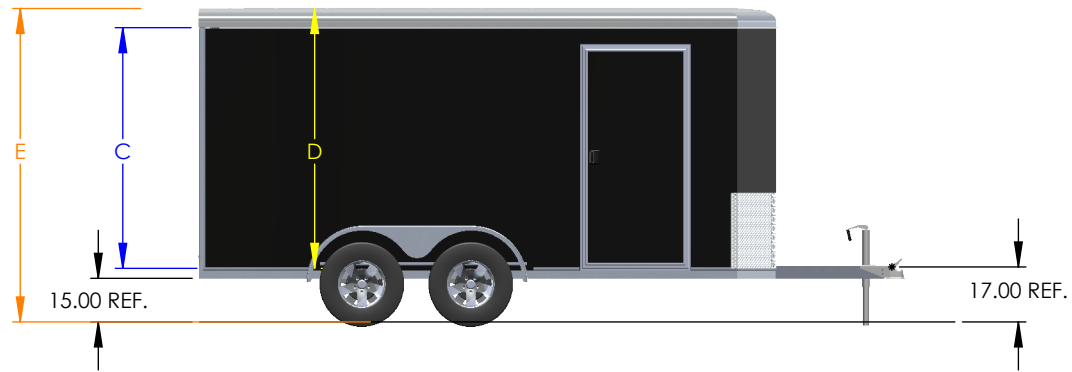

MODEL	OUTSIDE BOX LENGTH (A)	INSIDE BOX LENGTH (B)
NAC126TR	144"	142"

6 WIDE ROUND TOP	Rear Door Hgt (C)	Int Hgt @ Center (D)	Overall Hgt (E)
STD Height	67.25"	72.50"	93.00"
6" Plus Height	73.25"	78.50"	99.00"
12" Plus Height	79.25"	84.50"	105.00"

DRAWN BY TYLER A BOURASSA	DATE 4/28/2020
------------------------------	-------------------

TRAILER MODEL:	NACR 6 WIDE
TITLE:	TRAILER DIMENSIONS
DO NOT SCALE DRAWING	

MODEL	OUTSIDE BOX LENGTH (A)	INSIDE BOX LENGTH (B)
NAC126TR	144"	142"

6 WIDE ROUND TOP	Rear Door Hgt (C)	Int Hgt @ Center (D)	Overall Hgt (E)
STD Height	67.25"	72.50"	93.00"
6" Plus Height	73.25"	78.50"	99.00"
12" Plus Height	79.25"	84.50"	105.00"

DRAWN BY TYLER A BOURASSA	DATE 4/28/2020
------------------------------	-------------------

7 WIDE ROUND TOP	Rear Door Hgt (C)	Int Hgt @ Center (D)	Overall Hgt (E)
STD Height	73.25"	78.50"	99.00"
6" Plus Height	79.25"	84.50"	105.00"
12" Plus Height	85.25"	90.50"	111.00"

NEO TRAILERS

DRAWN BY: TYLER A BOURASSA
DATE: 4/28/2020