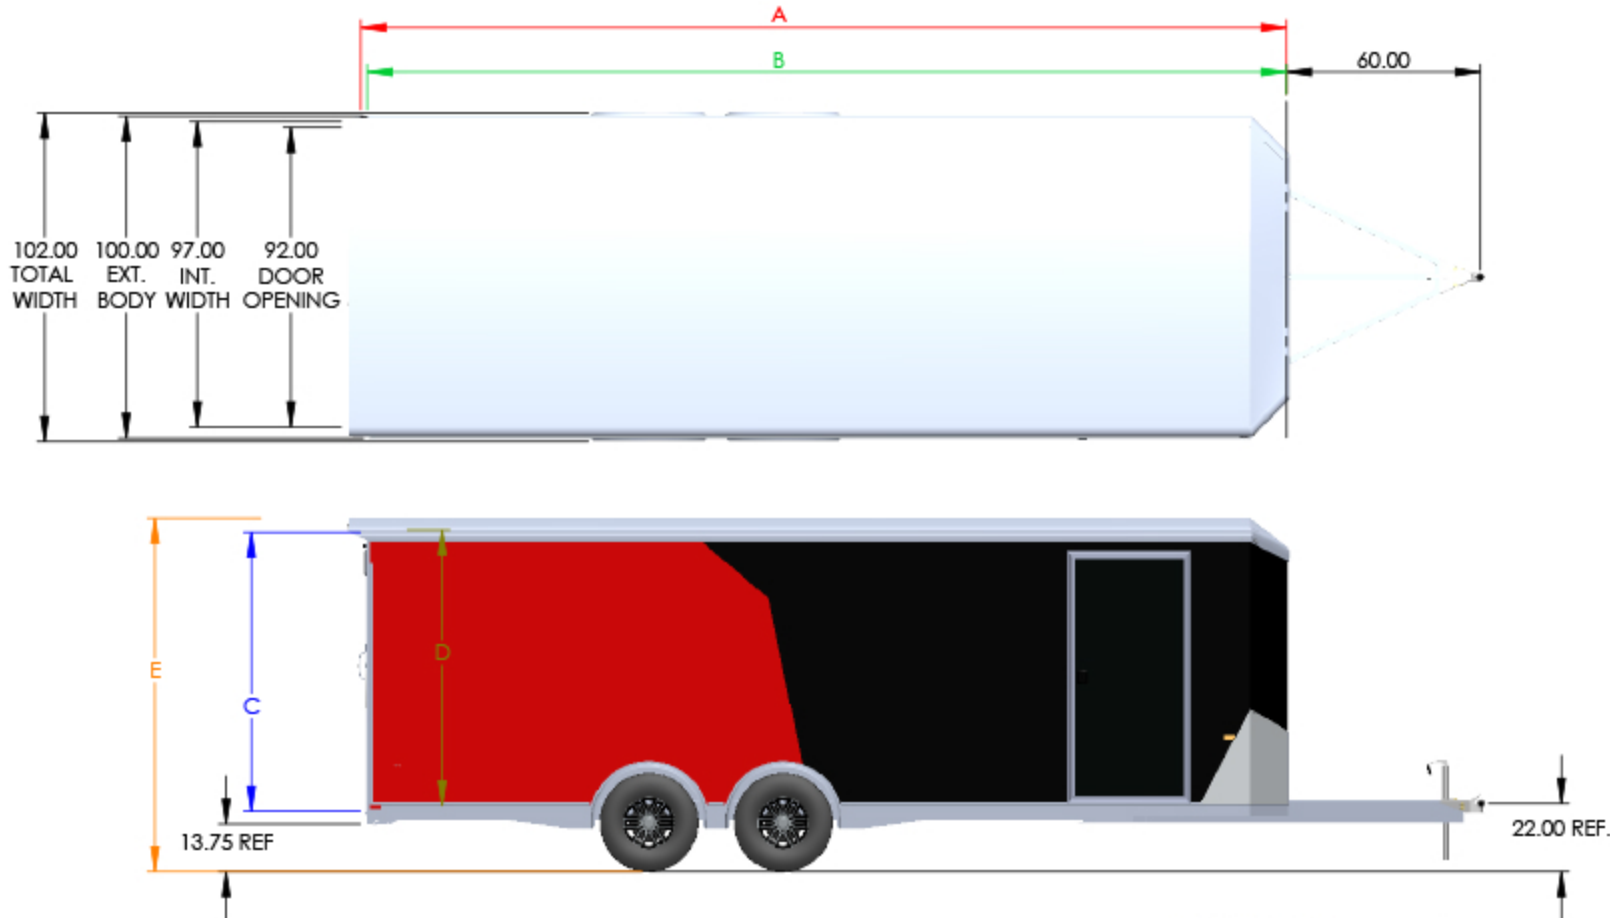

DISTANCE BETWEEN WHEEL WELLS IS 82.5"

MODEL	OUTSIDE BOX LENGTH (A)	INSIDE BOX LENGTH (B)
NACX2085R	240"	238"
NACX2285R	264"	262"
NACX2485R	288"	286"
NACX2685R	312"	310"
NACX2885R	336"	334"

NACXR	Rear Door Hgt (C)	Int Hgt @ Center (D)	Overall Hgt (E)
STD Height	76.25"	80.25"	102.00"
6" Plus Height	82.25"	86.25"	108.00"
12" Plus Height	88.25"	92.25"	114.00"

DRAWN BY
TYLER A BOURASSA

DATE
8/15/2019

TRAILER MODEL: NACX

TITLE:
TRAILER DIMENSIONS

DO NOT SCALE DRAWING