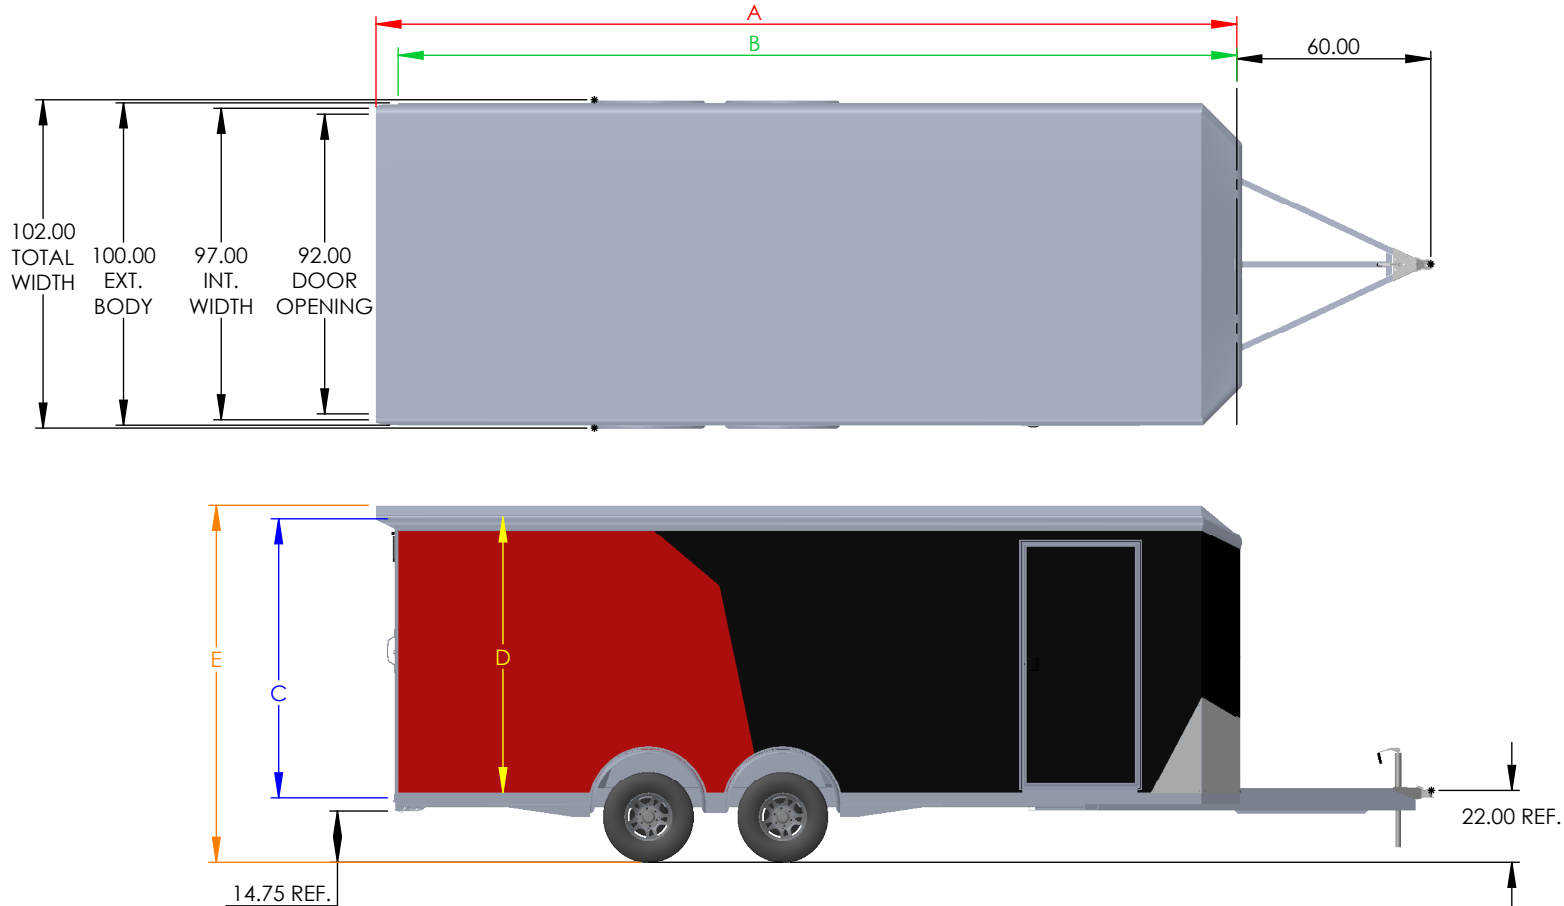

NEO NACX

NEO ALUMINUM CAR TRAILER

STANDARD FEATURES

- ALL ALUMINUM
- BONDED EXTERIOR SKIN
- SEAMLESS ROOF, 16" ON CENTER
- EXTRUDED ROUND TOP COVE
- INTEGRATED TUBE FRAME CHASSIS 2 5/16" BALL
- TRIPLE TUBE TONGUE 60", TOP CRANK JACK
- 24" ATP STONEGUARD
- RADIAL TIRES 225 75 R15, SILVER MOD WHEELS
- LED LIGHTING, 2 INTERIOR DOMES
- 36" FLUSHLOCK CURBSIDE DOOR
- CAST ALUMINUM HOLDBACKS(SIDE DOOR)
- EXTERIOR GRADE PLYWOOD FLOOR 3/4"
- SELF ADJUSTING BRAKES, EZ LUBE HUBS
- 16" ON CENTER WALLS AND FLOOR
- WHITE VINYL WALLS
- PROPRIETARY BULL NOSE
- 5200# TORSION AXLES, SPREAD 42"
- DT SPOILER
- NXP STAINLESS STEEL LATCH, RAMP DOOR
- PROEDGE, TAPERED RAMP DOOR EDGE
- 4' BEAVER TAIL, 6' ON 26-28'

Upgraded 16" Wheels with 235 80 R16,
Individual Aluminum Hoop Fenders

DT Spoiler, NXP Stainless Steel Latch

The Specs

Model	Axles	Tongue Ht.	Int. Ht.	Box Length	CS Door	Rear Door
NACX2085R	2-5200lbs	22"	80.25"	20'	36"	92"W x 76.25"H
NACX2285R	2-5200lbs	22"	80.25"	22'	36"	92"W x 76.25"H
NACX2485R	2-5200lbs	22"	80.25"	24'	36"	92"W x 76.25"H
NACX2685R	2-5200lbs	22"	80.25"	26'	36"	92"W x 76.25"H
NACX2885R	2-5200lbs	22"	80.25"	28'	36"	92"W x 76.25"H

NACX-3
9.27.21

For Additional Specs & Photos, go to:

neomfg.com

e-mail: sales@neomfg.com

21900 US 12 Sturgis, MI 49091
269.503.7630

NOTE:
 DISTANCE BETWEEN WHEEL WELLS IS 82".
 TRAILER DIMENSIONS ARE WITH 5200# AXLES.
 WITH OPTIONAL 6000# AXLES TRAILER HEIGHT WILL RAISE 1".
 TRAILER HEIGHTS ARE REFERENCE AND SUBJECT TO CHANGE.

MODEL	OUTSIDE BOX LENGTH (A)	INSIDE BOX LENGTH (B)
NACX2085R	240"	238"
NACX2285R	264"	262"
NACX2485R	288"	286"
NACX2685R	312"	310"
NACX2885R	336"	334"

NACXR	Rear Door Hgt (C)	Int Hgt @ Center (D)	Overall Hgt (E)
STD Height	76.25"	80.25"	102.00"
6" Plus Height	82.25"	86.25"	108.00"
12" Plus Height	88.25"	92.25"	114.00"