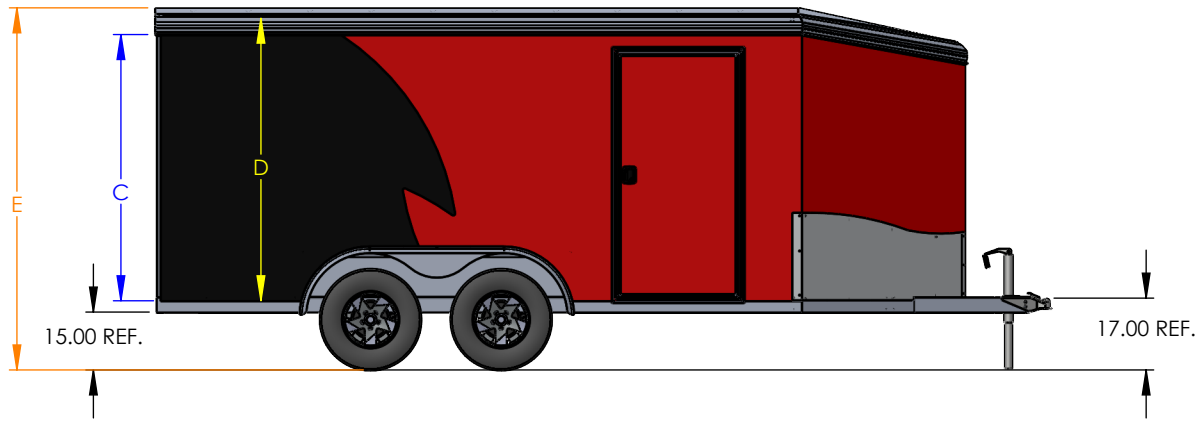

DISTANCE BETWEEN WHEEL WELLS IS 82"

102.00 TOTAL WIDTH
90.00 EXT. WIDTH
86.52 INT. WIDTH
82.00 DOOR OPENING

MODEL	OUTSIDE BOX LENGTH (A)	INSIDE BOX LENGTH (B)
NAM1275TR	144"	142"
NAM1475TR	168"	166"
NAM1675TR	192"	190"
NAM1875TR	216"	214"
NAM2075TR	240"	238"

7.5 WIDE ROUND TOP	Rear Door Hgt (C)	Int Hgt @ Center (D)	Overall Hgt (E)
STD Height	67.25"	72.5"	93"
6" Plus Height	73.25"	78.5"	99"
12" Plus Height	79.25"	84.5"	105"
18" Plus Height	85.25"	90.5"	111"
6" Negative Height	61.25"	66.5"	87"

DRAWN BY: TYLER A BOURASSA
DATE: 5/15/2023

TRAILER MODEL: NAMR 7.5 WIDE
TITLE: TRAILER DIMENSIONS
DO NOT SCALE DRAWING