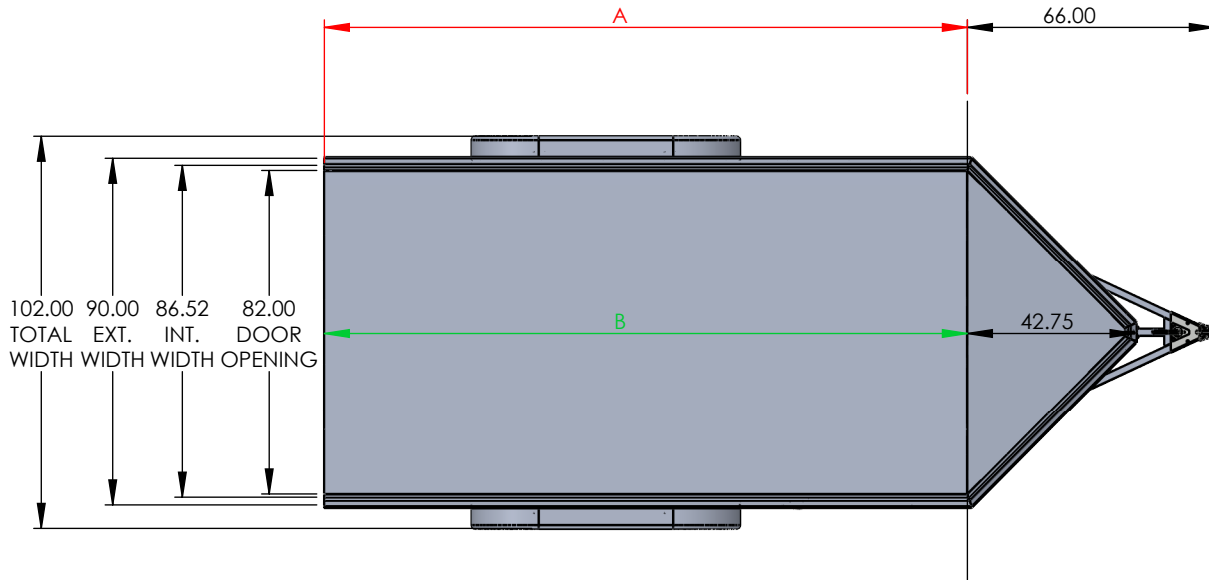

DISTANCE BETWEEN WHEEL WELLS IS 82"

102.00 TOTAL WIDTH
90.00 EXT. WIDTH
86.52 INT. WIDTH
82.00 DOOR OPENING

MODEL	OUTSIDE BOX LENGTH (A)	INSIDE BOX LENGTH (B)
NAM1275TR	144"	142"
NAM1475TR	168"	166"
NAM1675TR	192"	190"
NAM1875TR	216"	214"
NAM2075TR	240"	238"

7.5 WIDE ROUND TOP	Rear Door Hgt (C)	Int Hgt @ Center (D)	Overall Hgt (E)
STD Height	67.25"	72.5"	93"
6" Plus Height	73.25"	78.5"	99"
12" Plus Height	79.25"	84.5"	105"
18" Plus Height	85.25"	90.5"	111"
6" Negative Height	61.25"	66.5"	87"

DRAWN BY: TYLER A BOURASSA
DATE: 5/15/2023

TRAILER MODEL: NAMR 7.5 WIDE
TITLE: TRAILER DIMENSIONS
DO NOT SCALE DRAWING