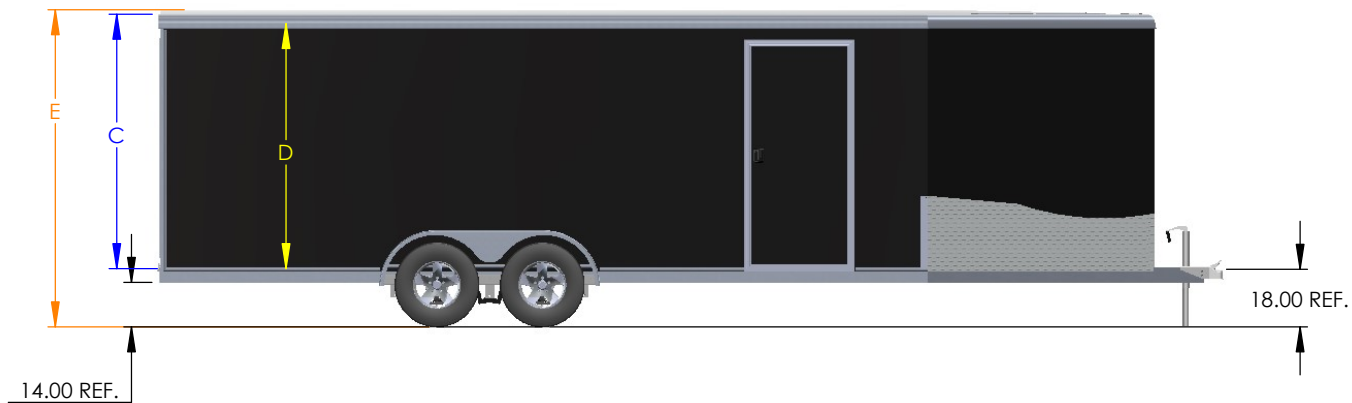

Model	Outside Box Length (A)	Inside Box Length (B)
NASA177	144"	142"
NASA197	168"	166"
NASA217	192"	190"
NASA237	216"	214"
NASA257	240"	238"
NASA277	264"	262"
NASA297	288"	286"

NASA	Rear Door Hgt (C)	Front Door Hgt	Front Door Width	Int Hgt @ Center (D)	Overall Hgt (E)
STD Height	73.25"	69.25"	71.00"	78.50"	99.25"
6" Plus Height	79.25"	75.25"	71.00"	84.50"	105.25"
12" Plus Height	85.25"	81.25"	71.00"	90.50"	111.25"

DRAWN BY: TYLER A BOURASSA
DATE: 6/23/2020

TRAILER MODEL: NASA

TITLE: **TRAILER DIMENSIONS**

DO NOT SCALE DRAWING