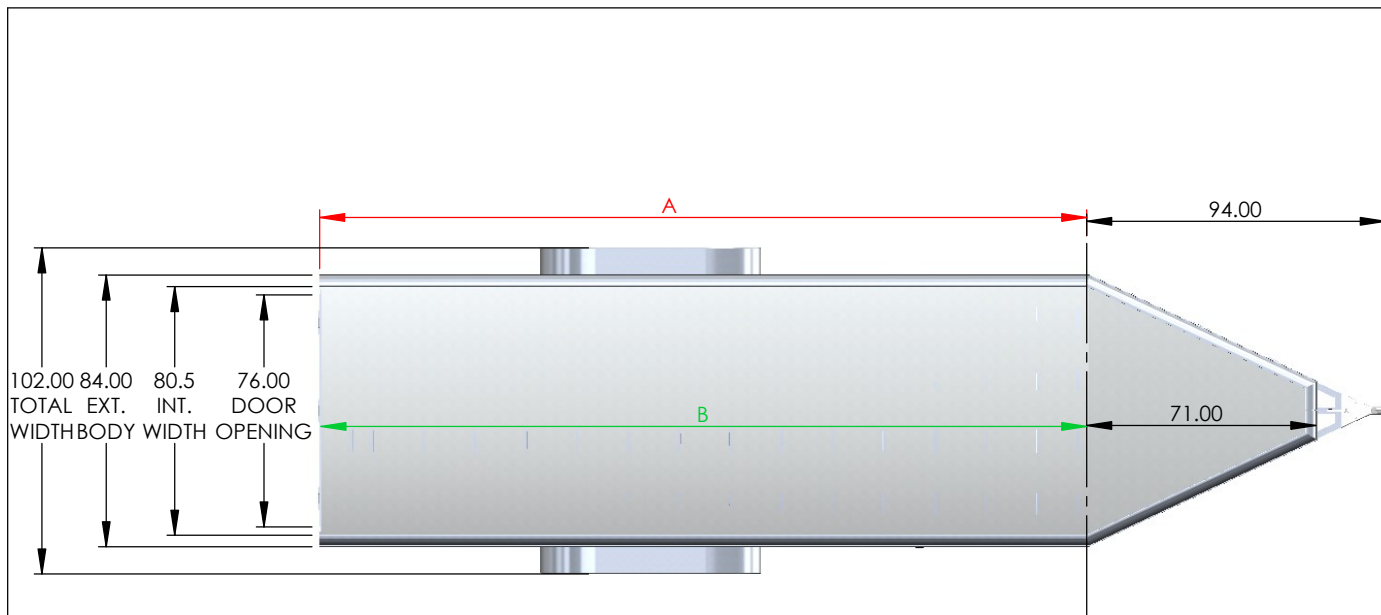

Rear Ramp Specs: **76"W** **73.25"** **79.25"** **85.25"**

Options:
White Vinyl Walls, Ceiling
NUDO Floor & Ramp
Helmet Cabinet
4pk LED Lights

For Additional Specs & Photos, go to:

neomfg.com

e-mail: sales@neomfg.com

21900 US 12 Sturgis, MI 49091

269.503.7630

Model	Outside Box Length (A)	Inside Box Length (B)
NASA177	144"	142"
NASA197	168"	166"
NASA217	192"	190"
NASA237	216"	214"
NASA257	240"	238"
NASA277	264"	262"
NASA297	288"	286"