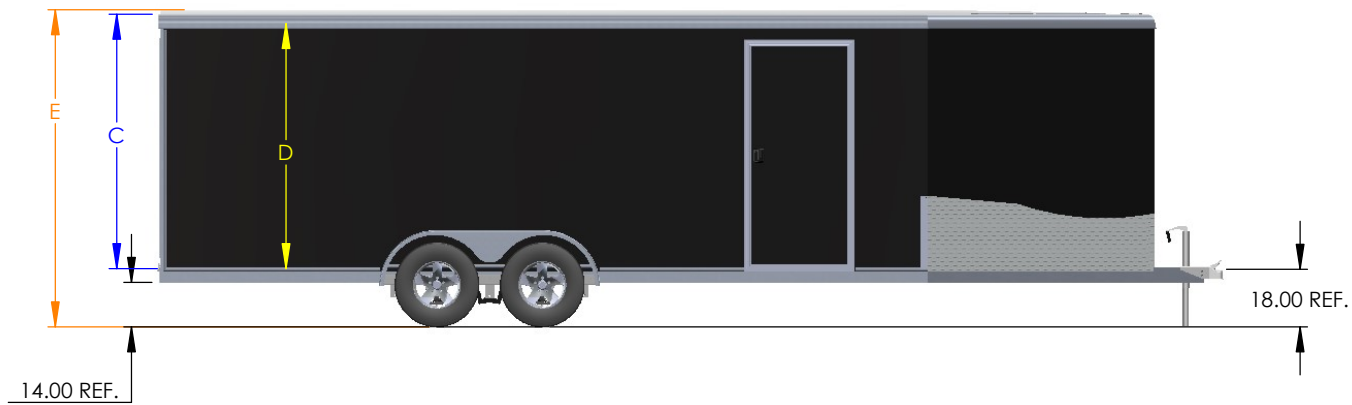

NASA	Rear Door Hgt (C)	Front Door Hgt	Front Door Width	Int Hgt @ Center (D)	Overall Hgt (E)
STD Height	73.25"	69.25"	71.00"	78.50"	99.25"
6" Plus Height	79.25"	75.25"	71.00"	84.50"	105.25"
12" Plus Height	85.25"	81.25"	71.00"	90.50"	111.25"

DRAWN BY: TYLER A BOURASSA
DATE: 6/23/2020

TRAILER MODEL: NASA

TITLE: **TRAILER DIMENSIONS**

DO NOT SCALE DRAWING