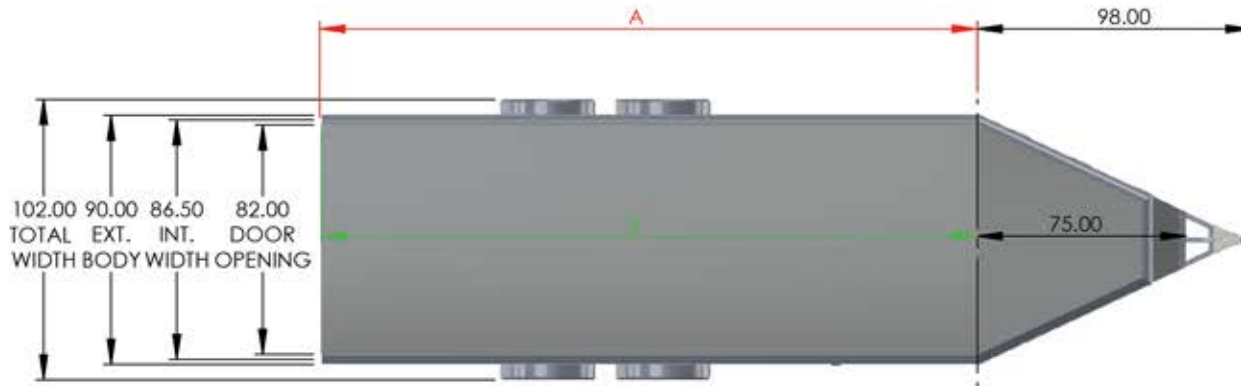

DISTANCE BETWEEN WHEEL WELLS IS 82"

Model		Outside Box Length (A)	Inside Box Length (B)
NASX1975TR	TANDEM AXLE	168"	166"
NASX2175TR		192"	190"
NASX2375TR		216"	214"
NASX2575TR	TANDEM	240"	238"
NASX2775TR	SPREAD	264"	262"
NASX2975TR	AXLE	288"	286"
NASX3075TR	TRIPLE AXLE	300"	298"
NASX3275TR		324"	322"
NASX3475TR		348"	346"

NASX7.5 Round Top	Rear Door Hgt (C)	Front Door Hgt	Front Door Width	Int Hgt @ Center (D)	Overall Hgt (E)
STD Height	73.25"	69.25"	74.00"	78.50"	99.25"
6" Plus Height	79.25"	75.25"	74.00"	84.50"	105.25"
12" Plus Height	85.25"	81.25"	74.00"	90.50"	111.25"

TRAILER MODEL: NASX	
TITLE: TRAILER MEASUREMENTS	
DRAWN BY: TYLER A BOURASSA	DATE: 6/11/2019
DO NOT SCALE DRAWING	