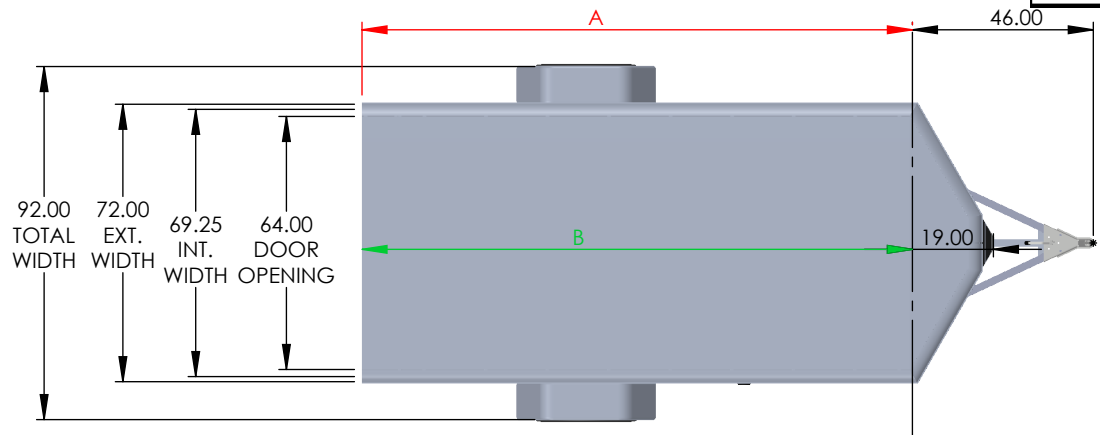

MODEL	OUTSIDE BOX LENGTH (A)	INSIDE BOX LENGTH (B)
NAV106SR	120"	118"
NAV126SR	144"	142"
NAV126TR	144"	142"
NAV146SR	168"	166"
NAV146TR	168"	166"

6 WIDE ROUND TOP	Rear Door Hgt (C)	Int Hgt @ Center (D)	Overall Hgt (E)
STD Height	67.25"	72.75"	91.75"
6" Plus Height	73.25"	78.75"	97.75"
12" Plus Height	79.25"	84.75"	103.75"