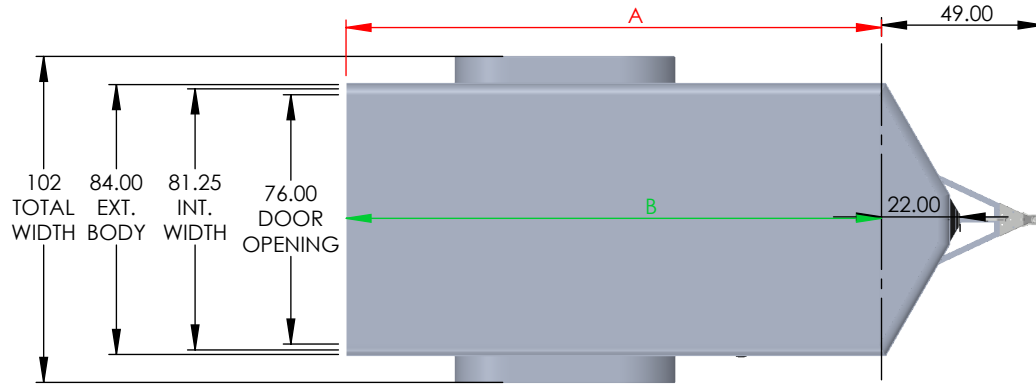

| MODEL | OUTSIDE BOX LENGTH (A) | INSIDE BOX LENGTH (B) |
|----------|---------------------------|--------------------------|
| NAV127SR | 144" | 142" |
| NAV127TR | 144" | 142" |
| NAV147TR | 168" | 166" |
| NAV167TR | 192" | 190" |
| NAV187TR | 216" | 214" |
| NAV207TR | 240" | 238" |

| 7 WIDE ROUND TOP | Rear Door Hgt (C) | Int Hgt @ Center (D) | Overall Hgt (E) |
|------------------|----------------------|-------------------------|--------------------|
| STD Height | 73.25" | 78.50" | 99.00" |
| 6" Plus Height | 79.25" | 84.50" | 105.00" |
| 12" Plus Height | 85.25" | 90.50" | 111.00" |