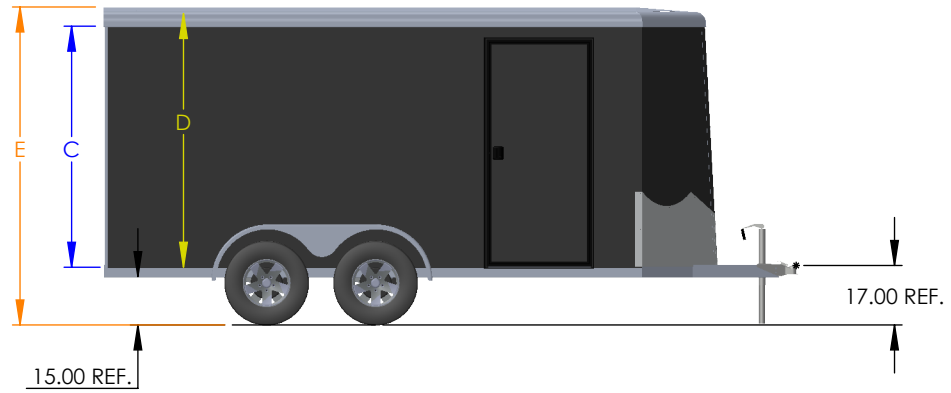

| MODEL | OUTSIDE BOX LENGTH (A) | INSIDE BOX LENGTH (B) |
|----------|---------------------------|--------------------------|
| NAV127SR | 144" | 142" |
| NAV127TR | 144" | 142" |
| NAV147TR | 168" | 166" |
| NAV167TR | 192" | 190" |
| NAV187TR | 216" | 214" |
| NAV207TR | 240" | 238" |

| 7 WIDE ROUND TOP | Rear Door Hgt (C) | Int Hgt @ Center (D) | Overall Hgt (E) |
|------------------|----------------------|-------------------------|--------------------|
| STD Height | 73.25" | 78.50" | 99.00" |
| 6" Plus Height | 79.25" | 84.50" | 105.00" |
| 12" Plus Height | 85.25" | 90.50" | 111.00" |