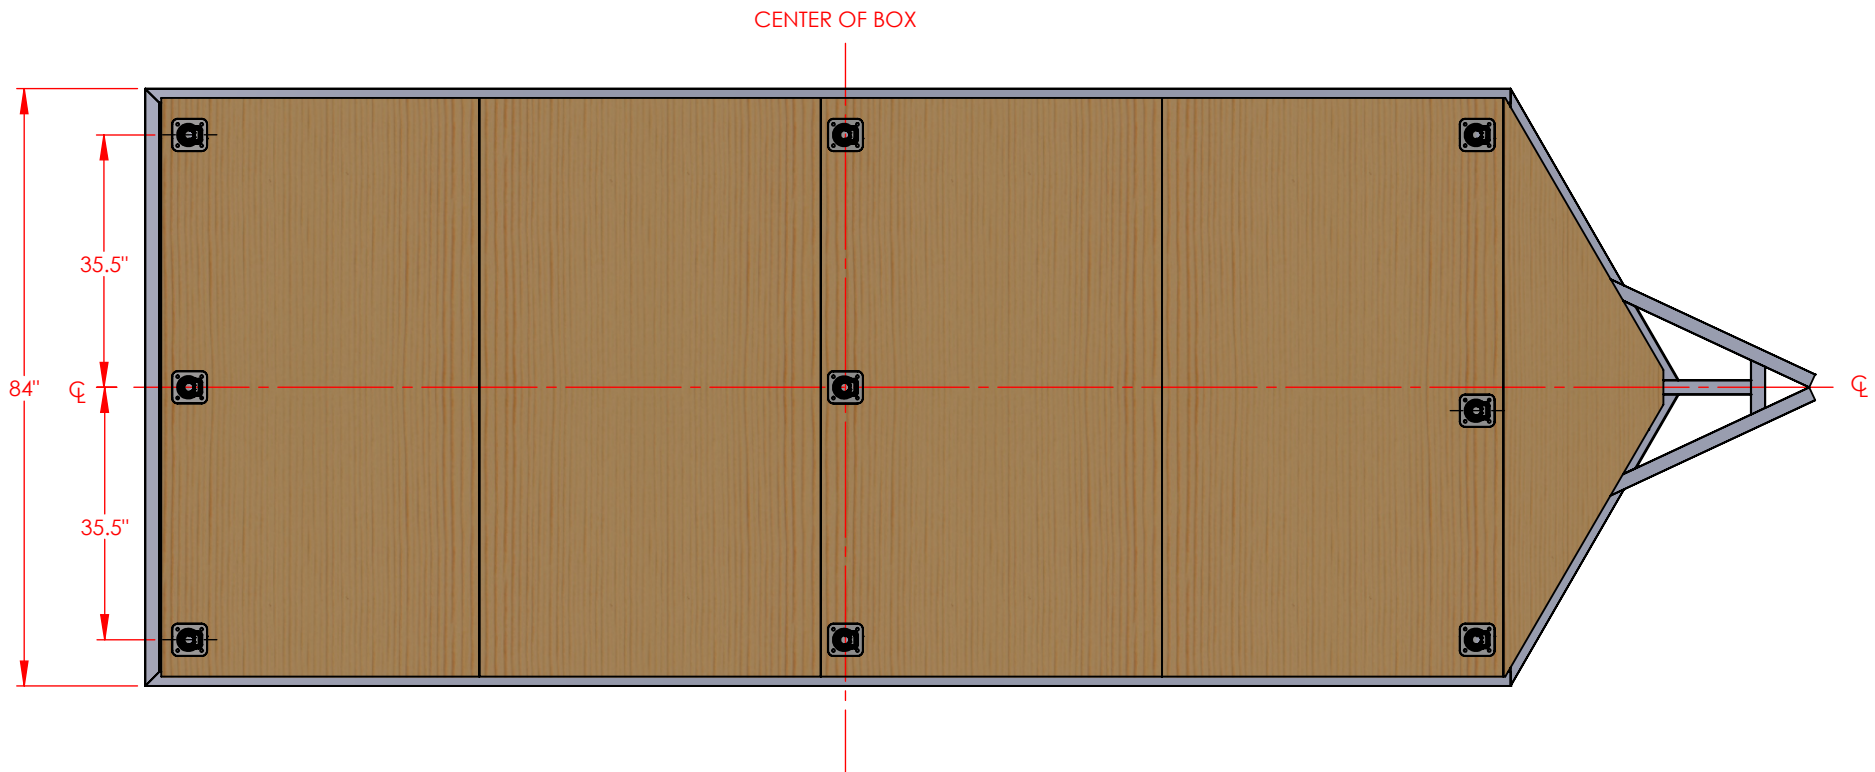

TRAILER MODEL: NAV167, NAV187, NAV207
		TITLE: HEAVY DUTY D-RINGS OPTION C
DRAWN BY	DATE	DO NOT SCALE DRAWING
TYLER A BOURASSA	2/10/2015