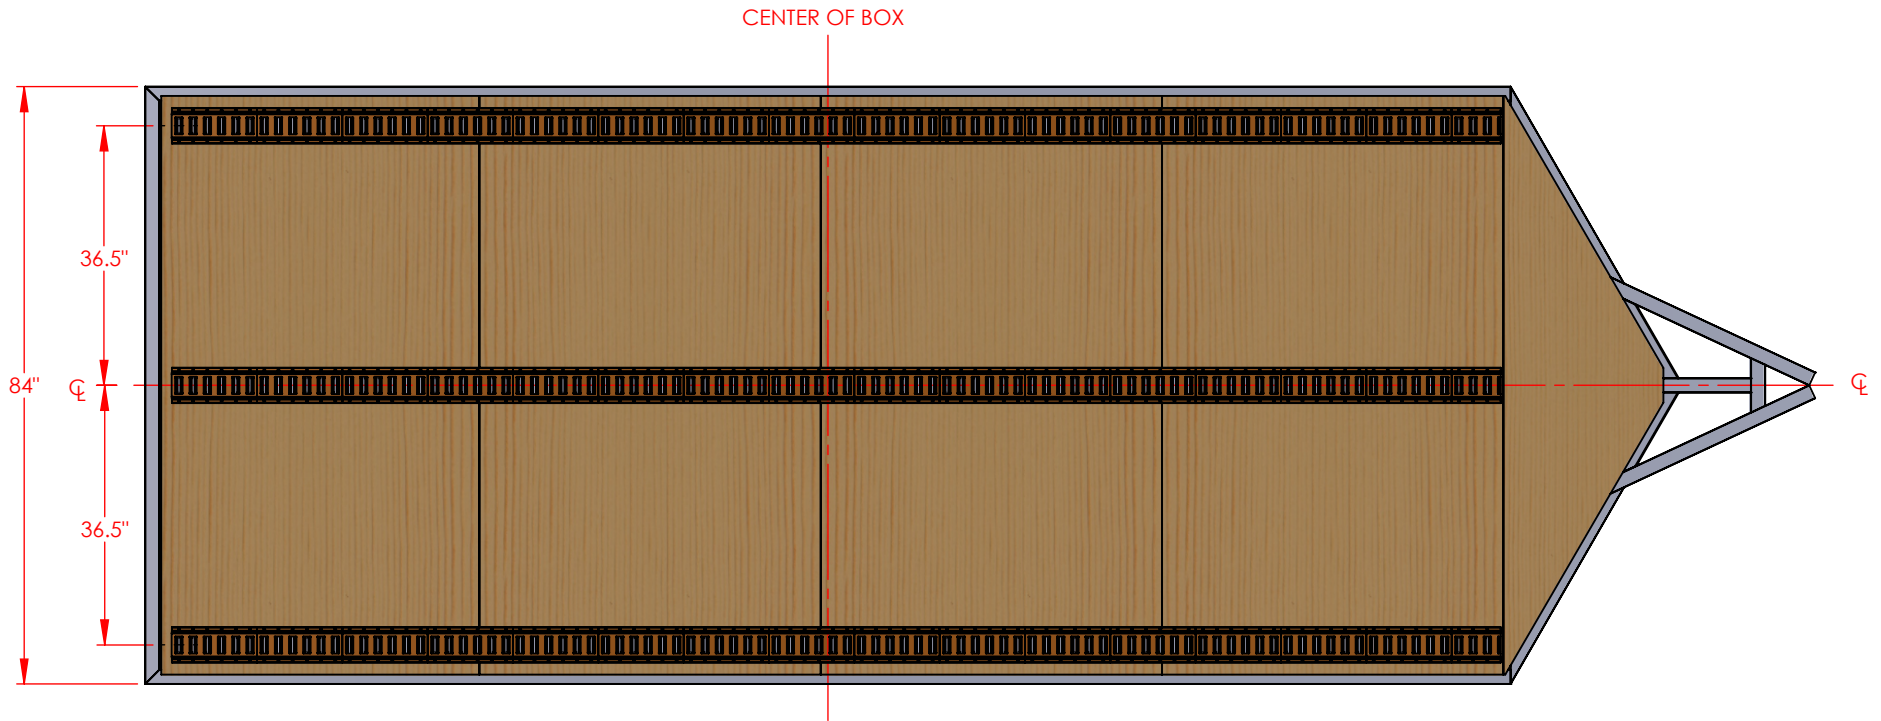

DRAWN BY

TYLER A BOURASSA

DATE

2/10/2015

TRAILER MODEL:

NAV7

TITLE:

***E-TRACK
OPTION B***

DO NOT SCALE DRAWING