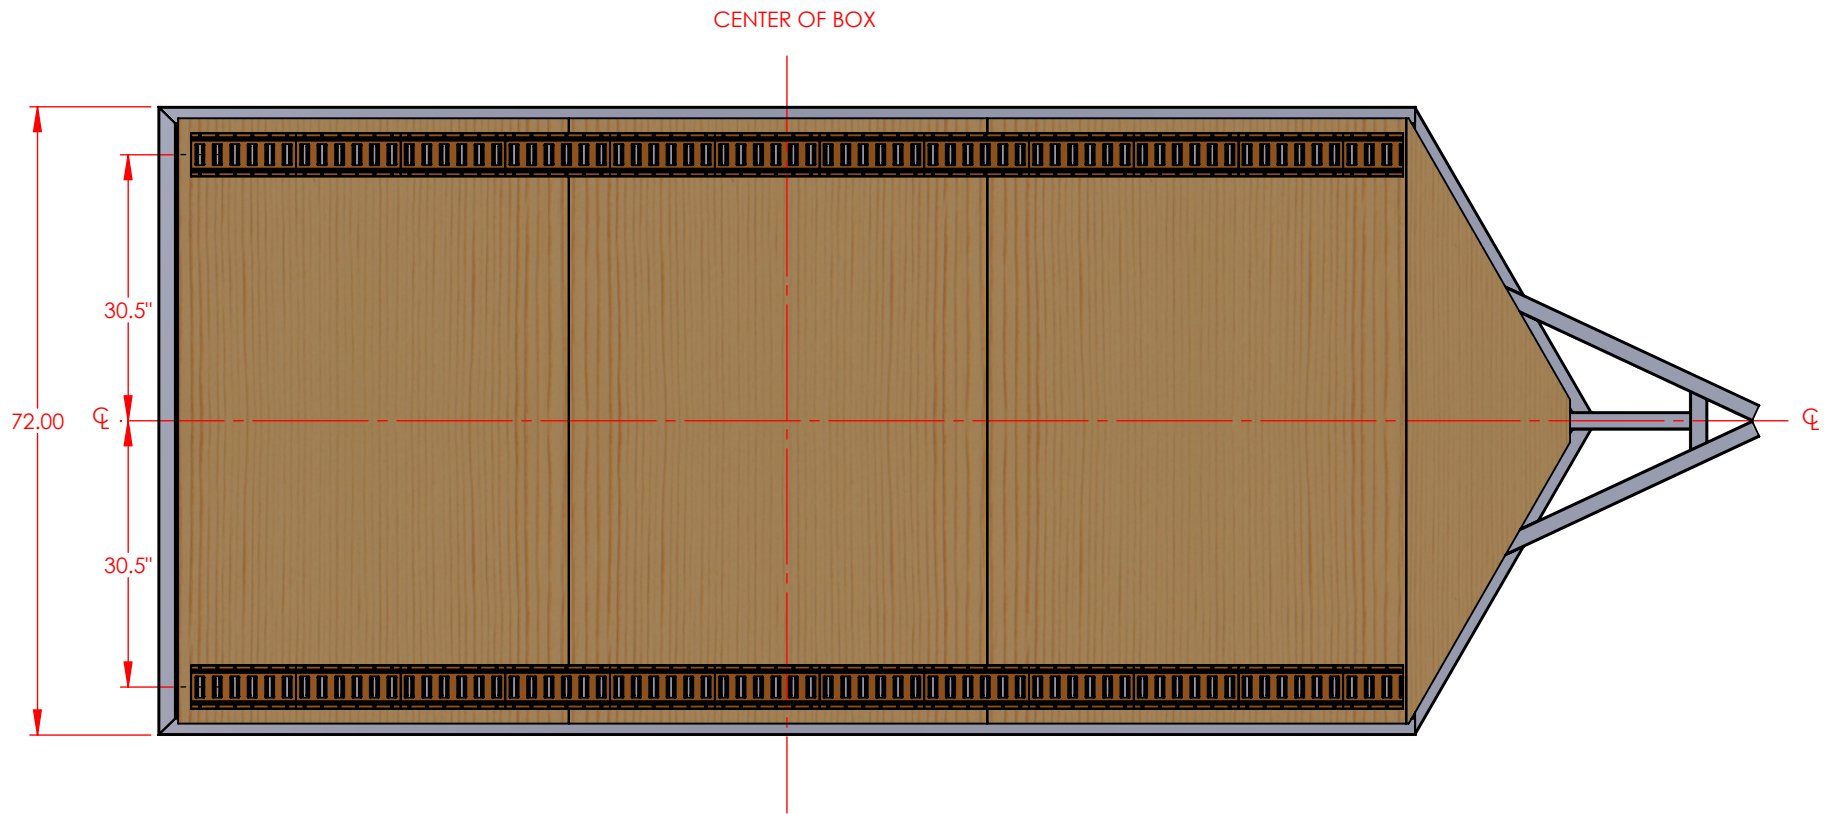

DO NOT SCALE DRAWING

		TRAILER MODEL:	NAV6
		TITLE:	<i>E-TRACK OPTION A</i>
DRAWN BY:	DATE:	DO NOT SCALE DRAWING	
TYLER A BOURASSA	2/10/2015		

		TRAILER MODEL:	NAV6
		TITLE:	<i>L-TRACK OPTION A</i>
DRAWN BY:	DATE:	DO NOT SCALE DRAWING	
TYLER A BOURASSA	2/10/2015		