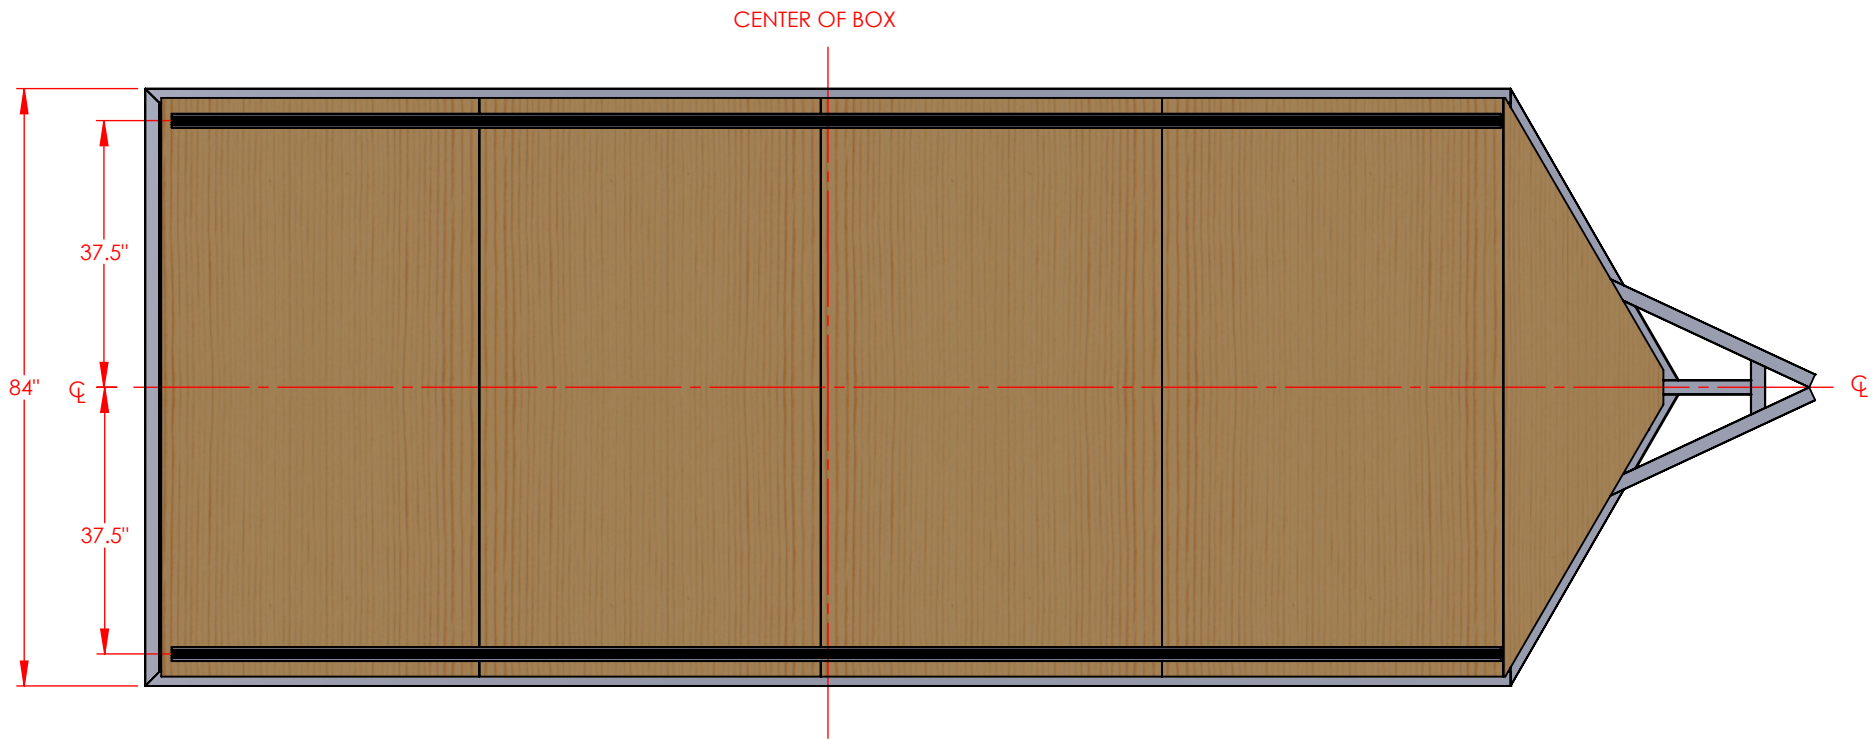

***E-TRACK
OPTION B***

DO NOT SCALE DRAWING

		TRAILER MODEL:	NAV7
		TITLE:	<i>L-TRACK OPTION A</i>
DRAWN BY:	DATE:	DO NOT SCALE DRAWING	
TYLER A BOURASSA	2/10/2015		

DRAWN BY		TRAILER MODEL:	
TYLER A BOURASSA		NAV7	
DATE		TITLE:	
2/10/2015		<i>L-TRACK OPTION B</i>	
DO NOT SCALE DRAWING			