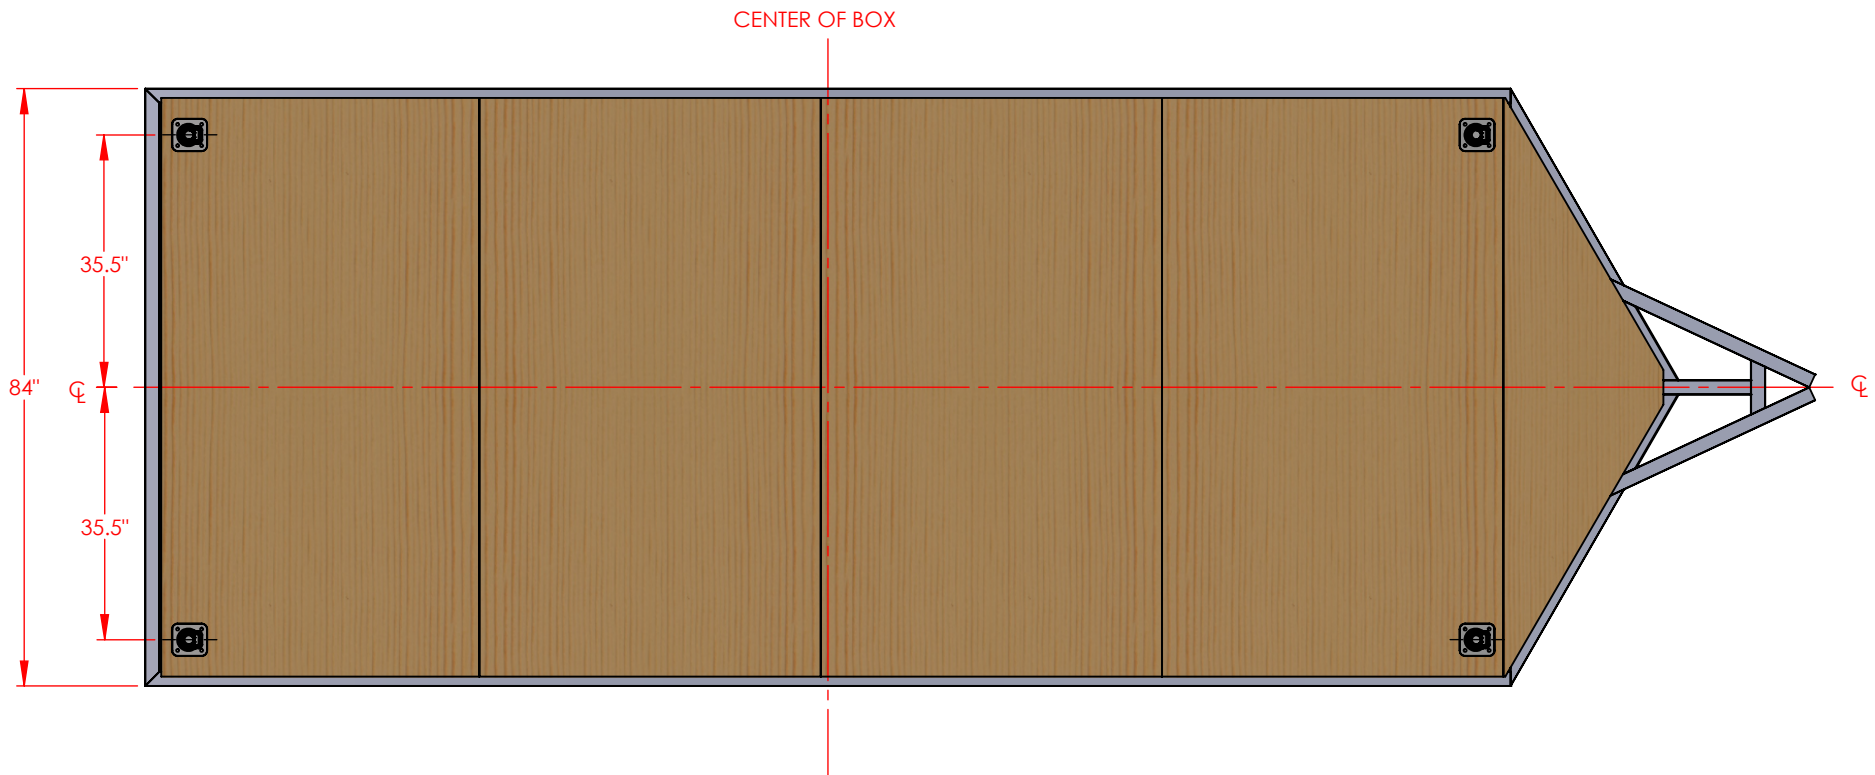

DO NOT SCALE DRAWING

		TRAILER MODEL:	NAV6
		TITLE:	<i>E-TRACK OPTION A</i>
DRAWN BY:	DATE:	DO NOT SCALE DRAWING	
TYLER A BOURASSA	2/10/2015		

		TRAILER MODEL:	NAV6
		TITLE:	<i>L-TRACK OPTION A</i>
DRAWN BY:	DATE:	DO NOT SCALE DRAWING	
TYLER A BOURASSA	2/10/2015		