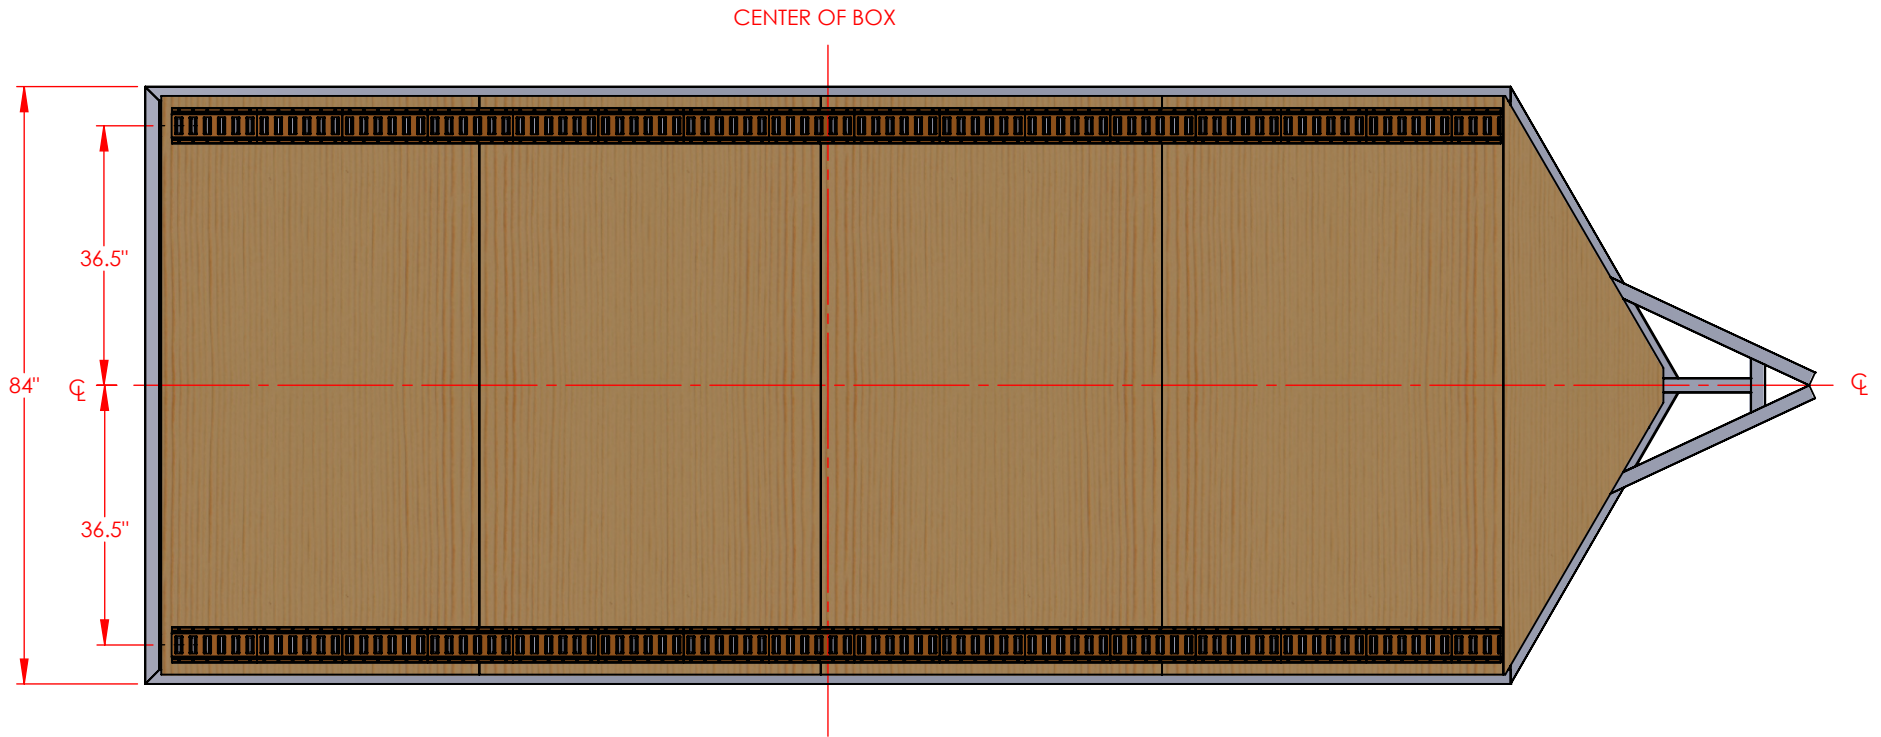

DO NOT SCALE DRAWING

		TRAILER MODEL: NAV167, NAV187, NAV207
		TITLE: HEAVY DUTY D-RINGS OPTION B
DRAWN BY	DATE	DO NOT SCALE DRAWING
TYLER A BOURASSA	2/10/2015	

		TRAILER MODEL: NAV167, NAV187, NAV207
		TITLE: HEAVY DUTY D-RINGS OPTION C
DRAWN BY	DATE	DO NOT SCALE DRAWING
TYLER A BOURASSA	2/10/2015	