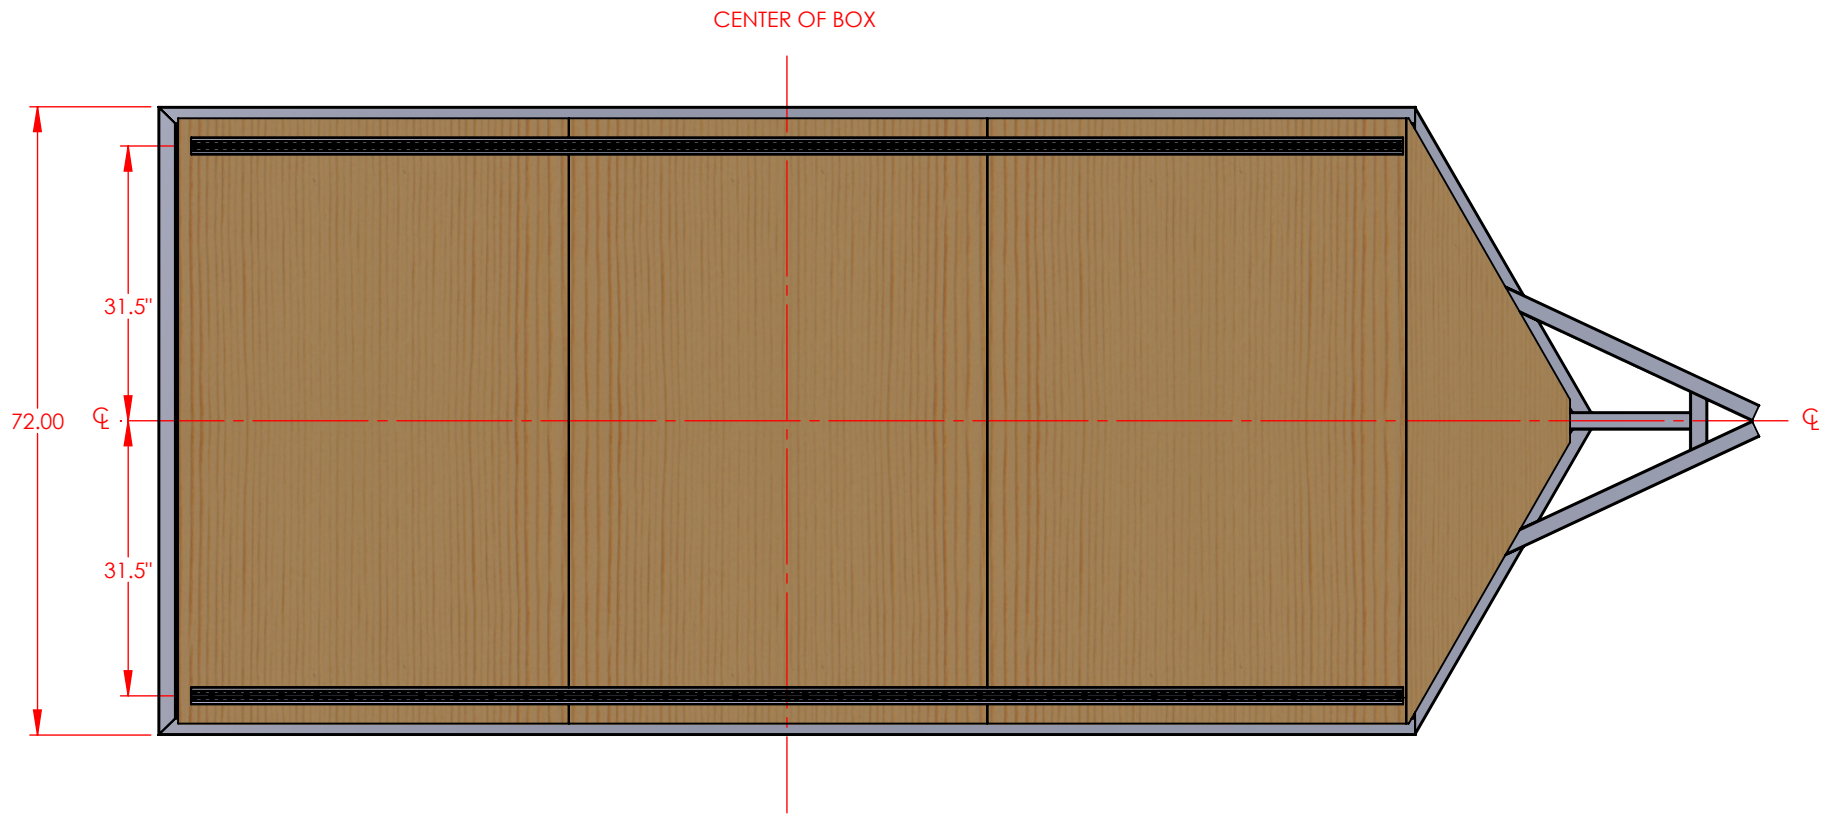

DO NOT SCALE DRAWING

		TRAILER MODEL:	NAV6
		TITLE:	<i>E-TRACK OPTION A</i>
DRAWN BY:	DATE:	DO NOT SCALE DRAWING	
TYLER A BOURASSA	2/10/2015		

		TRAILER MODEL:	NAV6
		TITLE:	<i>L-TRACK OPTION A</i>
DRAWN BY:	DATE:	DO NOT SCALE DRAWING	
TYLER A BOURASSA	2/10/2015		