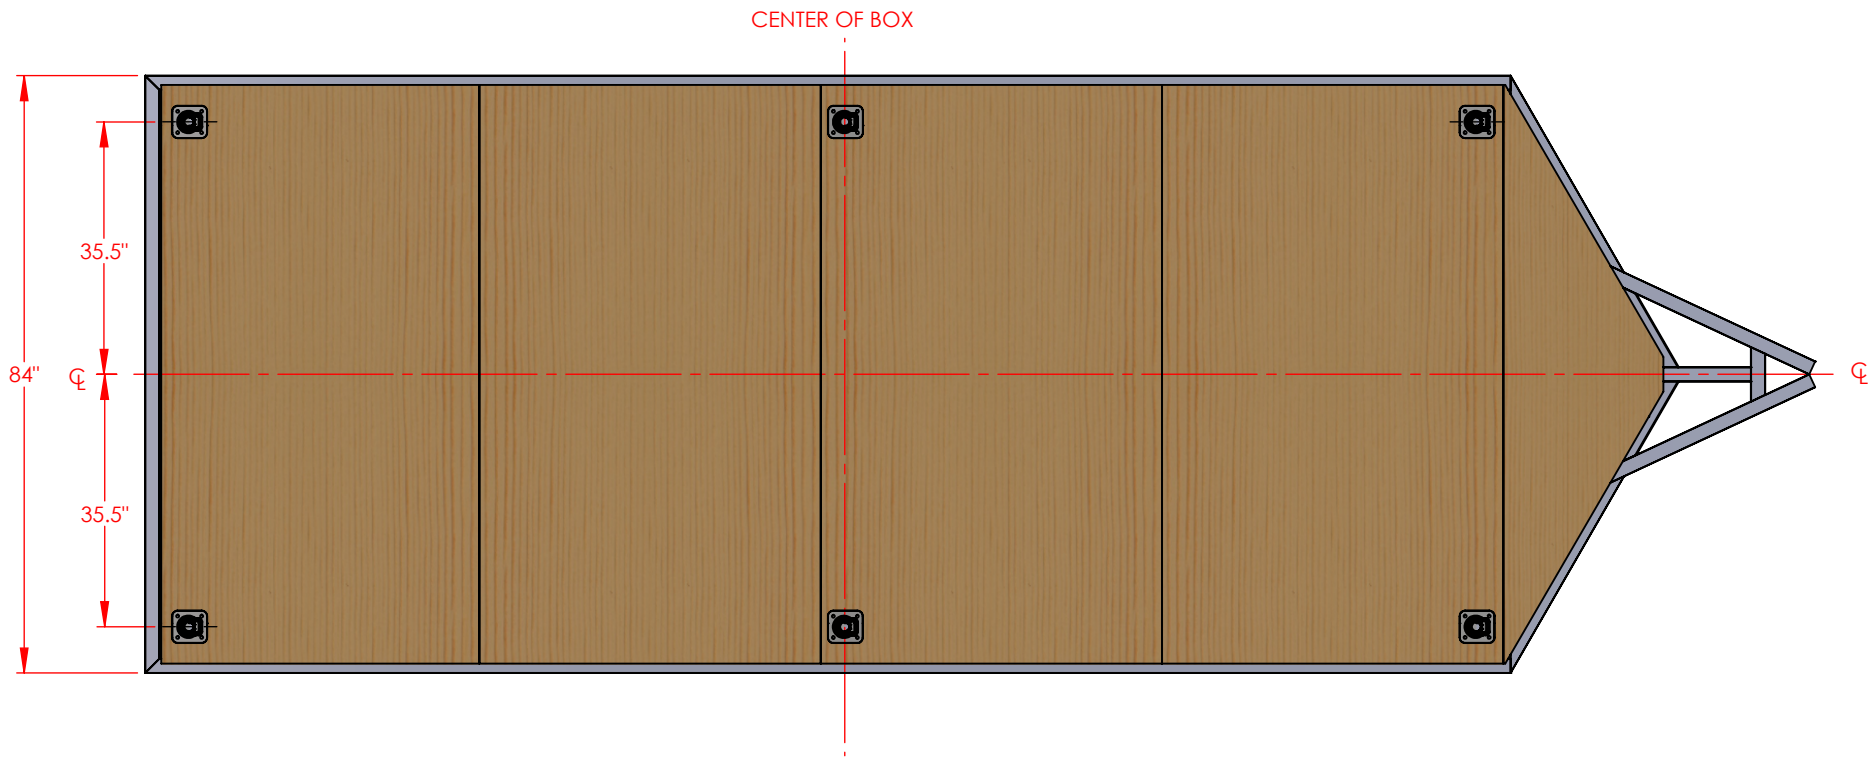

TRAILER MODEL: NAV167, NAV187, NAV207
		TITLE: HEAVY DUTY D-RINGS OPTION B
DRAWN BY	DATE	DO NOT SCALE DRAWING
TYLER A BOURASSA	2/10/2015