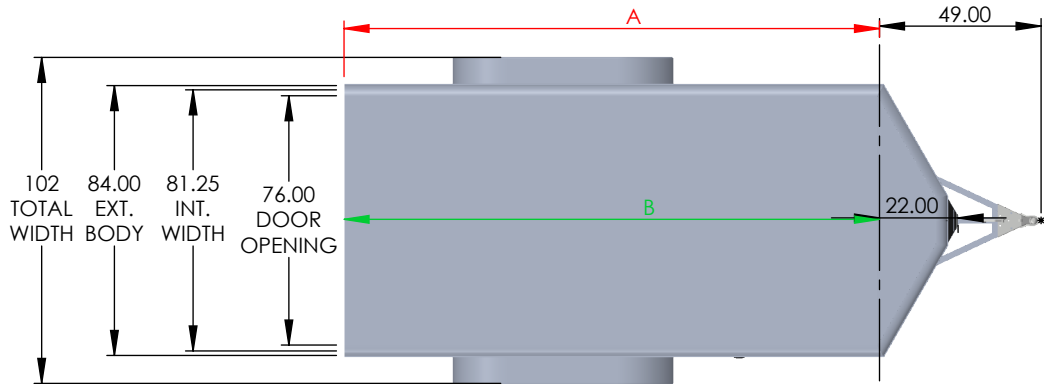

PRICE AND SPECIFICATIONS SUBJECT TO CHANGE WITHOUT NOTICE

OPTIONS ADDED TO BASE UNITS DECREASE PAYLOAD CAPACITY

NAV-9 10.20.22

Model	Axles	Box Length	Std. Int. Ht.	Plus 6"	Plus 12"
NAV85R	2500lbs.	8'	58"	64"	70"
NAV105SR	2500lbs.	10'	58"	64"	70"
NAV125SR	2500lbs.	12'	58"	64"	70"
NAV106SR	2990lbs.	10'	72.75"	78.75"	84.75"
NAV126SR	2990lbs.	12'	72.75"	78.75"	84.75"
NAV126TR	2/3500lbs.	12'	72.75"	78.75"	84.75"
NAV146SR	2990lbs.	14'	72.75"	78.75"	84.75"
NAV146TR	2/3500lbs.	14'	72.75"	78.75"	84.75"
NAV127SR	2990lbs.	12'	78.5"	84.5"	90.5"
NAV127TR	2/3500lbs.	12'	78.5"	84.5"	90.5"
NAV147TR	2/3500lbs.	14'	78.5"	84.5"	90.5"
NAV167TR	2/3500lbs.	16'	78.5"	84.5"	90.5"
NAV187TR	2/3500lbs.	18'	78.5"	84.5"	90.5"
NAV207TR	2/3500lbs.	20'	78.5"	84.5"	90.5"
REAR DOOR OPENINGS:		5' 52"W	53.25"H	59.25"H	65.25"H
		6' 64"W	67.25"H	73.25 "H	79.25"H
		7' 76"W	73.25"H	79.25"H	85.25"H

For Additional Specs & Photos, go to:

neomfg.com

e-mail: sales@neomfg.com
21900 US 12 Sturgis, MI 49091
269.503.7630

MODEL	OUTSIDE BOX LENGTH (A)	INSIDE BOX LENGTH (B)
NAV127SR	144"	142"
NAV127TR	144"	142"
NAV147TR	168"	166"
NAV167TR	192"	190"
NAV187TR	216"	214"
NAV207TR	240"	238"

7 WIDE ROUND TOP	Rear Door Hgt (C)	Int Hgt @ Center (D)	Overall Hgt (E)
STD Height	73.25"	78.50"	99.00"
6" Plus Height	79.25"	84.50"	105.00"
12" Plus Height	85.25"	90.50"	111.00"

DRAWN BY: TYLER A BOURASSA
DATE: 5/10/2022

6 WIDE ROUND TOP	Rear Door Hgt (C)	Int Hgt @ Center (D)	Overall Hgt (E)
STD Height	67.25"	72.75"	91.75"
6" Plus Height	73.25"	78.75"	97.75"
12" Plus Height	79.25"	84.75"	103.75"

DRAWN BY TYLER A BOURASSA	DATE 5/10/2022
------------------------------	-------------------