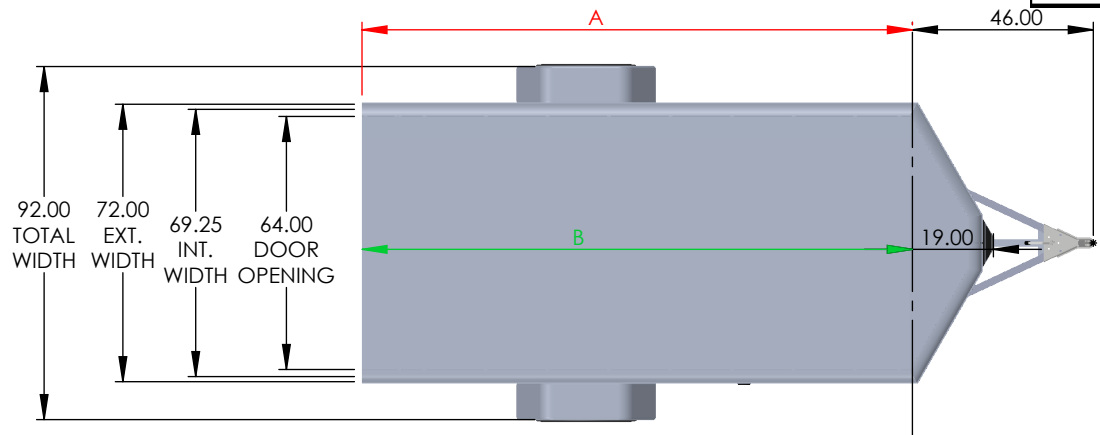

For Additional Specs & Photos, go to:

neomfg.com

e-mail: sales@neomfg.com
21900 US 12 Sturgis, MI 49091
269.503.7630

MODEL	OUTSIDE BOX LENGTH (A)	INSIDE BOX LENGTH (B)
NAV127SR	144"	142"
NAV127TR	144"	142"
NAV147TR	168"	166"
NAV167TR	192"	190"
NAV187TR	216"	214"
NAV207TR	240"	238"

7 WIDE ROUND TOP	Rear Door Hgt (C)	Int Hgt @ Center (D)	Overall Hgt (E)
STD Height	73.25"	78.50"	99.00"
6" Plus Height	79.25"	84.50"	105.00"
12" Plus Height	85.25"	90.50"	111.00"

DRAWN BY: TYLER A BOURASSA
DATE: 5/10/2022

6 WIDE ROUND TOP	Rear Door Hgt (C)	Int Hgt @ Center (D)	Overall Hgt (E)
STD Height	67.25"	72.75"	91.75"
6" Plus Height	73.25"	78.75"	97.75"
12" Plus Height	79.25"	84.75"	103.75"

DRAWN BY TYLER A BOURASSA	DATE 5/10/2022
------------------------------	-------------------