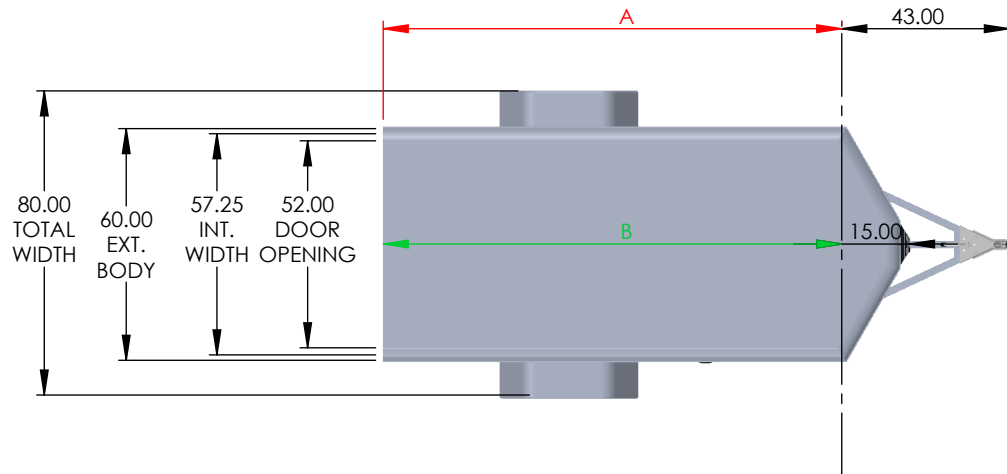

7 WIDE ROUND TOP	Rear Door Hgt (C)	Int Hgt @ Center (D)	Overall Hgt (E)
STD Height	73.25"	78.50"	99.00"
6" Plus Height	79.25"	84.50"	105.00"
12" Plus Height	85.25"	90.50"	111.00"

DRAWN BY: TYLER A BOURASSA
DATE: 5/10/2022

TRAILER MODEL:	NAVR 7 WIDE
TITLE:	TRAILER DIMENSIONS
DO NOT SCALE DRAWING	

MODEL	OUTSIDE BOX LENGTH (A)	INSIDE BOX LENGTH (B)
NAV106SR	120"	118"
NAV126SR	144"	142"
NAV126TR	144"	142"
NAV146SR	168"	166"
NAV146TR	168"	166"

6 WIDE ROUND TOP	Rear Door Hgt (C)	Int Hgt @ Center (D)	Overall Hgt (E)
STD Height	67.25"	72.75"	91.75"
6" Plus Height	73.25"	78.75"	97.75"
12" Plus Height	79.25"	84.75"	103.75"

DRAWN BY TYLER A BOURASSA	DATE 5/10/2022
------------------------------	-------------------

TRAILER MODEL: NAVR 6 WIDE
TITLE: TRAILER DIMENSIONS
DO NOT SCALE DRAWING

MODEL	OUTSIDE BOX LENGTH (A)	INSIDE BOX LENGTH (B)
NAV85SR	96"	94"
NAV105SR	120"	118"
NAV125SR	144"	142"

5 WIDE ROUND TOP	Rear Door Hgt (C)	Int Hgt @ Center (D)	Overall Hgt (E)
STD Height	53.25"	58.00"	77.25"
6" Plus Height	59.25"	64.00"	83.25"
12" Plus Height	65.25"	70.00"	89.25"