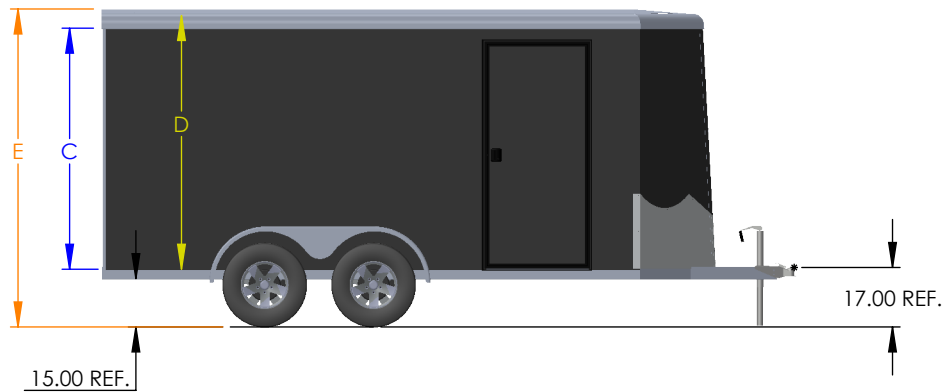

NAV

NEO ALUMINUM VNOSE

STANDARD FEATURES

- ORIGINAL NEO CARGO TRAILER
- ALL ALUMINUM, BONDED EXTERIOR SKIN
- INTEGRATED TUBE FRAME CHASSIS
- TRIPLE TUBE TONGUE, A-FRAME COUPLER
- 2" COUPLER ON SINGLE AXLE
- 2 5/16" COUPLER ON TANDEM
- 24" ATP STONEGUARD
- LED LIGHTING, 2 INTERIOR DOMES
- 24" FLUSHLOCK CURBSIDE DOOR: 5'W
- 32" FLUSHLOCK CURBSIDE DOOR: 6'W, 7'W
- CAST ALUMINUM SIDE DOOR HOLD BACK
- SINGLE REAR SWING DOOR ON 5'W
- DOUBLE REAR SWING DOORS ON 6'W & 7'W
- SEAMLESS ALUMINUM ROOF, 16" OC
- 3/8" PLYWOOD WALLS, 16" OC
- 3/4" EXTERIOR GRADE PLYWOOD FLOOR, 24" OC
- 2500#, 2990#, 3500# & 7000# GVWR
- 205 75 R15 RADIALS, STEEL SILVER MOD 15"

PRICE AND SPECIFICATIONS SUBJECT TO CHANGE WITHOUT NOTICE

OPTIONS ADDED TO BASE UNITS DECREASE PAYLOAD CAPACITY

NAV-9 10.20.22

Model	Axles	Box Length	Std. Int. Ht.	Plus 6"	Plus 12"
NAV85R	2500lbs.	8'	58"	64"	70"
NAV105SR	2500lbs.	10'	58"	64"	70"
NAV125SR	2500lbs.	12'	58"	64"	70"
NAV106SR	2990lbs.	10'	72.75"	78.75"	84.75"
NAV126SR	2990lbs.	12'	72.75"	78.75"	84.75"
NAV126TR	2/3500lbs.	12'	72.75"	78.75"	84.75"
NAV146SR	2990lbs.	14'	72.75"	78.75"	84.75"
NAV146TR	2/3500lbs.	14'	72.75"	78.75"	84.75"
NAV127SR	2990lbs.	12'	78.5"	84.5"	90.5"
NAV127TR	2/3500lbs.	12'	78.5"	84.5"	90.5"
NAV147TR	2/3500lbs.	14'	78.5"	84.5"	90.5"
NAV167TR	2/3500lbs.	16'	78.5"	84.5"	90.5"
NAV187TR	2/3500lbs.	18'	78.5"	84.5"	90.5"
NAV207TR	2/3500lbs.	20'	78.5"	84.5"	90.5"
REAR DOOR OPENINGS:		5' 52"W	53.25"H	59.25"H	65.25"H
		6' 64"W	67.25"H	73.25 "H	79.25"H
		7' 76"W	73.25"H	79.25"H	85.25"H

For Additional Specs & Photos, go to:

neomfg.com

e-mail: sales@neomfg.com
21900 US 12 Sturgis, MI 49091
269.503.7630

MODEL	OUTSIDE BOX LENGTH (A)	INSIDE BOX LENGTH (B)
NAV127SR	144"	142"
NAV127TR	144"	142"
NAV147TR	168"	166"
NAV167TR	192"	190"
NAV187TR	216"	214"
NAV207TR	240"	238"