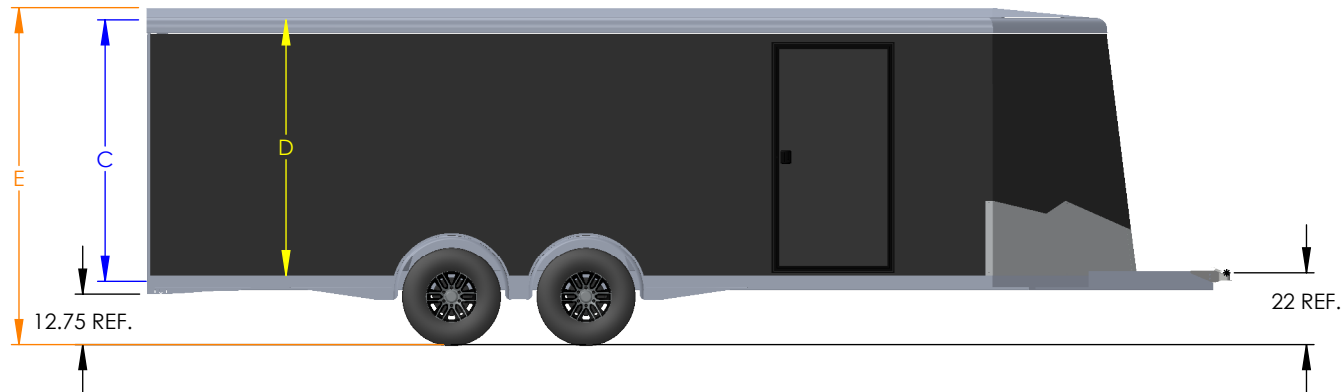

DISTANCE BETWEEN WHEEL WELLS IS 82.5"

MODEL	OUTSIDE BOX LENGTH (A)	INSIDE BOX LENGTH (B)
NCBS2085TR	240"	238"
NCBS2285TR	264"	262"
NCBS2485TR	288"	286"
NCBS2685TR	312"	310"

NCBR	Rear Door Hgt (C)	Int Hgt @ Center (D)	Overall Hgt (E)
STD Height	76.25"	80.25"	102.00"
6" Plus Height	82.25"	86.25"	108.00"
12" Plus Height	88.25"	92.25"	114.00"