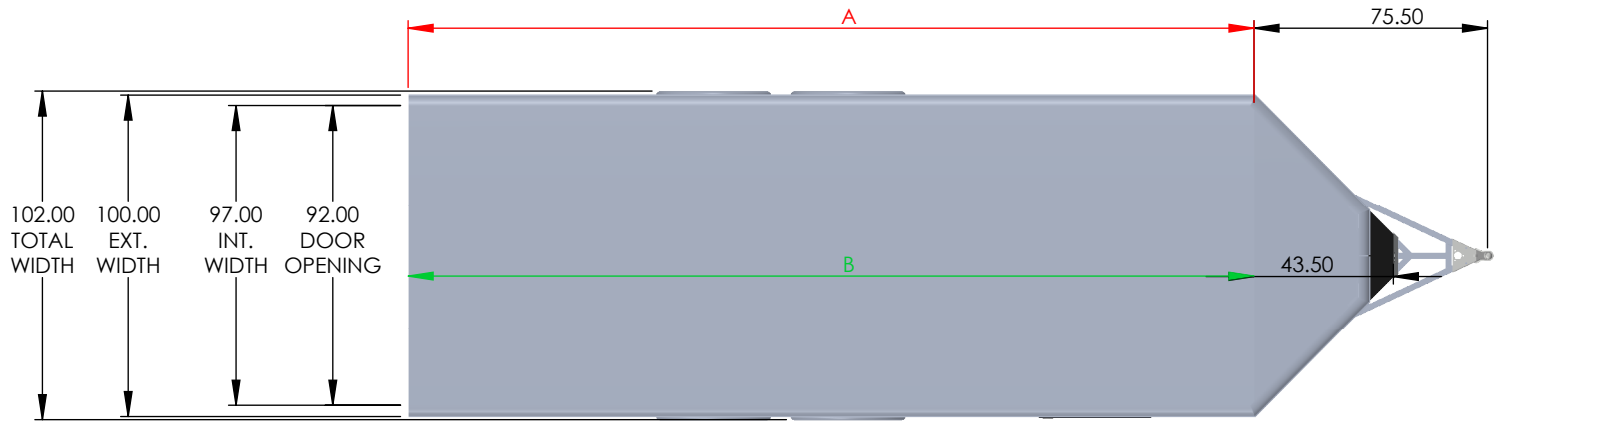

DISTANCE BETWEEN WHEEL WELLS IS 82.5"

MODEL	OUTSIDE BOX LENGTH (A)	INSIDE BOX LENGTH (B)
NCBS2085TR	240"	238"
NCBS2285TR	264"	262"
NCBS2485TR	288"	286"
NCBS2685TR	312"	310"

NCBR	Rear Door Hgt (C)	Int Hgt @ Center (D)	Overall Hgt (E)
STD Height	76.25"	80.25"	102.00"
6" Plus Height	82.25"	86.25"	108.00"
12" Plus Height	88.25"	92.25"	114.00"