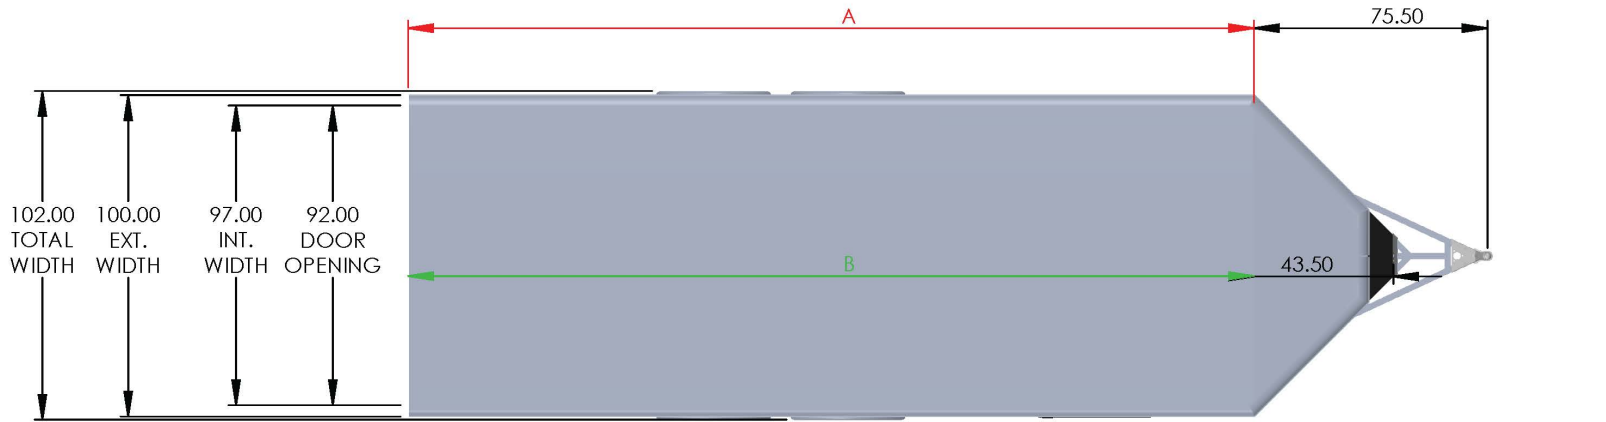

DISTANCE BETWEEN WHEEL WELLS IS 82.5"

MODEL	OUTSIDE BOX LENGTH (A)	INSIDE BOX LENGTH (B)
NCBS2085TR	240"	238"
NCBS2285TR	264"	262"
NCBS2485TR	288"	286"
NCBS2685TR	312"	310"

NCBR	Rear Door Hgt (C)	Int Hgt @ Center (D)	Overall Hgt (E)
STD Height	76.25"	80.25"	102.00"
6" Plus Height	82.25"	86.25"	108.00"
12" Plus Height	88.25"	92.25"	114.00"