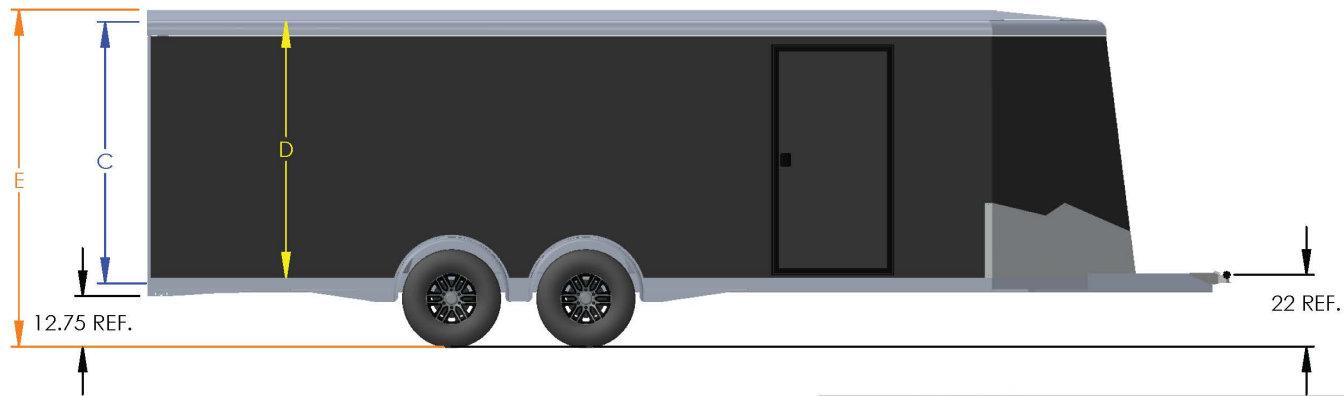

DISTANCE BETWEEN WHEEL WELLS IS 82.5"

MODEL	OUTSIDE BOX LENGTH (A)	INSIDE BOX LENGTH (B)
NCBS2085TR	240"	238"
NCBS2285TR	264"	262"
NCBS2485TR	288"	286"
NCBS2685TR	312"	310"

NCBR	Rear Door Hgt (C)	Int Hgt @ Center (D)	Overall Hgt (E)
STD Height	76.25"	80.25"	102.00"
6" Plus Height	82.25"	86.25"	108.00"
12" Plus Height	88.25"	92.25"	114.00"