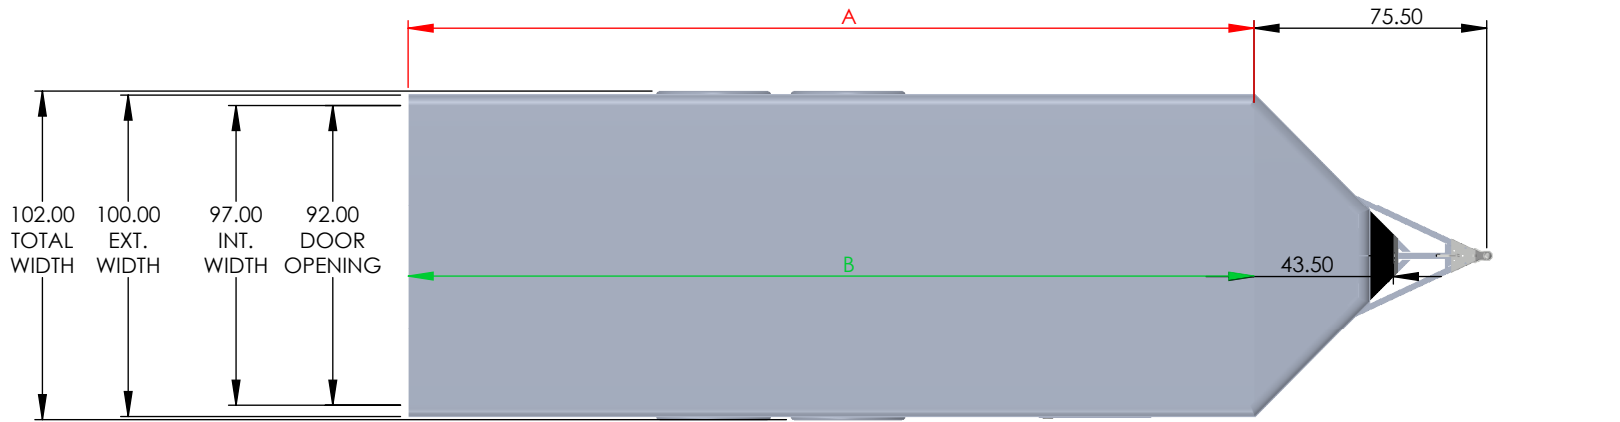

NEO

NCBS

BEAVER TAIL SPREAD AXLE

STANDARD FEATURES

- ALL ALUMINUM
- BONDED EXTERIOR SKIN
- SEAMLESS ROOF, 16" ON CENTER
- EXTRUDED ROUND TOP COVE
- INTEGRATED INLINE TONGUE, 2 5/16" COUPLER
- 24" ATP STONEGUARD
- RADIAL TIRES 225 75 R15 SILVER MOD RADIALS
- LED LIGHTING, 2 INTERIOR DOMES
- 36" FLUSHLOCK CURBSIDE DOOR
- CAST ALUMINUM HOLDBACKS(SIDE DOOR)
- EXTERIOR GRADE PLYWOOD FLOOR 3/4"
- SELF ADJUSTING BRAKES, EZ LUBE HUBS
- 16" ON CENTER WALLS AND FLOOR
- WHITE VINYL WALLS
- AERODYNAMIC 90* V-NOSE
- NXP STAINLESS STEEL LATCH, RAMP DOOR
- ALUMINUM GRAB HANDLE(RAMP ONLY)
- PROEDGE, TAPERED RAMP DOOR EDGE
- 8.5'W; 4' BEAVER TAIL, 6' ON 26' & 28'
- 5200# TORSION AXLES, SPREAD 42"
- 9990 GVWR

PRICE AND SPECIFICATIONS SUBJECT TO CHANGE WITHOUT NOTICE. OPTIONS ADDED TO BASE UNITS DECREASE PAYLOAD CAPACITY.

NCBS-3 8.11.22

Model	Axles	Tongue Ht.	Int. Ht.	Box Length	CS Door	Rear Door
NCBS2085R	2-5200#	22"	80.25"	20'	36"	92"W x 76.25"H
NCBS2285R	2-5200#	22"	80.25"	22'	36"	92"W x 76.25"H
NCBS2485R	2-5200#	22"	80.25"	24'	36"	92"W x 76.25"H
NCBS2685R	2-5200#	22"	80.25"	26'	36"	92"W x 76.25"H

For Additional Specs & Photos, go to:
neomfg.com

e-mail: sales@neomfg.com
21900 US 12 Sturgis, MI 49091
269.503.7630

NOTE:
 DISTANCE BETWEEN WHEEL WELLS IS 82".
 TRAILER DIMENSIONS ARE WITH 5200# AXLES.
 WITH OPTIONAL 6000# AXLES TRAILER HEIGHT WILL RAISE 1".
 TRAILER HEIGHTS ARE REFERENCE AND SUBJECT TO CHANGE.

MODEL	OUTSIDE BOX LENGTH (A)	INSIDE BOX LENGTH (B)
NCBS2085TR	240"	238"
NCBS2285TR	264"	262"
NCBS2485TR	288"	286"
NCBS2685TR	312"	310"

NCBR	Rear Door Hgt (C)	Int Hgt @ Center (D)	Overall Hgt (E)
STD Height	76.25"	80.25"	102.00"
6" Plus Height	82.25"	86.25"	108.00"
12" Plus Height	88.25"	92.25"	114.00"