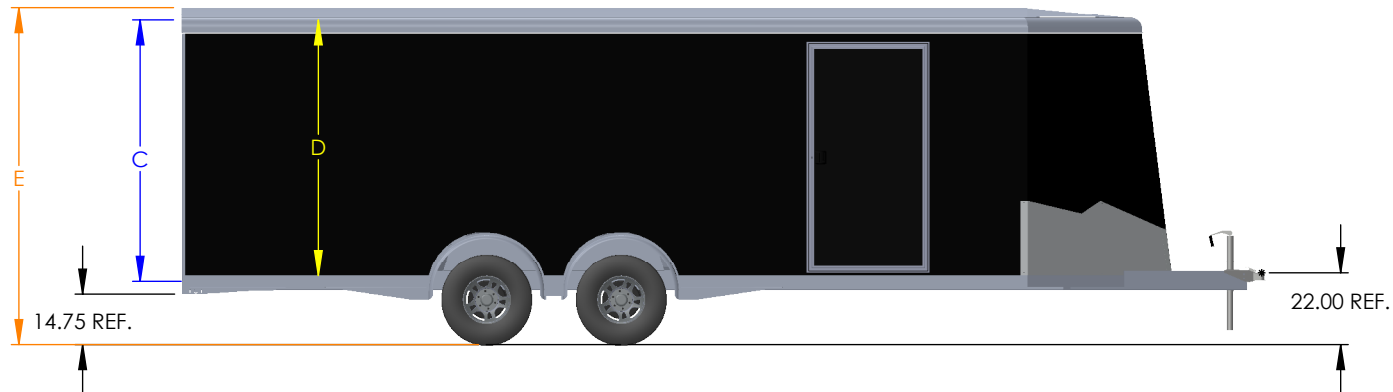

NEO

NCBS

BEAVER TAIL SPREAD AXLE

STANDARD FEATURES

- ALL ALUMINUM
- BONDED EXTERIOR SKIN
- SEAMLESS ROOF, 16" ON CENTER
- EXTRUDED ROUND TOP COVE
- INTEGRATED INLINE TONGUE, 2 5/16" COUPLER
- 24" ATP STONEGUARD
- RADIAL TIRES 225 75 R15 SILVER MOD RADIALS
- LED LIGHTING, 2 INTERIOR DOMES
- 36" FLUSHLOCK CURBSIDE DOOR
- CAST ALUMINUM HOLDBACKS(SIDE DOOR)
- EXTERIOR GRADE PLYWOOD FLOOR 3/4"
- SELF ADJUSTING BRAKES, EZ LUBE HUBS
- 16" ON CENTER WALLS AND FLOOR
- WHITE VINYL WALLS
- AERODYNAMIC 90* V-NOSE
- NXP STAINLESS STEEL LATCH, RAMP DOOR
- ALUMINUM GRAB HANDLE(RAMP ONLY)
- PROEDGE, TAPERED RAMP DOOR EDGE
- 8.5'W; 4' BEAVER TAIL, 6' ON 26' & 28'
- 5200# TORSION AXLES, SPREAD 42"
- 9990 GVWR

PRICE AND SPECIFICATIONS SUBJECT TO CHANGE WITHOUT NOTICE. OPTIONS ADDED TO BASE UNITS DECREASE PAYLOAD CAPACITY.

NCBS-3 8.11.22

Model	Axles	Tongue Ht.	Int. Ht.	Box Length	CS Door	Rear Door
NCBS2085R	2-5200#	22"	80.25"	20'	36"	92"W x 76.25"H
NCBS2285R	2-5200#	22"	80.25"	22'	36"	92"W x 76.25"H
NCBS2485R	2-5200#	22"	80.25"	24'	36"	92"W x 76.25"H
NCBS2685R	2-5200#	22"	80.25"	26'	36"	92"W x 76.25"H

For Additional Specs & Photos, go to:
neomfg.com

e-mail: sales@neomfg.com
21900 US 12 Sturgis, MI 49091
269.503.7630

NOTE:
 DISTANCE BETWEEN WHEEL WELLS IS 82".
 TRAILER DIMENSIONS ARE WITH 5200# AXLES.
 WITH OPTIONAL 6000# AXLES TRAILER HEIGHT WILL RAISE 1".
 TRAILER HEIGHTS ARE REFERENCE AND SUBJECT TO CHANGE.

MODEL	OUTSIDE BOX LENGTH (A)	INSIDE BOX LENGTH (B)
NCBS2085TR	240"	238"
NCBS2285TR	264"	262"
NCBS2485TR	288"	286"
NCBS2685TR	312"	310"

NCBR	Rear Door Hgt (C)	Int Hgt @ Center (D)	Overall Hgt (E)
STD Height	76.25"	80.25"	102.00"
6" Plus Height	82.25"	86.25"	108.00"
12" Plus Height	88.25"	92.25"	114.00"