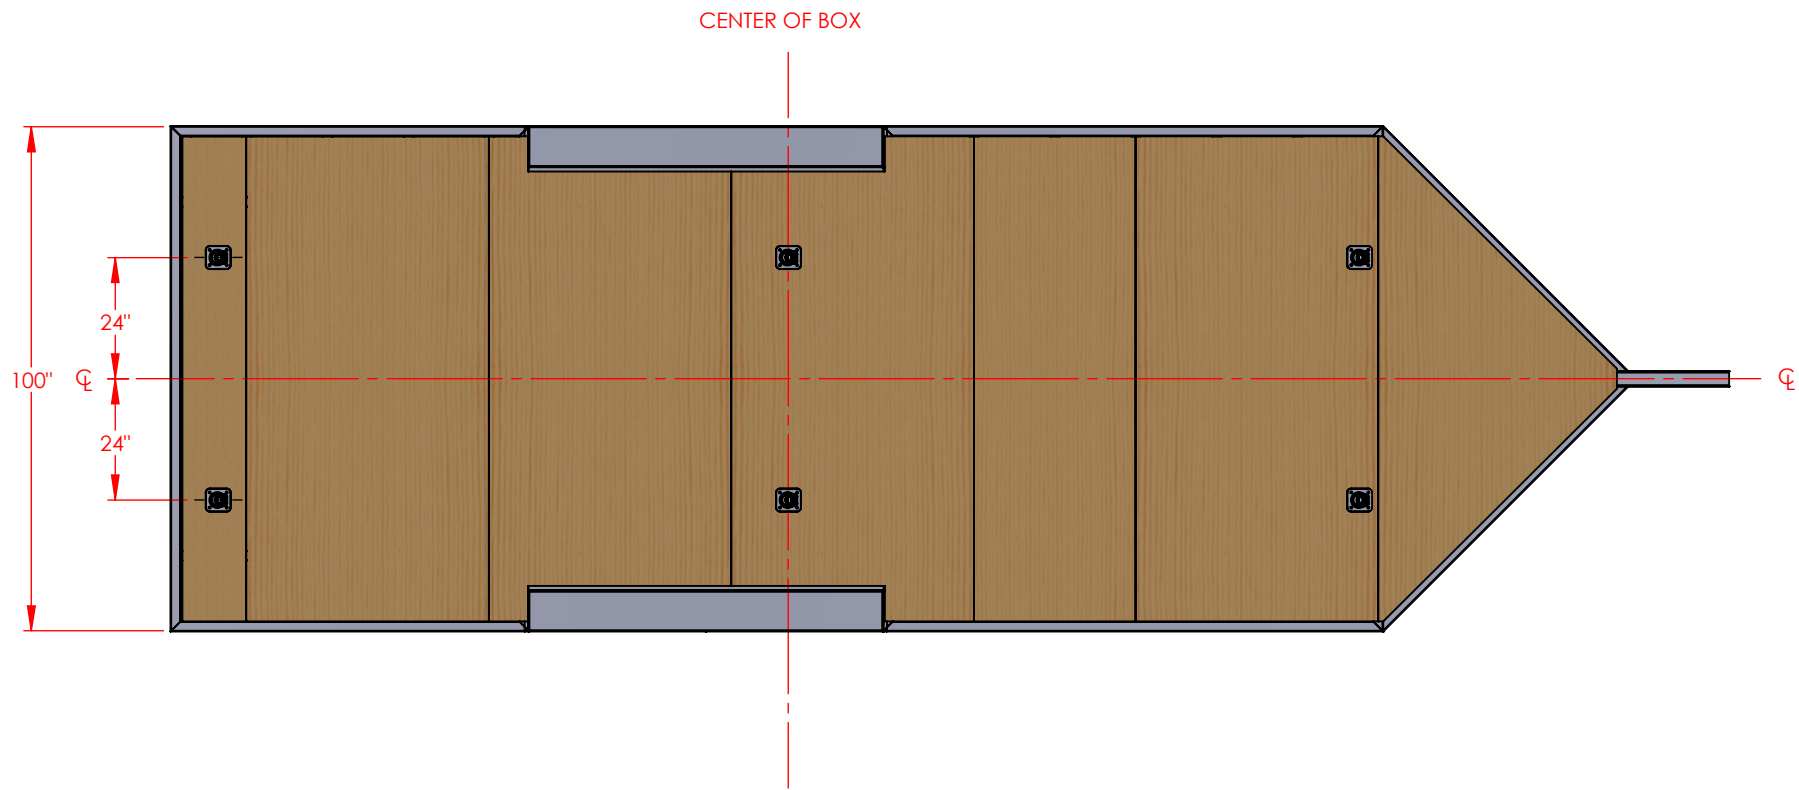

		TRAILER MODEL:	NCV
		TITLE:	<i>STD</i>
DRAWN BY	DATE	DO NOT SCALE DRAWING	
TYLER A BOURASSA	7/17/2019		

NOTE:
THE FIVE L-TRACK (SHOWN IN GREEN)
WILL NOT BE INSTALLED WITH CABINET PACKAGE

		TRAILER MODEL:	NCV
		TITLE:	<i>Sport Tie Down System (Aluminum L-Track)</i>
DRAWN BY	DATE	DO NOT SCALE DRAWING	
TYLER A BOURASSA	9/1/2015		