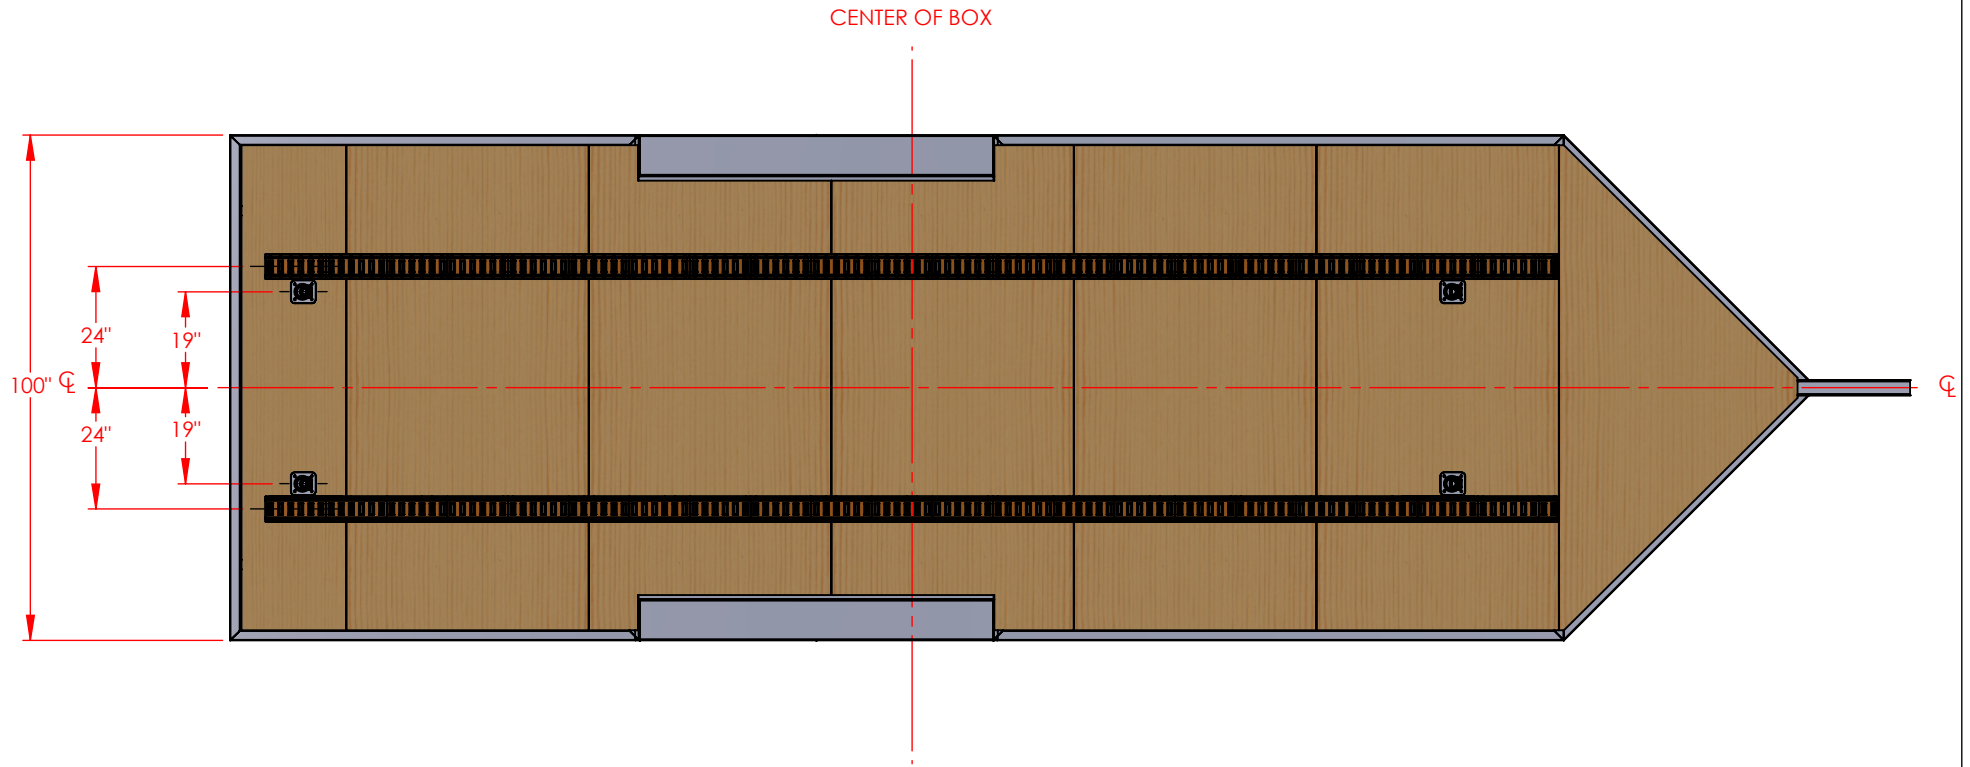

DRAWN BY
TYLER A BOURASSA

DATE
12/18/2014

TRAILER MODEL: NCV

TITLE:
***E-TRACK
OPTION A***

DO NOT SCALE DRAWING