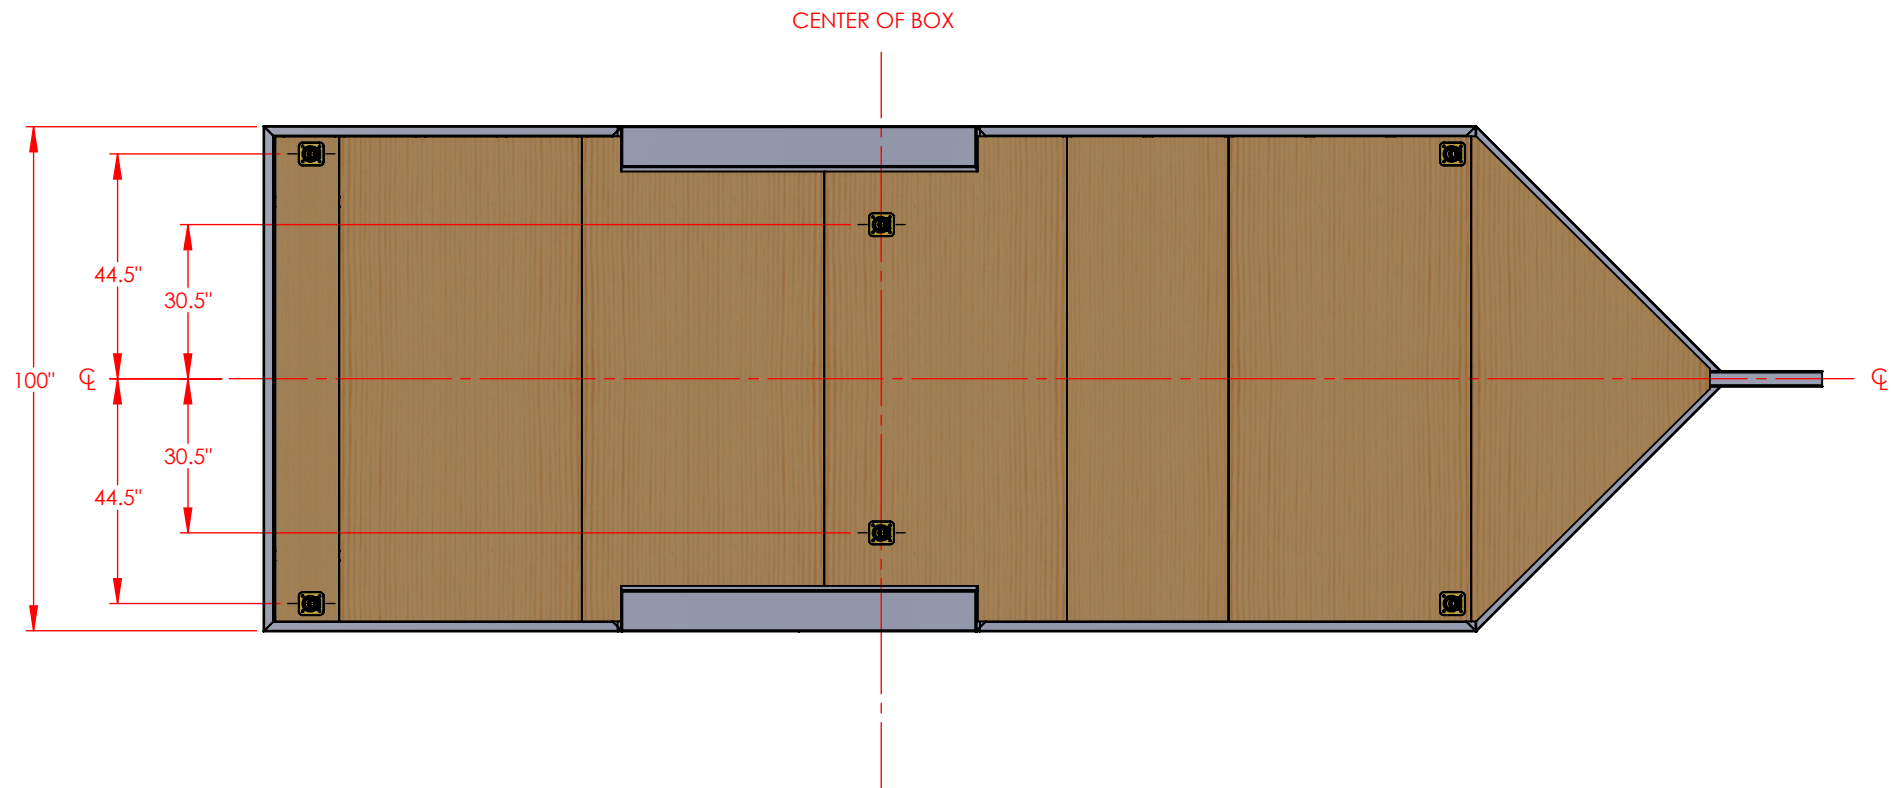

DRAWN BY

TYLER A BOURASSA

DATE

12/18/2014

TRAILER MODEL:

NCV

TITLE:

**HEAVY DUTY
D-RINGS
OPTION B**

DO NOT SCALE DRAWING