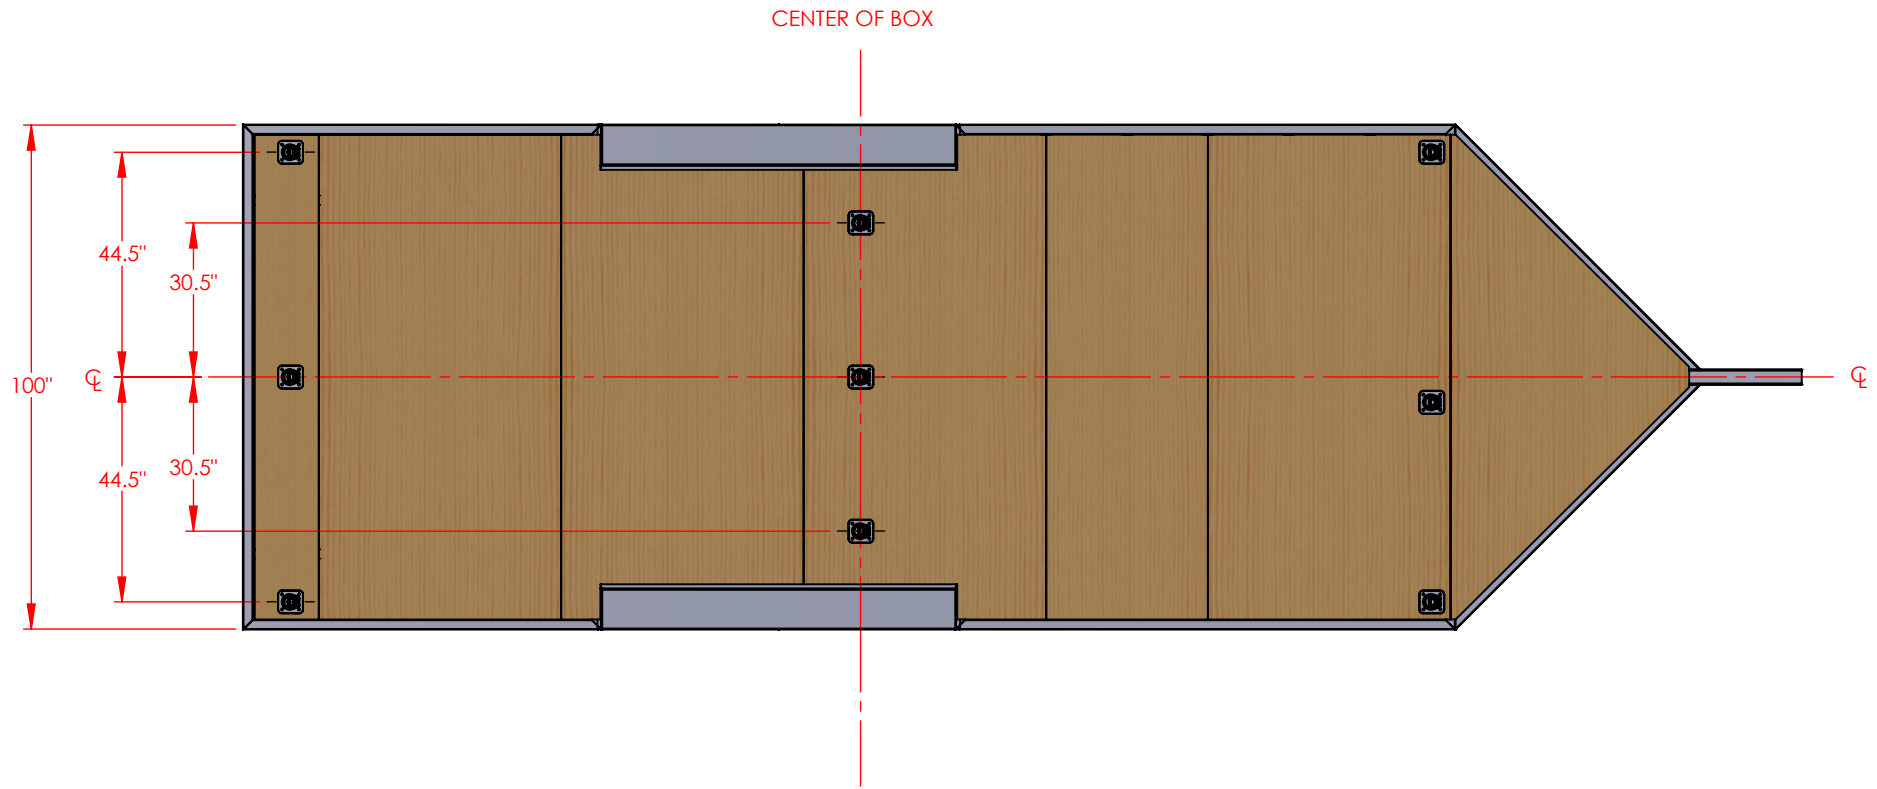

TRAILER MODEL: NCV

TITLE: **HEAVY DUTY
D-RINGS
OPTION C**

DRAWN BY:
TYLER A BOURASSA

DATE:
12/18/2014

DO NOT SCALE DRAWING