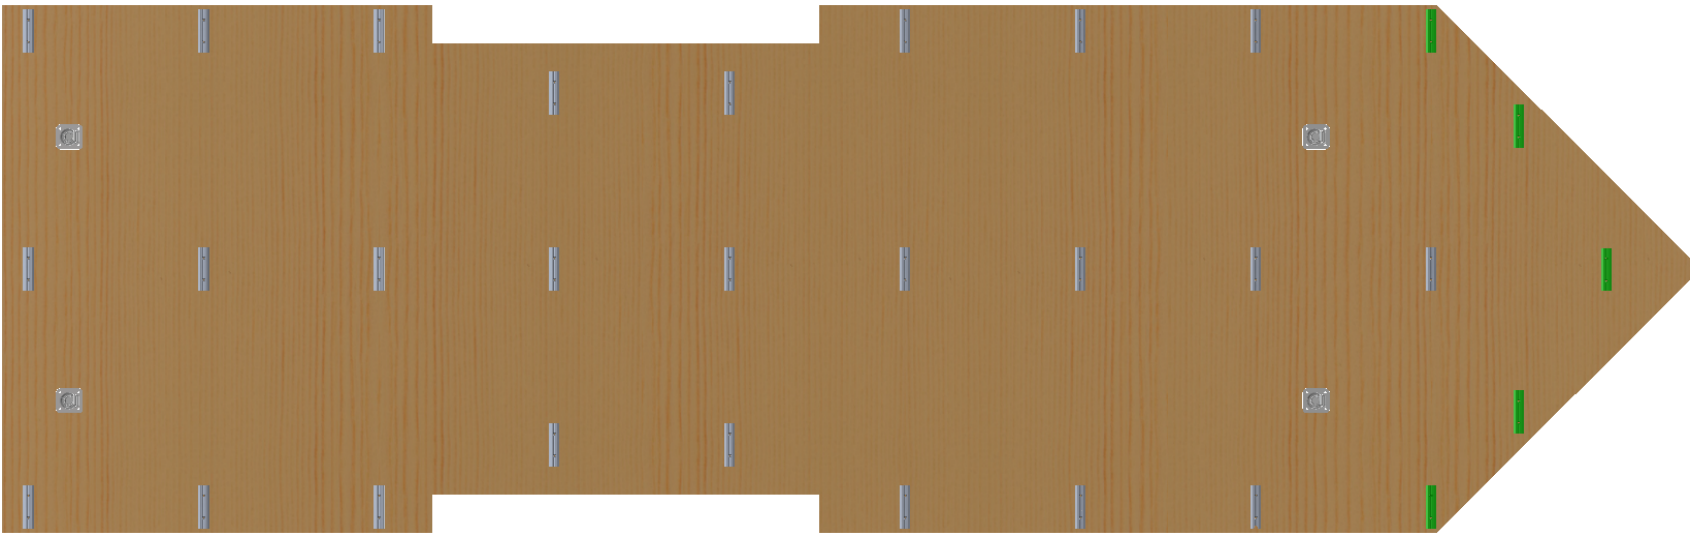

		TRAILER MODEL:	NCV
		TITLE:	<i>STD</i>
DRAWN BY	DATE	DO NOT SCALE DRAWING	
TYLER A BOURASSA	7/17/2019		

NOTE:
THE FIVE L-TRACK (SHOWN IN GREEN)
WILL NOT BE INSTALLED WITH CABINET PACKAGE

		TRAILER MODEL:	NCV
		TITLE:	<i>Sport Tie Down System (Aluminum L-Track)</i>
DRAWN BY	DATE	DO NOT SCALE DRAWING	
TYLER A BOURASSA	9/1/2015		