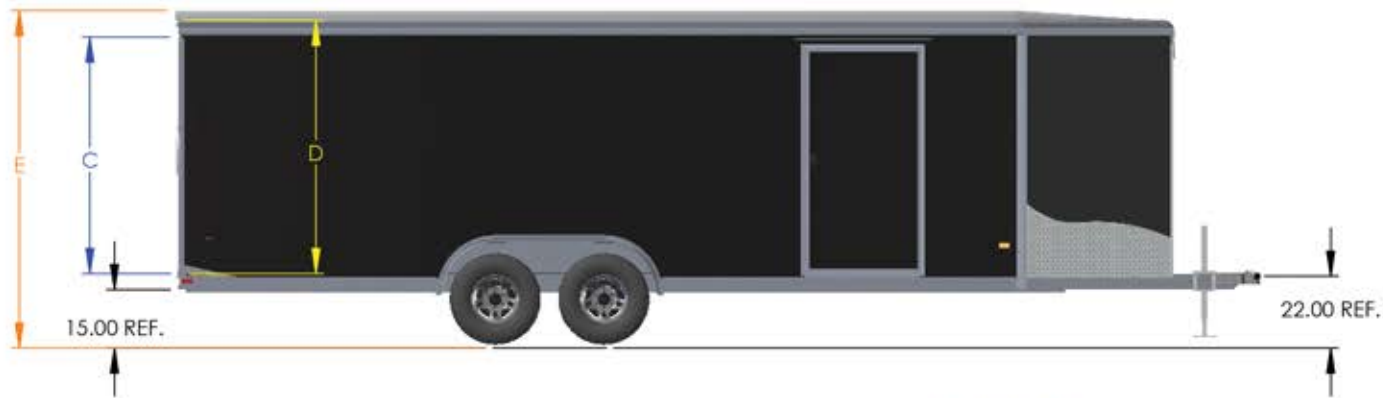

DISTANCE BETWEEN WHEEL WELLS IS 82.5"

Optional Front Ramp: 58"W

Std. Ht Plus 6" Plus 12"
70"H 76"H 82"H

MODEL	OUTSIDE BOX LENGTH (A)	INSIDE BOX LENGTH (B)
NCB1885TR	216"	214"
NCB2085TR	240"	238"
NCB2285TR	264"	262"
NCB2485TR	288"	286"
NCB2685TR	312"	310"

NCBR	Rear Door Hgt (C)	Int Hgt @ Center (D)	Overall Hgt (E)
STD Height	76.25"	80.25"	102.00"
6" Plus Height	82.25"	86.25"	108.00"
12" Plus Height	88.25"	92.25"	114.00"

TRAILER MODEL: NCBR	
TITLE: <i>TRAILER MEASUREMENTS</i>	
DRAWN BY: TYLER A BOURASSA	DATE: 10/4/2016
DO NOT SCALE DRAWING	

DISTANCE BETWEEN WHEEL WELLS IS 82.5"

Optional Front Ramp: 58"W

Std. Ht Plus 6" Plus 12"
70"H 76"H 82"H

MODEL	OUTSIDE BOX LENGTH (A)	INSIDE BOX LENGTH (B)
NCV1885TR	216"	214"
NCV2085TR	240"	238"
NCV2285TR	264"	262"
NCV2485TR	288"	286"
NCV2685TR	312"	310"

NCVR	Rear Door Hgt (C)	Int Hgt @ Center (D)	Overall Hgt (E)
STD Height	73.25"	80.25"	102.00"
6" Plus Height	79.25"	86.25"	108.00"
12" Plus Height	85.25"	92.25"	114.00"

NEO

DRAWN BY: TYLER A BOURASSA
DATE: 10/4/2016