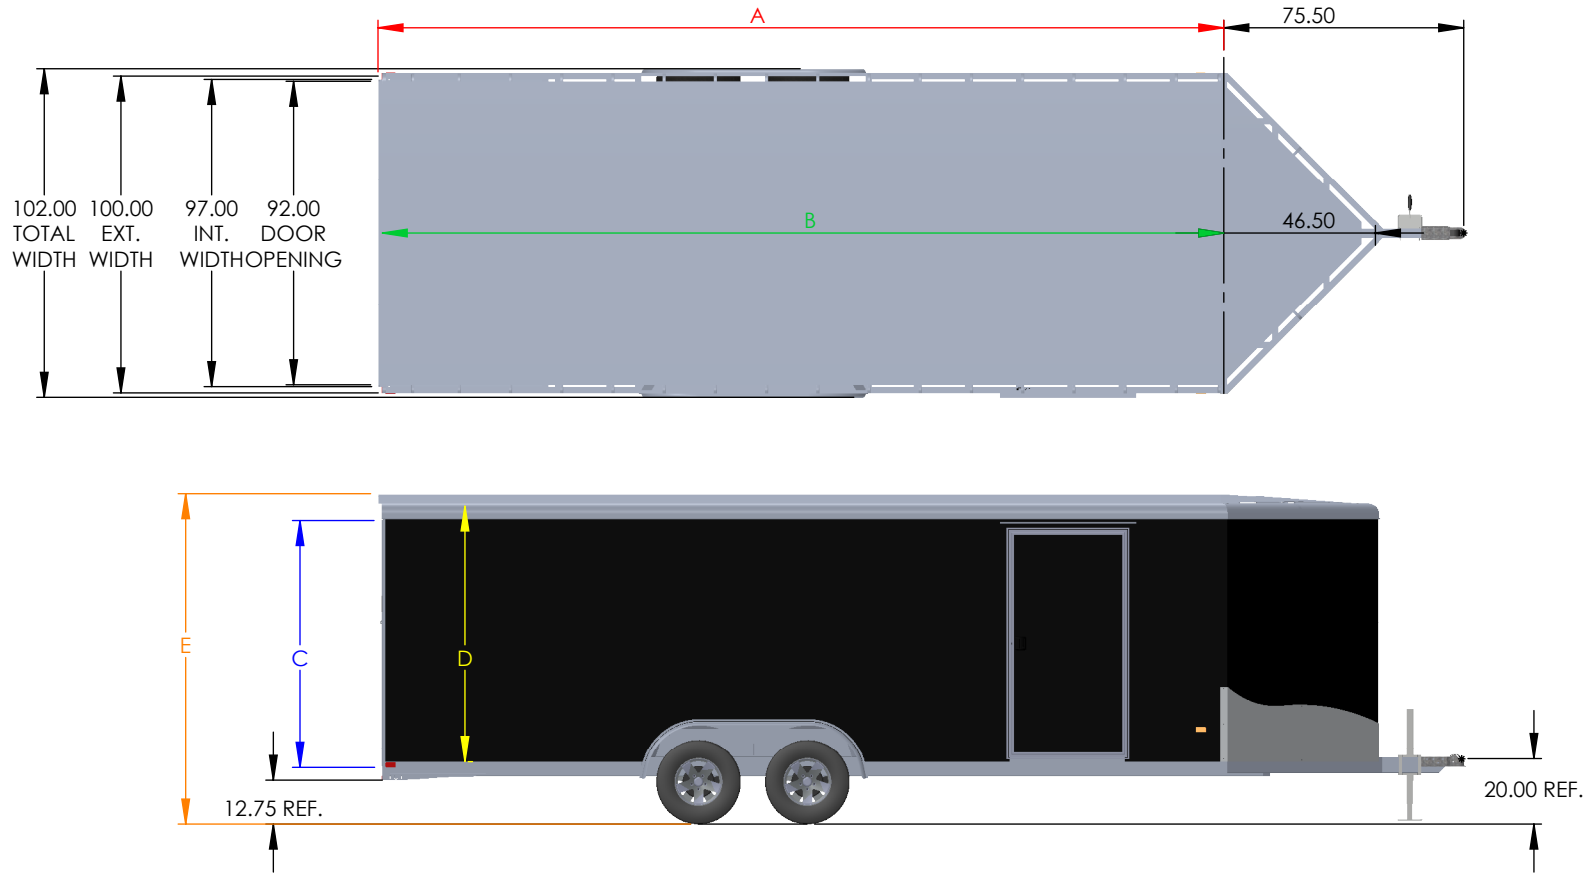

NOTE:  
 DISTANCE BETWEEN WHEEL WELLS IS 82".  
 TRAILER DIMENSIONS ARE WITH 3500# AXLES.  
 WITH OPTIONAL 5200# AXLES TRAILER HEIGHT WILL RAISE 2".  
 TRAILER HEIGHTS ARE REFERENCE AND SUBJECT TO CHANGE.

MODEL	OUTSIDE BOX LENGTH (A)	INSIDE BOX LENGTH (B)
NCB1885TR	216"	214"
NCB2085TR	240"	238"
NCB2285TR	264"	262"
NCB2485TR	288"	286"
NCB2685TR	312"	310"

NCBR	Rear Door Hgt (C)	Front Door Hgt	Front Door Width	Int Hgt @ Center (D)	Overall Hgt (E)
STD Height	76.25"	70"	58"	80.25"	102.00"
6" Plus Height	82.25"	76"	58"	86.25"	108.00"
12" Plus Height	88.25"	82"	58"	92.25"	114.00"

**NEO TRAILERS**

DRAWN BY: TYLER A BOURASSA  
 DATE: 1/12/2023

TRAILER MODEL: NCBR

TITLE: **TRAILER DIMENSIONS**

DO NOT SCALE DRAWING

NOTE:  
 DISTANCE BETWEEN WHEEL WELLS IS 82".  
 TRAILER DIMENSIONS ARE WITH 3500# AXLES.  
 WITH OPTIONAL 5200# AXLES TRAILER HEIGHT WILL RAISE 2".  
 TRAILER HEIGHTS ARE REFERENCE AND SUBJECT TO CHANGE.

MODEL	OUTSIDE BOX LENGTH (A)	INSIDE BOX LENGTH (B)
NCV1885TR	216"	214"
NCV2085TR	240"	238"
NCV2285TR	264"	262"
NCV2485TR	288"	286"
NCV2685TR	312"	310"

NCVR	Rear Door Hgt (C)	Front Door Hgt	Front Door Width	Int Hgt @ Center (D)	Overall Hgt (E)
STD Height	73.25"	70"	58"	80.25"	102.00"
6" Plus Height	79.25"	76"	58"	86.25"	108.00"
12" Plus Height	85.25"	82"	58"	92.25"	114.00"