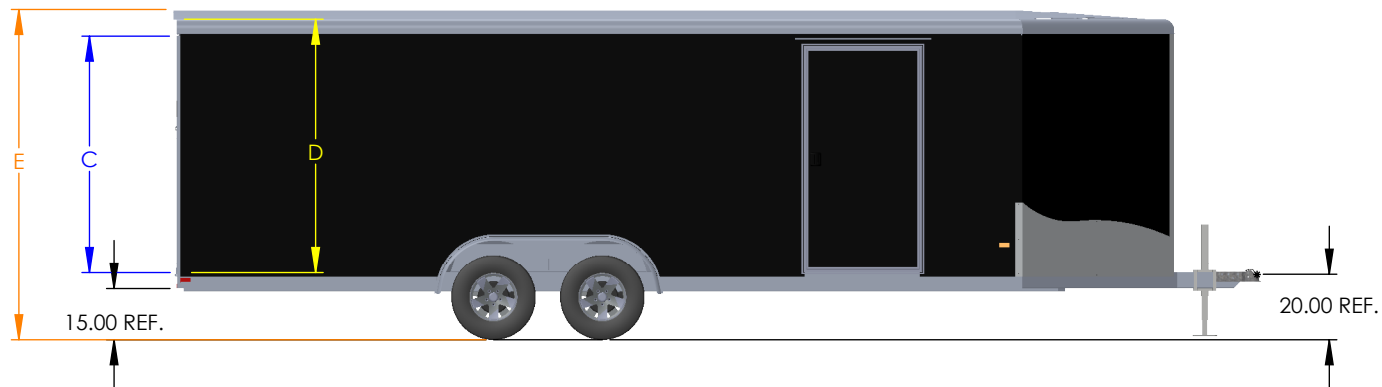

**NEO TRAILERS**

DRAWN BY: TYLER A BOURASSA  
 DATE: 1/12/2023

TRAILER MODEL: NCBR

TITLE: **TRAILER DIMENSIONS**

DO NOT SCALE DRAWING

NOTE:  
 DISTANCE BETWEEN WHEEL WELLS IS 82".  
 TRAILER DIMENSIONS ARE WITH 3500# AXLES.  
 WITH OPTIONAL 5200# AXLES TRAILER HEIGHT WILL RAISE 2".  
 TRAILER HEIGHTS ARE REFERENCE AND SUBJECT TO CHANGE.

MODEL	OUTSIDE BOX LENGTH (A)	INSIDE BOX LENGTH (B)
NCV1885TR	216"	214"
NCV2085TR	240"	238"
NCV2285TR	264"	262"
NCV2485TR	288"	286"
NCV2685TR	312"	310"

NCVR	Rear Door Hgt (C)	Front Door Hgt	Front Door Width	Int Hgt @ Center (D)	Overall Hgt (E)
STD Height	73.25"	70"	58"	80.25"	102.00"
6" Plus Height	79.25"	76"	58"	86.25"	108.00"
12" Plus Height	85.25"	82"	58"	92.25"	114.00"