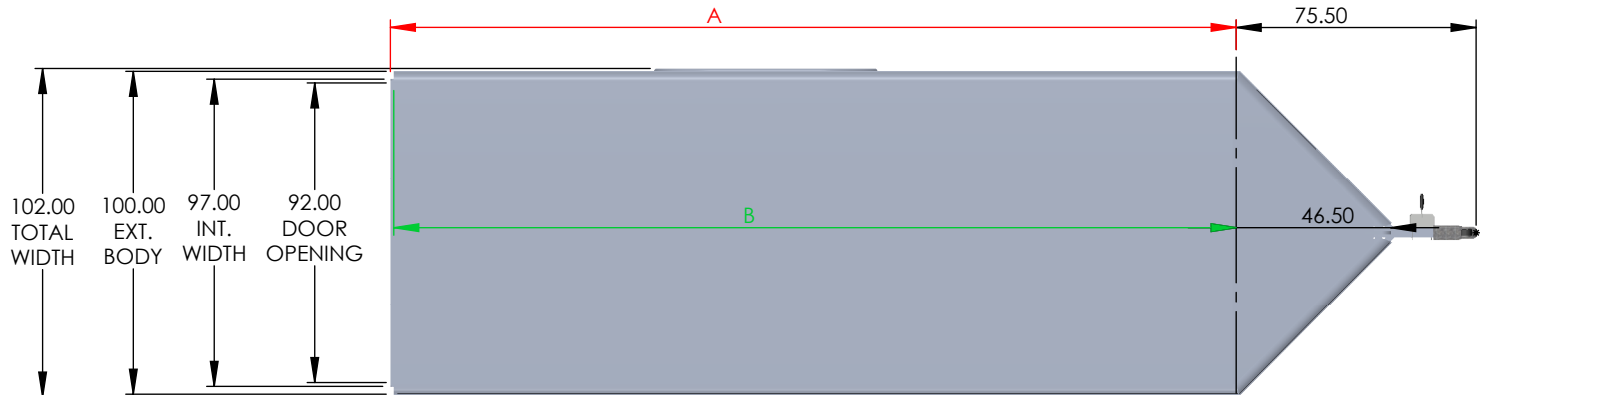

MODEL	OUTSIDE BOX LENGTH (A)	INSIDE BOX LENGTH (B)
NCB1885TR	216"	214"
NCB2085TR	240"	238"
NCB2285TR	264"	262"
NCB2485TR	288"	286"
NCB2685TR	312"	310"

NCBR	Rear Door Hgt (C)	Front Door Hgt	Front Door Width	Int Hgt @ Center (D)	Overall Hgt (E)
STD Height	76.25"	70"	58"	80.25"	102.00"
6" Plus Height	82.25"	76"	58"	86.25"	108.00"
12" Plus Height	88.25"	82"	58"	92.25"	114.00"

**NEO TRAILERS**

DRAWN BY: TYLER A BOURASSA  
 DATE: 1/12/2023

TRAILER MODEL: NCBR

TITLE: **TRAILER DIMENSIONS**

DO NOT SCALE DRAWING

NOTE:  
 DISTANCE BETWEEN WHEEL WELLS IS 82".  
 TRAILER DIMENSIONS ARE WITH 3500# AXLES.  
 WITH OPTIONAL 5200# AXLES TRAILER HEIGHT WILL RAISE 2".  
 TRAILER HEIGHTS ARE REFERENCE AND SUBJECT TO CHANGE.

MODEL	OUTSIDE BOX LENGTH (A)	INSIDE BOX LENGTH (B)
NCV1885TR	216"	214"
NCV2085TR	240"	238"
NCV2285TR	264"	262"
NCV2485TR	288"	286"
NCV2685TR	312"	310"

NCVR	Rear Door Hgt (C)	Front Door Hgt	Front Door Width	Int Hgt @ Center (D)	Overall Hgt (E)
STD Height	73.25"	70"	58"	80.25"	102.00"
6" Plus Height	79.25"	76"	58"	86.25"	108.00"
12" Plus Height	85.25"	82"	58"	92.25"	114.00"