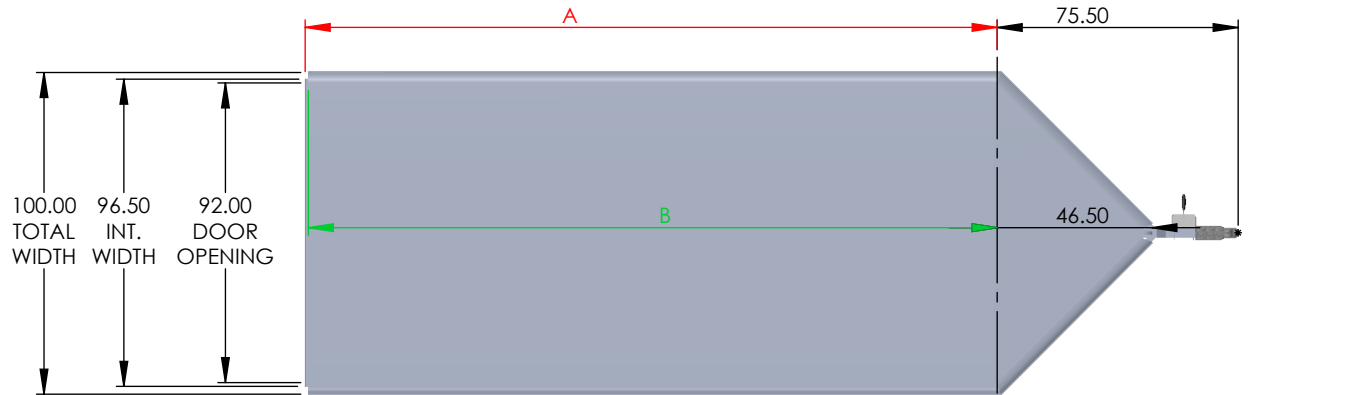

MODEL	OUTSIDE BOX LENGTH (A)	INSIDE BOX LENGTH (B)
NDO1685TR	144"	142"
NDO1885TR	168"	166"
NDO2085TR	192"	190"
NDO2285TR	216"	214"
NDO2485TR	240"	238"
NDO2685TR	264"	262"

NDO	Rear Door Hgt (C)	Front Door Hgt	Front Door Width	Int Hgt @ Center (D)	Overall Hgt (E)
STD Height	73.25"	70"	58"	80.25"	110.50"
6" Plus Height	79.25"	76"	58"	86.25"	116.50"
12" Plus Height	85.25"	82"	58"	92.25"	122.50"

DRAWN BY TYLER A BOURASSA	DATE 1/13/2023
------------------------------	-------------------

TRAILER MODEL: NDO
TITLE: <b>TRAILER DIMENSIONS</b>
DO NOT SCALE DRAWING