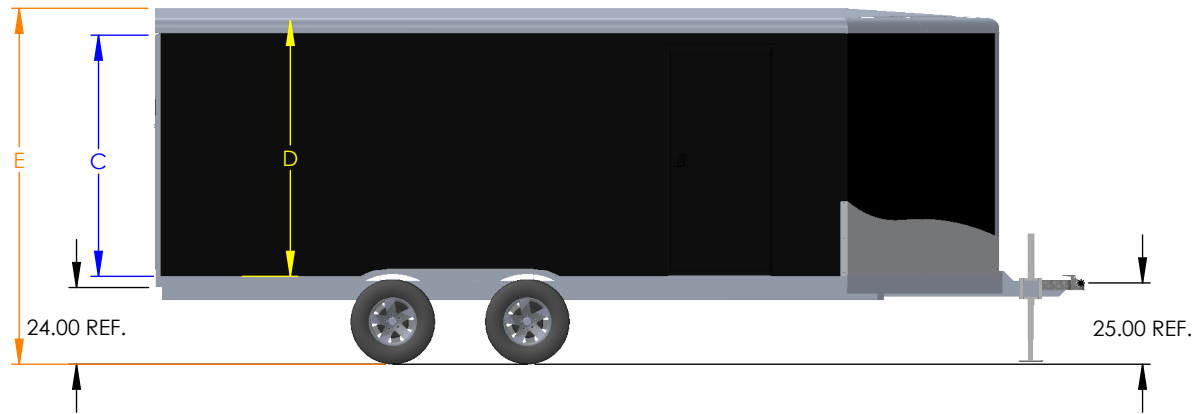

MODEL	OUTSIDE BOX LENGTH (A)	INSIDE BOX LENGTH (B)
NDO1685TR	144"	142"
NDO1885TR	168"	166"
NDO2085TR	192"	190"
NDO2285TR	216"	214"
NDO2485TR	240"	238"
NDO2685TR	264"	262"

NDO	Rear Door Hgt (C)	Front Door Hgt	Front Door Width	Int Hgt @ Center (D)	Overall Hgt (E)
STD Height	73.25"	70"	58"	80.25"	110.50"
6" Plus Height	79.25"	76"	58"	86.25"	116.50"
12" Plus Height	85.25"	82"	58"	92.25"	122.50"

DRAWN BY TYLER A BOURASSA	DATE 1/13/2023
------------------------------	-------------------

TRAILER MODEL: NDO
TITLE: <b>TRAILER DIMENSIONS</b>
DO NOT SCALE DRAWING