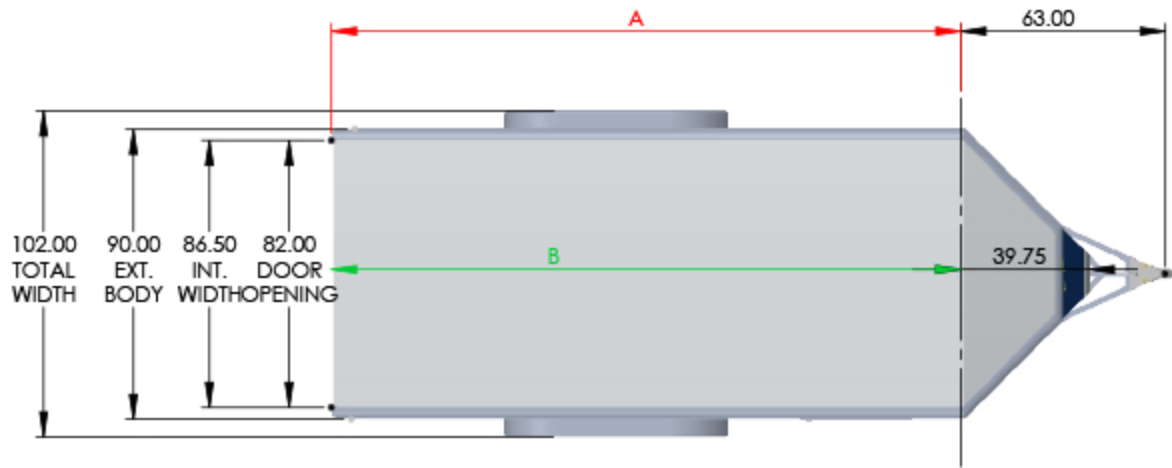

DISTANCE BETWEEN WHEEL WELLS IS 82"

MODEL	OUTSIDE BOX LENGTH (A)	INSIDE BOX LENGTH (B)
NHD1275TR	144"	142"
NHD1475TR	168"	166"
NHD1675TR	192"	190"
NHD1875TR	216"	214"
NHD2075TR	240"	238"

102.00  
TOTAL  
WIDTH

90.00  
EXT.  
BODY  
WIDTH

86.50  
INT.  
WIDTH

82.00  
DOOR  
OPENING

63.00

39.75

7.5 WIDE ROUND TOP	Rear Door Hgt (C)	Int Hgt @ Center (D)	Overall Hgt (E)
6" Plus Height	73.25"	78.5"	99"
12" Plus Height	79.25"	84.5"	105"

DRAWN BY  
TYLER A BOURASSA

DATE  
8/15/2019

TRAILER MODEL:	NHD 7.5 WIDE
TITLE:	<i>TRAILER DIMENSIONS</i>
DO NOT SCALE DRAWING	