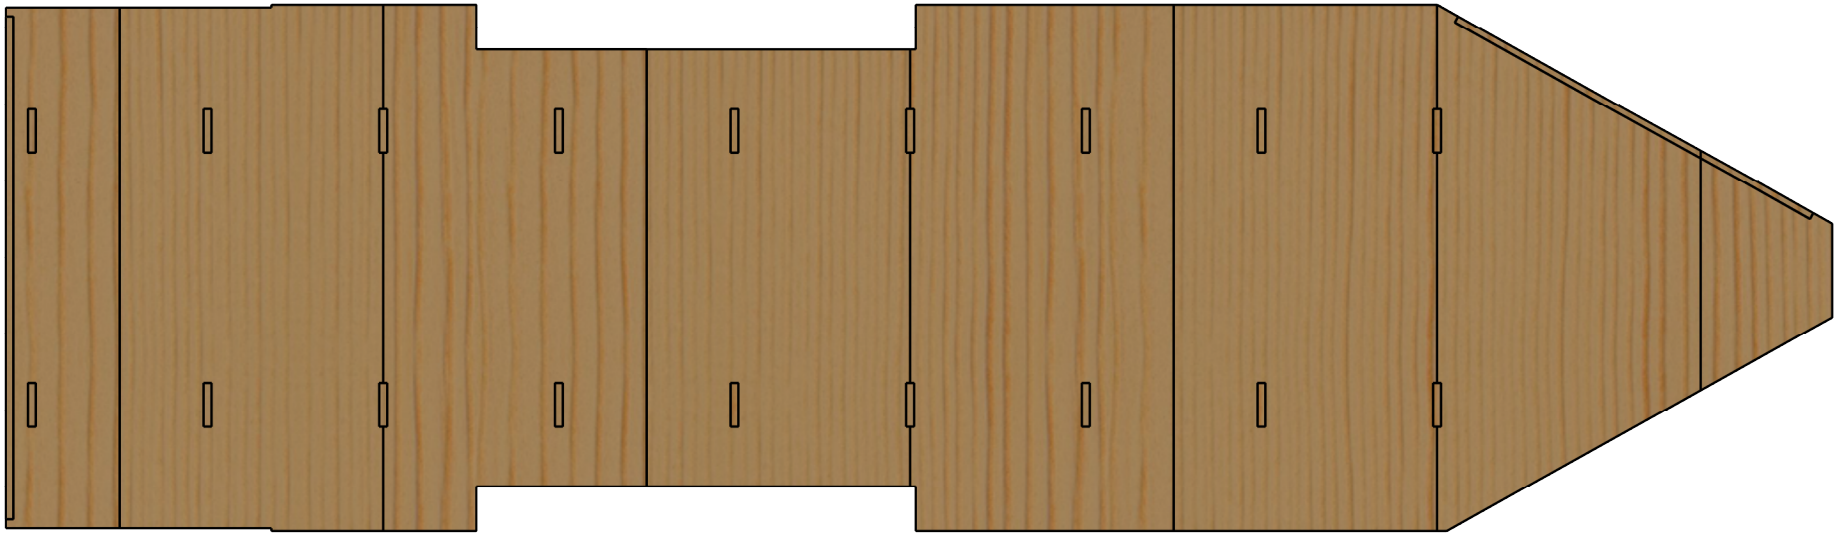

DRAWN BY

TYLER A BOURASSA

DATE

6/5/2020

TRAILER MODEL:

NMS

TITLE:

Sled Tie Down System

DO NOT SCALE DRAWING