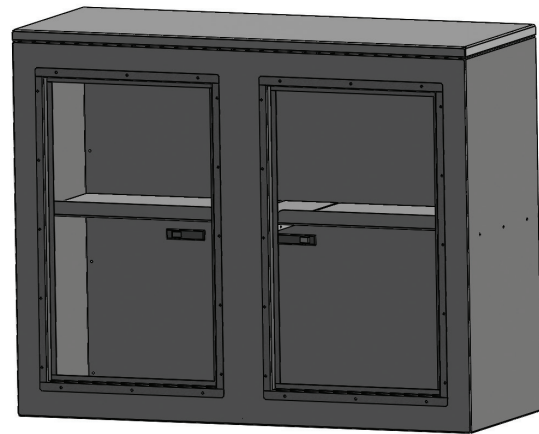

## Universal Base Cabinet Specifications

*Application with no front ramp door (cabinets fit in nose of trailer)*

**CAB0017** Base Cabinet  
48"W x 38"H x 12"D

**CAB0005** Base Cabinet  
48"W x 38"H x 18"D

**CAB1048SB** Base Cabinet  
48"W x 38"H x 24"D

**CAB0008** Base Cabinet  
24"W x 38"H x 18"D

COLOR OPTIONS:

1

2

3

4

5